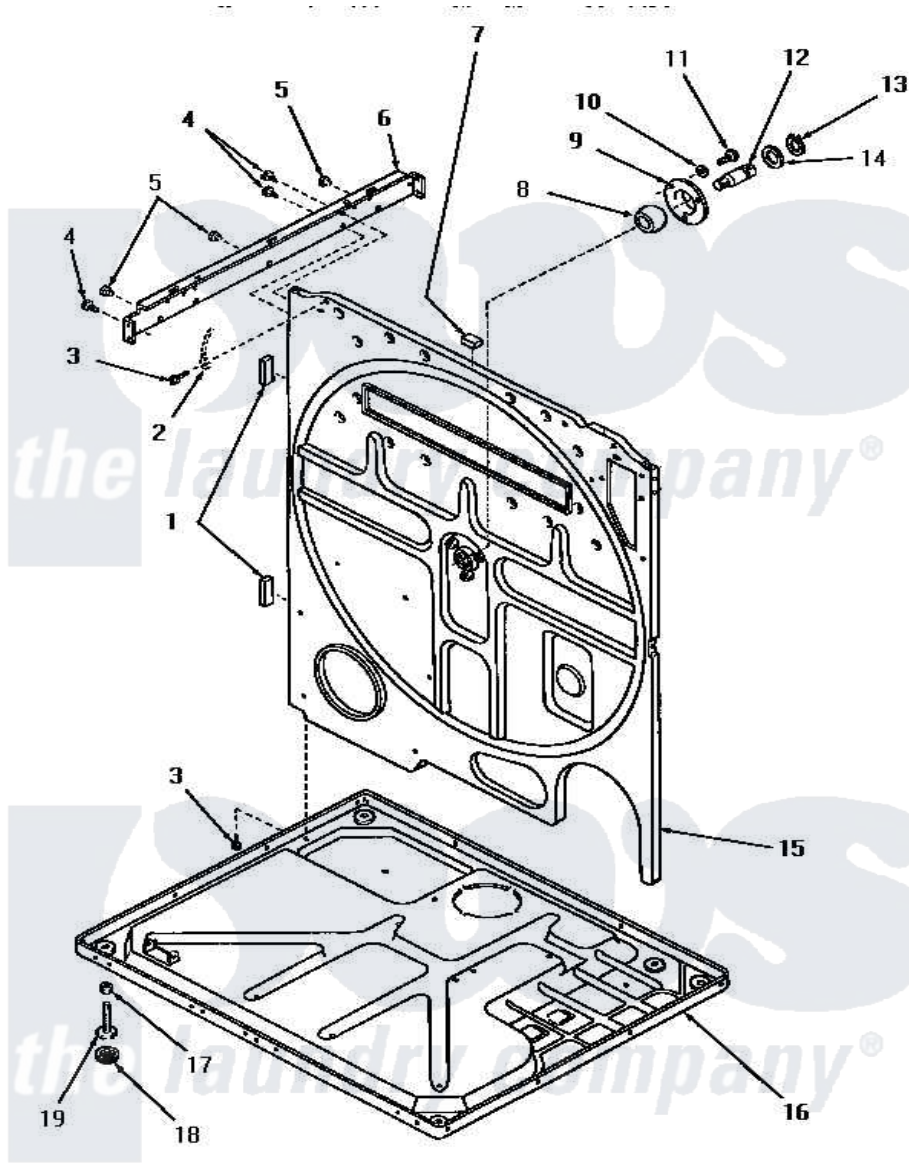

Amana FG3331 23 - REAR FRAME & FRAME BASE

REAR FRAME AND FRAME BASE

Amana [Residential Amana FG3331 Washer Parts](#) Parts Diagram 23 - REAR FRAME & FRAME BASE
 Click on the part number to view part

Item	Original Part Number	Replaced By	Status	Part Description
1	20354		Not Available	BUMPER PAD
2	Y00000000		Not Available	SEE NOTE GROUND WIRE, GREEN
3	51784		Not Available	SCREW, 10B-16 X 1/2 HEX
4	51780	3390631		Screw, 10-16 X 3/8
5	21685	40038001		Bumper
6	51818		Not Available	SUPPORT CHANNEL, RIGHT OR LEFT
7	Y0054053	Y0301205		ELement- L
8	Y52079			Bearing, Drum Shaft
9	51826		Not Available	COVER, BEARING
10	03189			LoCkwasher, 1/4 Std-C P
11	53589	8204624		Bolt
12	53132		Not Available	SHAFT, DRUM
13	70061			Ring, Retaining
14	Y52564			Washer
15	52574		Not Available	FRAME, REAR

16	Y52572	Not Available	FRAME BASE
17	52794	62739	Nut, Lock
18	70282	Y314137	Foot, Rubber
19	Y52696	Y305086	Adjustable Leg And Nut