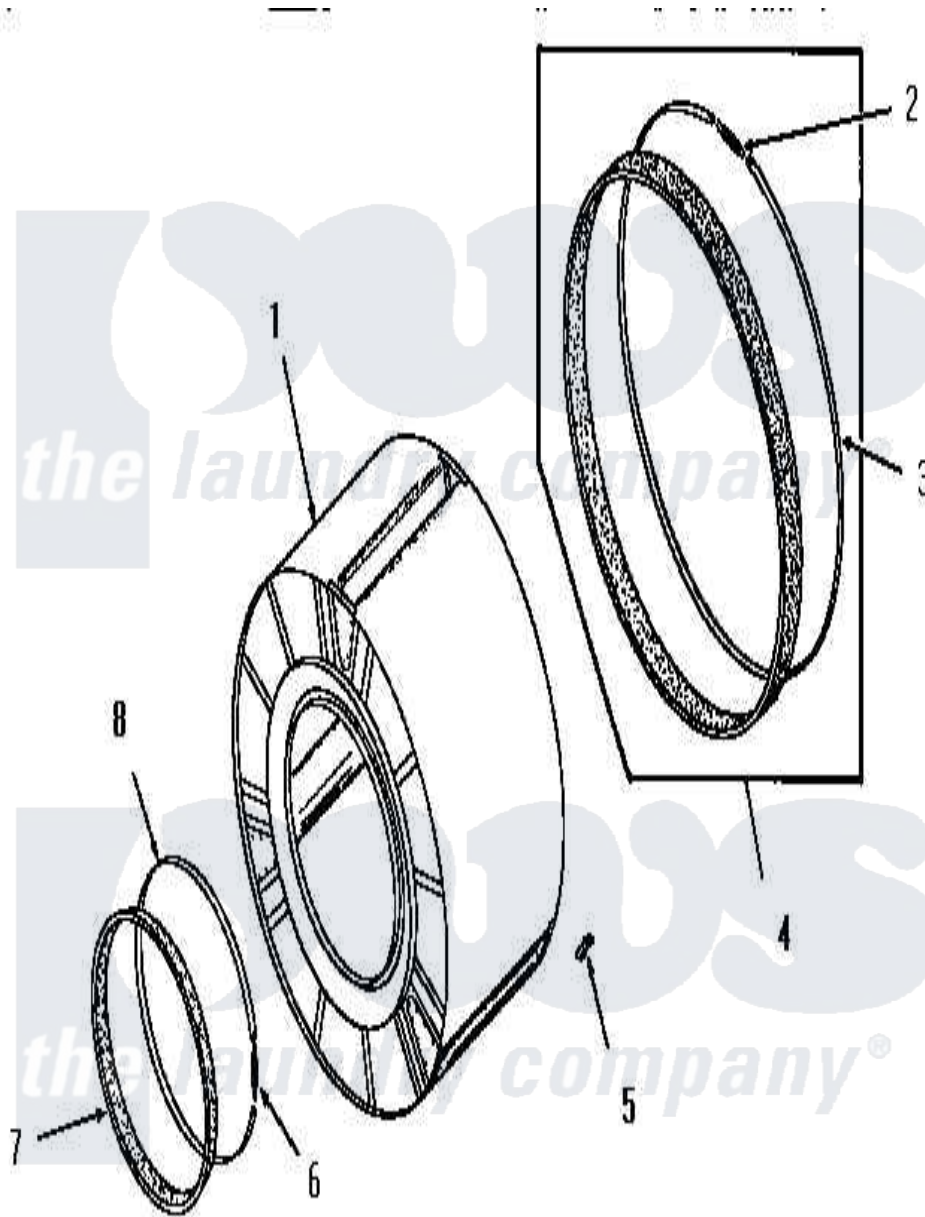

Amana FG3840 02 - CLOTHES DRUM

Amana Residential Amana FG3840 Dryer Parts Parts Diagram 02 - CLOTHES DRUM
 Click on the part number to view part

Item	Original Part Number	Replaced By	Status	Part Description
1	53135			Assembly, Drum
2	52310			Spring
3	50781			Strap, Seal
4	51883A			Assembly, Seal
5	51201		Not Available	CLIP
6	50168			Spring
7	51881			Seal, Front
8	50169			Strap, Retainer