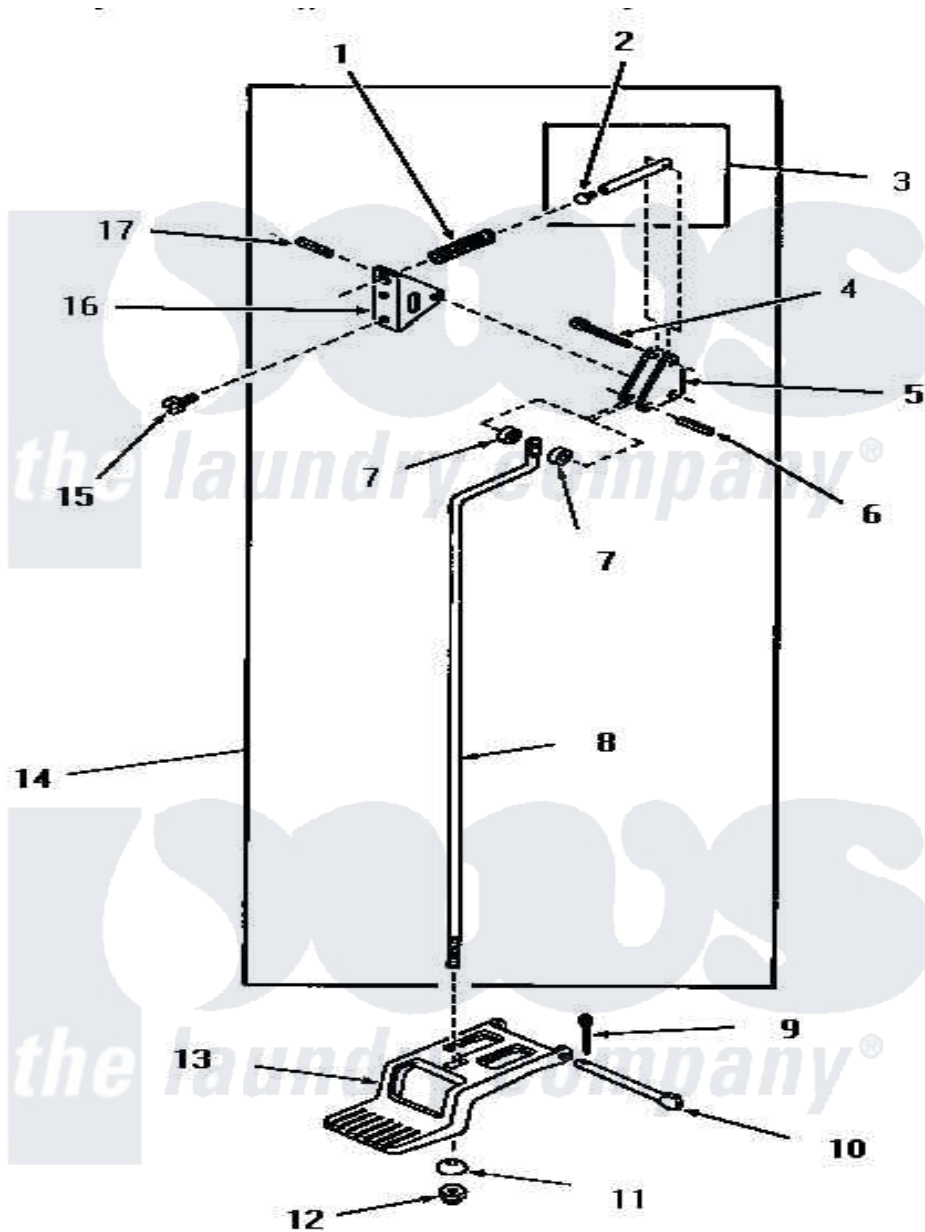

Amana FG3840 04 - DOOR RELEASE

Amana Residential Amana FG3840 Dryer Parts Parts Diagram 04 - DOOR RELEASE
 Click on the part number to view part

Item	Original Part Number	Replaced By	Status	Part Description
1	51065		Not Available	DOOR RELEASE SPRING
2	51786		Not Available	PLUG
3	51841		Not Available	DOOR RELEASE PIN ASSEMBLY
4	02578			Pin, Cotter
5	51041		Not Available	DOOR RELEASE LEVER
6	51161		Not Available	PIN,ROLL 1/8 X 3/4
7	51121			Door Release Spacer
8	51837		Not Available	DOOR RELEASE ROD
9	02578			Pin, Cotter
10	51045		Not Available	PEDAL HINGE PIN
11	51046		Not Available	NYLON WASHER
12	51271		Not Available	NUT
13	51802			Pedal, Foot
14	51844		Not Available	DOOR RELEASE ASSEMBLY
15	51246		Not Available	SCREW
16	51052		Not Available	DOOR RELEASE BRACKET