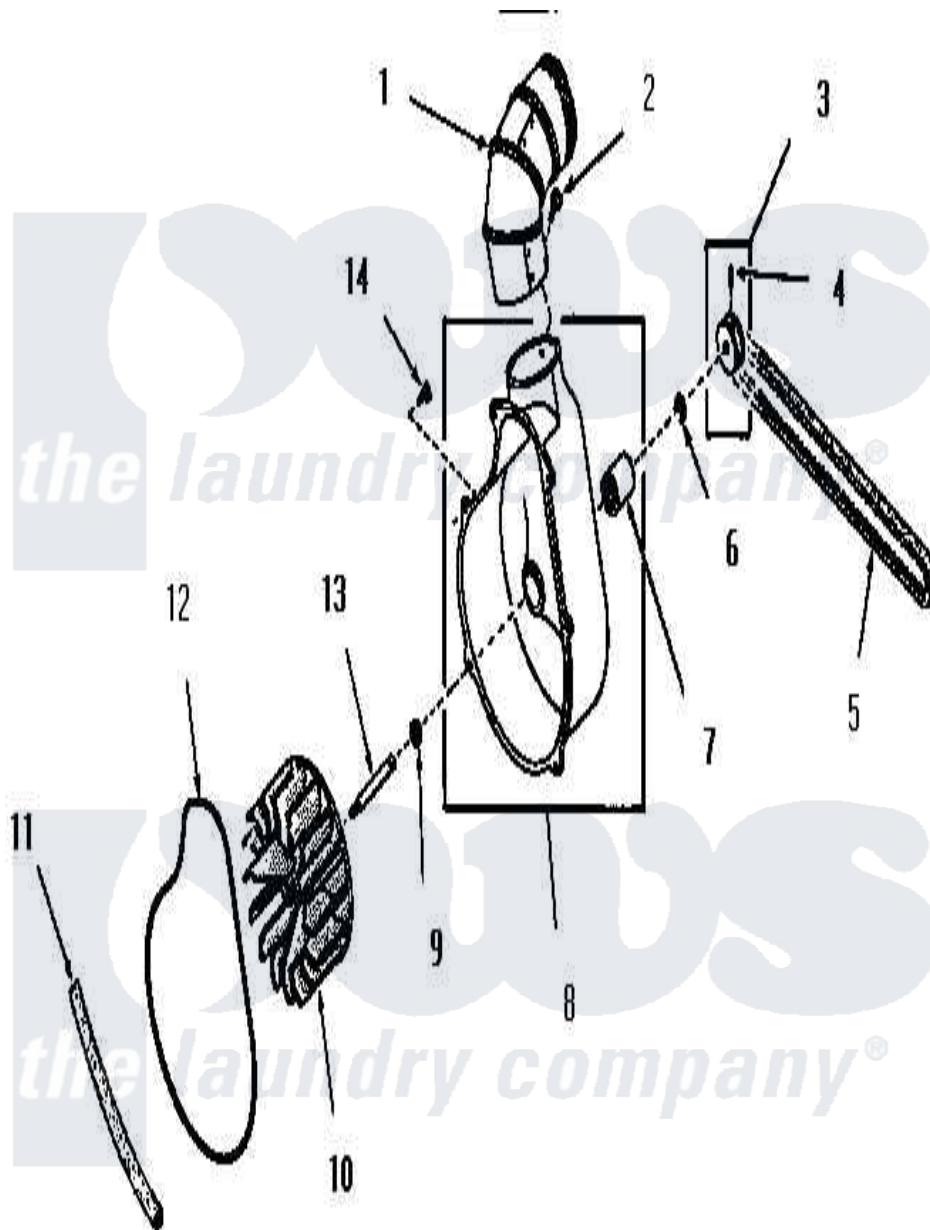

# Amana FG3840 05 - EXHAUST FAN

Amana [Residential Amana FG3840 Dryer Parts](#) Parts Diagram 05 - EXHAUST FAN  
 Click on the part number to view part

Item	Original Part Number	Replaced By	Status	Part Description
1	Y0052707	<a href="#">31986601B</a>		Switch, Rocker
2	23222	<a href="#">3177991</a>		Screw
3	53521		Not Available	ASSY,PULLEY
4	<a href="#">02771</a>			Screw, 1/4-20 x 3/8 Hex S
5	<a href="#">51994</a>			Belt
6	<a href="#">52549</a>			Washer, 501 ID X3/4 Odx
7	51991		Not Available	BEARING
8	51946		Not Available	HOUSING,BLOWER
9	<a href="#">52549</a>			Washer, 501 ID X3/4 Odx
10	90585		Not Available	IMPELLER
11	<a href="#">51790</a>			Seal
12	<a href="#">51791</a>			Gasket, Housing
13	53519		Not Available	EXHAUST FAN SHAFT
14	51784		Not Available	SCREW,10B-16 X 1/2 HEX