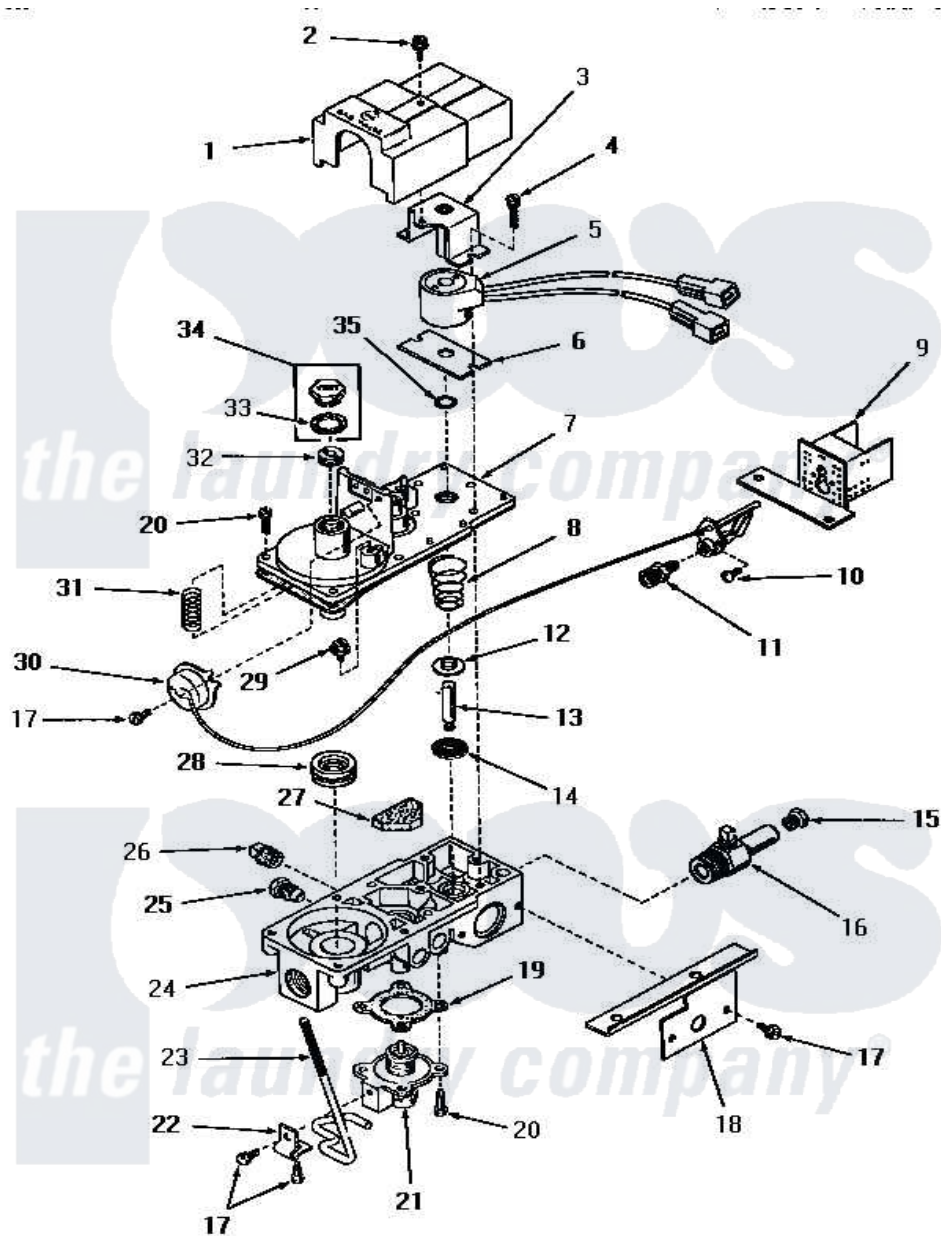

# Amana FG3840 07 - GAS VALVE (NATURAL / MIXED GAS)

Amana [Residential Amana FG3840 Dryer Parts](#) Parts Diagram 07 - GAS VALVE (NATURAL / MIXED GAS)  
 Click on the part number to view part

Item	Original Part Number	Replaced By	Status	Part Description
1	53377S		Not Available	VALVE HOUSING
2	53379B		Not Available	HEX HEAD SCREW
3	53377B		Not Available	PLUNGER GUIDE AND BRACKET
4	53379C		Not Available	HEX HEAD SCREW
5	53377A		Not Available	COIL,BURNER
6	53377C		Not Available	PLATE
7	53377K		Not Available	VALVE COVER AND GASKET
8	53377Y		Not Available	VALVE SPRING
9	53377F		Not Available	PILOT SHIELD
10	53379F		Not Available	ROUND HEAD SCREW
11	<a href="#">53387</a>			Orifice, NG
12	53377L		Not Available	STIFFENER
13	53377M		Not Available	PLUNGER SHAFT
14	53377N		Not Available	PLUNGER SEAT
15	51209		Not Available	ORIFICE,NG

16	53377W	Not Available	BURNER ORIFICE ADAPTER
17	53379D	Not Available	HEX HEAD SCREW
18	53377Q	Not Available	MOUNTING BRACKET
19	53377H	Not Available	GASKET
20	53379E	Not Available	HEX HEAD SCREW
21	53377G	Not Available	RESET VALVE
22	53377U	Not Available	CLAMP
23	53377J	Not Available	RESET LEVER
24	53377P	Not Available	VALVE BODY
25	53377V	Not Available	SCREW, COMPRESSION
26	<a href="#">20247</a>		Plug, Pipe
27	53377T	Not Available	FILTER
28	52966R	Not Available	REGULATOR SEAT
29	53377Z	Not Available	HEX HEAD SCREW
30	53377E	Not Available	BURNER, PILOT
31	53377X	Not Available	REGULATOR SPRING
32	52966M	Not Available	REGULATOR SCREW
33	52966L	Not Available	GASKET
34	53558	Not Available	SCREW, VENT
35	53377D	Not Available	O-RING