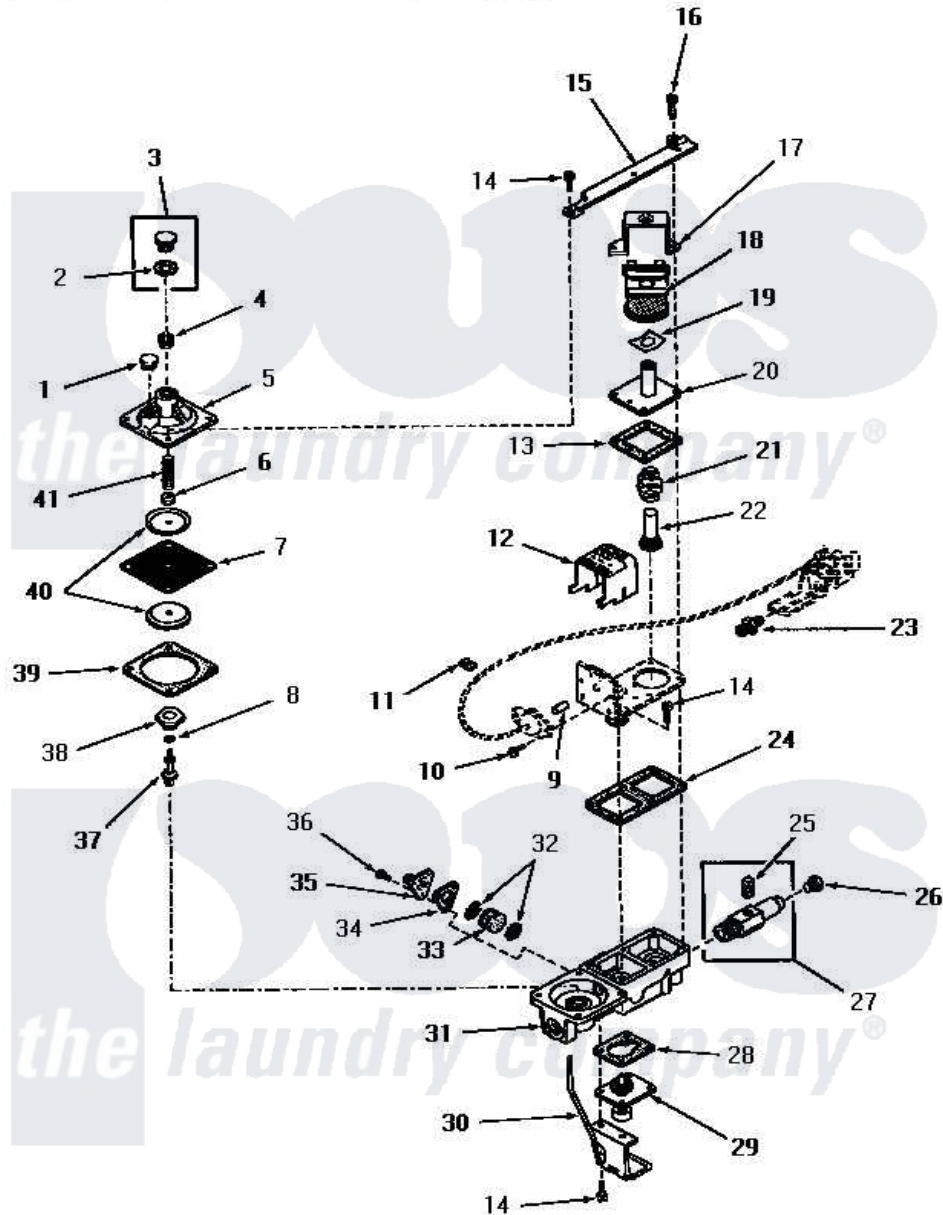

Amana FG3840 08 - GAS VALVE (NATURAL / MIXED GAS)

Amana [Residential Amana FG3840 Dryer Parts](#) Parts Diagram 08 - GAS VALVE (NATURAL / MIXED GAS)
 Click on the part number to view part

Item	Original Part Number	Replaced By	Status	Part Description
1	54477		Not Available	CAP,VENT
2	0054474		Not Available	USE D7425607
3	Y0054476	D7431921Q		Gasket
4	54486C		Not Available	REGULATOR SCREW
5	51402Q		Not Available	REGULATOR COVER
6	51402V		Not Available	NUT
7	51402X		Not Available	DIAPHRAGM
8	51402Y		Not Available	GASKET
9	54486Z		Not Available	ACTUATING PIN
10	54486K		Not Available	SCREW
11	54486N		Not Available	CLAMP
12	54486G		Not Available	LATCH COVER
13	54486T		Not Available	GASKET
14	54486J		Not Available	SCREW
15	54485		Not Available	MOUNTING BRACKET
16	54486L		Not Available	SCREW

17	54486F	Not Available	COIL HOLD-DOWN BRACKET
18	54486A	Not Available	COIL,BURNER
19	51402G	Not Available	LEAF SPRING
20	54486U	Not Available	PLUNGER GUIDE
21	51999E	Not Available	SPRING
22	54486M	Not Available	PLUNGER
23	54473	Not Available	ORIFICE,PILOT
24	54486R	Not Available	GASKET
25	20247		Plug, Pipe
26	51209	Not Available	ORIFICE,NG
27	0054480	Not Available	NET-PAN,DRAIN
28	54486S	Not Available	GASKET
29	54486Q	Not Available	RESET VALVE
30	54486E	Not Available	RESET LEVER AND BRACKET
31	54486B	Not Available	VALVE BODY
32	54486X	Not Available	FILTER SCREEN
33	54486Y	Not Available	FILTER
34	54486W	Not Available	GASKET
35	54486P	Not Available	OUTLET
36	54486H	Not Available	SCREW
37	51402AB	Not Available	REGULATOR PIN
38	51402AA	Not Available	REGULATOR PIN SEAT
39	51402Z	Not Available	GASKET
40	51402W	Not Available	DIAPHRAGM PLATE
41	51402U	Not Available	REGULATOR SPRING