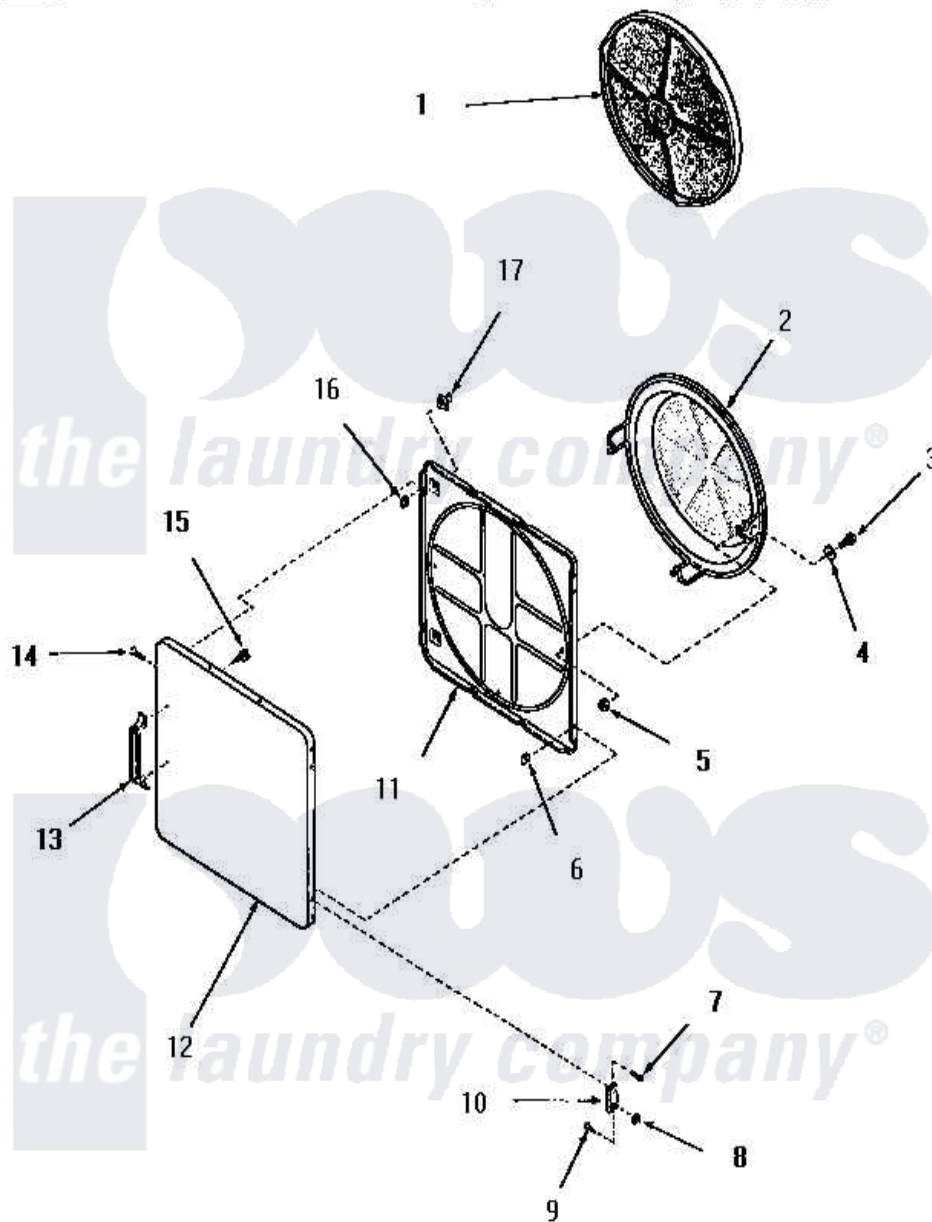

Amana FG3840 10 - LOADING DOOR

Amana Residential Amana FG3840 Dryer Parts Parts Diagram 10 - LOADING DOOR
 Click on the part number to view part

Item	Original Part Number	Replaced By	Status	Part Description
1	53002		Not Available	NO LONGER AVAILABLE
2	54731	54-731		Bake Element
3	02422			Screw, 1/4-20 X 1/2 HeX
4	Q6275		Not Available	WASHER
5	52566	27001225		Nut, Jam Mid Lock 1/4-20
6	52865		Not Available	SPEED NUT
7	52864	500226		Screw, 8b-16 x 5/8 Tap
8	51236	488130		Nut
9	22649			Screw, 8-32 X 13/32 FI
10	70014			Hinge
11	54665	54-665		Bake Element
12	52489H		Not Available	OUTER DOOR PANEL, HARVEST GOLD
"	52489A		Not Available	OUTER DOOR PANEL, AVOCADO
"	52489C		Not Available	OUTER DOOR PANEL, COPPERTONE

"	52489W		Not Available	OUTER DOOR PANEL, WHITE
13	54068	61925		Pull Door Commercial Black
14	52864	500226		Screw, 8b-16 x 5/8 Tap
15	52150	489464		Screw
16	52865		Not Available	SPEED NUT
17	54661	LA-1003		Door Catch Kit