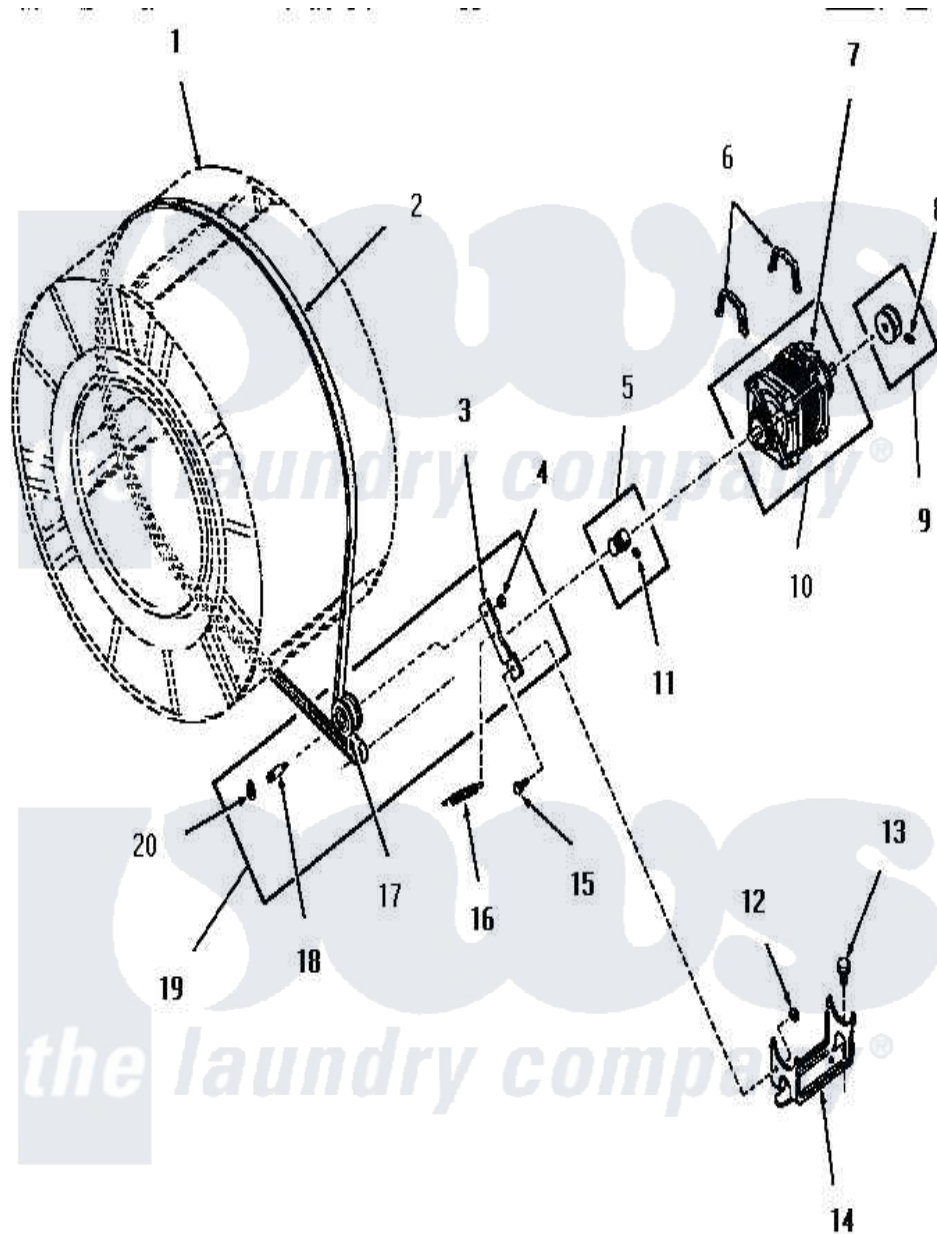

Amana FG3840 11 - MOTOR, IDLER AND BELT

Amana Residential Amana FG3840 Dryer Parts Parts Diagram 11 - MOTOR, IDLER AND BELT
 Click on the part number to view part

Item	Original Part Number	Replaced By	Status	Part Description
1	Y00000000		Not Available	SEE NOTE CLOTHES DRUM
2	52556			Belt
3	54410		Not Available	LEVER, IDLER
4	52566	27001225		Nut, Jam Mid Lock 1/4-20
5	52593		Not Available	ASSY, MOTOR PULLEY
6	51789	660658		Clamp, Motor Mounting 343481 685441
7	53249		Not Available	SWITCH
"	Y00000000		Not Available	SEE NOTE MOTOR SWITCH, WESTINGHOUSE -- (NOT REPLACEABLE)
"	53226		Not Available	SWITCH, MOTOR
8	02771			Screw, 1/4-20 x 3/8 Hex S
9	53522			Pulley, Motor
10	52697		Not Available	MOTOR
11	52906		Not Available	SETSCREW
12	52566	27001225		Nut, Jam Mid Lock 1/4-20

13	23928	Not Available	CAP SCREW AND LOCKWASHER
14	51824	Not Available	MOUNT,MOTOR
15	52567		Bolt, Shoulder
16	52323		Spring
17	Y54414		Assembly, Wheel And Bearing
18	54411	Not Available	SHAFT,IDLER LEVER
19	54415	Not Available	LEVER,IDLER
20	23748		Ring, Retaining