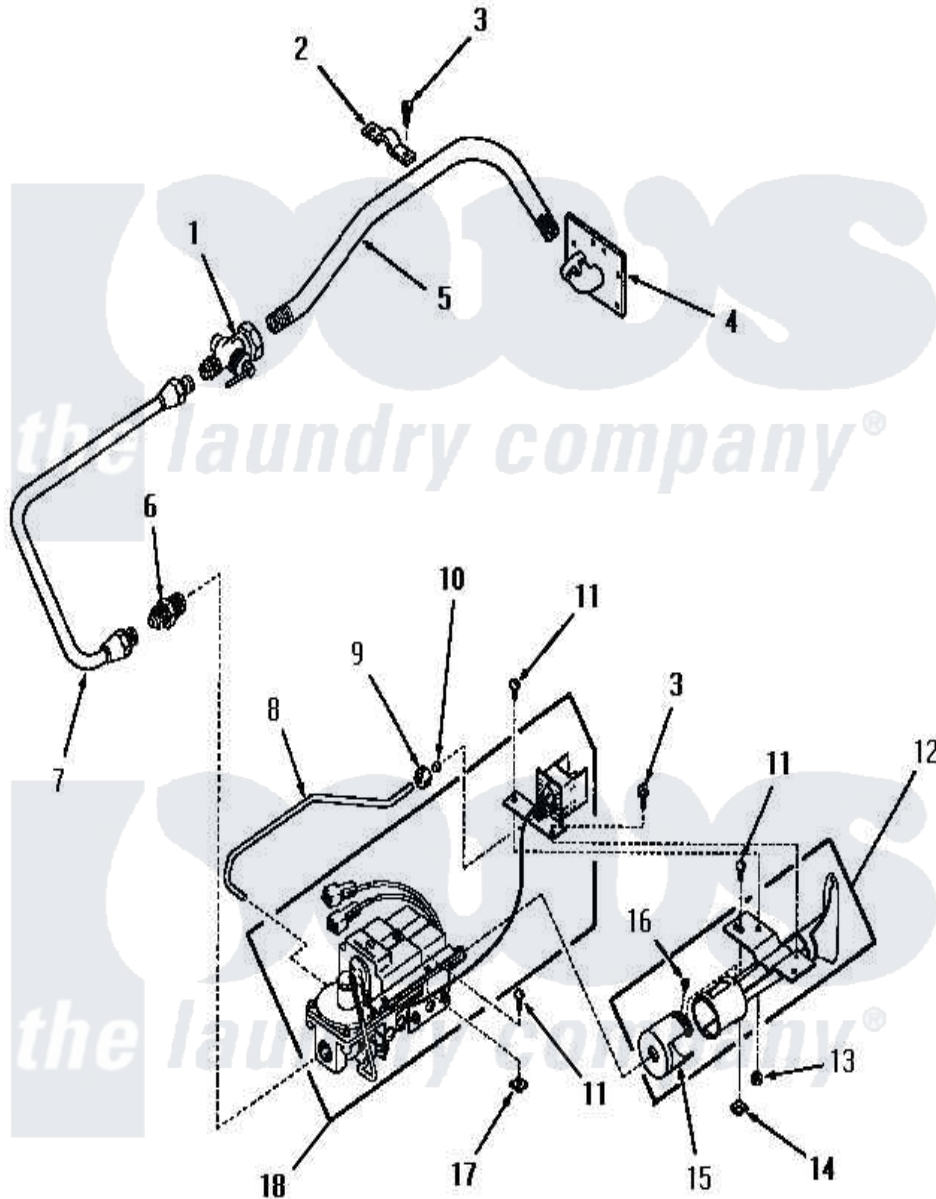

Amana FG3840 14 - STANDING PILOT BURNER

Amana Residential Amana FG3840 Dryer Parts Parts Diagram 14 - STANDING PILOT BURNER
 Click on the part number to view part

Item	Original Part Number	Replaced By	Status	Part Description
1	Y51058		Not Available	VALVE
2	51828		Not Available	GAS PIPE CLAMP
3	51784		Not Available	SCREW,10B-16 X 1/2 HEX
4	51842		Not Available	PIPE SUPPORT
5	51775		Not Available	INLET GAS PIPE
6	54408			Connector, Male
7	54407		Not Available	ASSY,INLET GAS TUBE
8	53382		Not Available	TUBE,PILOT xREPLACE
9	52861		Not Available	NUT,COMPRESSION
10	52860		Not Available	SLEEVE,COMPRESSION
11	20267			Screw, 10-24 X 3/8 Round
12	53011		Not Available	TUBE,BURNER
13	03673		Not Available	NUT
14	20249	36020		Nut-10-24
15	53007	53-007		Receptacle
16	53006	53-006		Receptacle

17	21747		Nut, Speed
18	53377	Not Available	VALVE,GAS
NI	52894	Not Available	STICKER
"	53408	Not Available	LABEL,CHANGE-OVER
"	53556	Not Available	STICKER,CONVERSION
"	53390		Plug, Block-Open
"	52893		Sticker
"	213P3		Kit, Conversion
"	53558	Not Available	SCREW,VENT
"	53557	Not Available	STICKER
"	53387		Orifice, NG
"	51209	Not Available	ORIFICE,NG
"	214P3	Not Available	KIT,CONVERSION
"	53392	Not Available	VALVE CONVERTED STICKER
"	53389		Orifice, LP
"	51211		Orifice, LP No.55 Drill