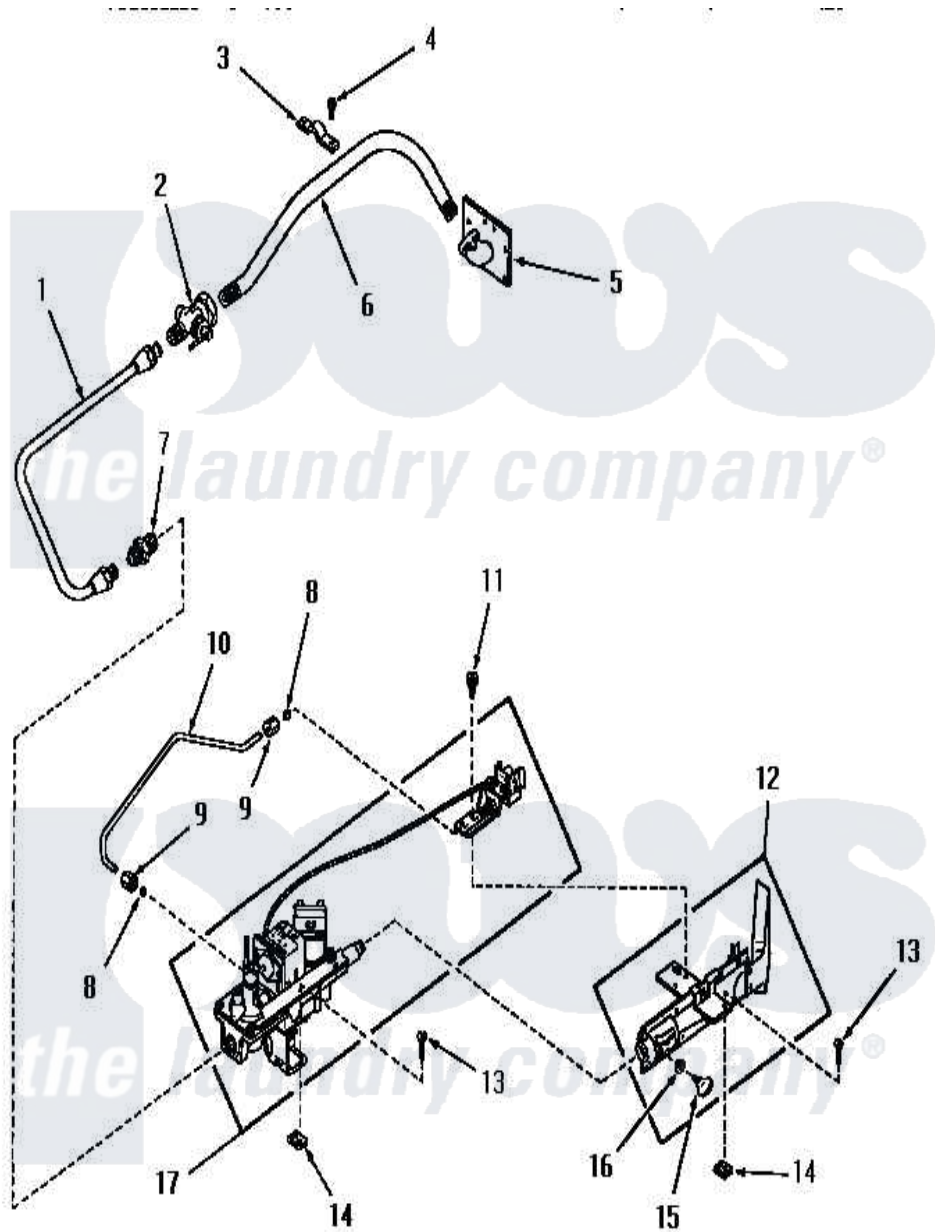

Amana FG3840 15 - STANDING PILOT BURNER

Amana [Residential Amana FG3840 Dryer Parts](#) Parts Diagram 15 - STANDING PILOT BURNER
 Click on the part number to view part

Item	Original Part Number	Replaced By	Status	Part Description
1	54460		Not Available	INLET,GAS TUBE
2	Y51058		Not Available	VALVE
3	51828		Not Available	GAS PIPE CLAMP
4	51784		Not Available	SCREW,10B-16 X 1/2 HEX
5	51842		Not Available	PIPE SUPPORT
6	51775		Not Available	INLET GAS PIPE
7	54408			Connector, Male
8	52860		Not Available	SLEEVE,COMPRESSION
9	52861		Not Available	NUT,COMPRESSION
10	54489		Not Available	TUBE,PILOT
11	23962	W10116760		Screw
12	54471		Not Available	TUBE,BURNER
13	20267			Screw, 10-24 X 3/8 Round
14	21747			Nut, Speed
15	54466		Not Available	THUMB SCREW
16	54735		Not Available	WASHER

17	54488	Not Available	GAS VALVE
NI	240P3	Not Available	KIT,CONVERSION
"	241P3	Not Available	KIT,CONVERSION
"	51209	Not Available	ORIFICE,NG
"	20247		Plug, Pipe
"	54472	Not Available	STICKER
"	54473	Not Available	ORIFICE,PILOT
"	54492	Not Available	ORIFICE,PILOT
"	52894	Not Available	STICKER
"	52893		Sticker
"	54491	Not Available	STICKER
"	54495	Not Available	PLUG,BLOCK-OPEN
"	53408	Not Available	LABEL,CHANGE-OVER
"	51211		Orifice, LP No.55 Drill
"	Y0054476	D7431921Q	Gasket
"	53556	Not Available	STICKER,CONVERSION
"	54477	Not Available	CAP,VENT