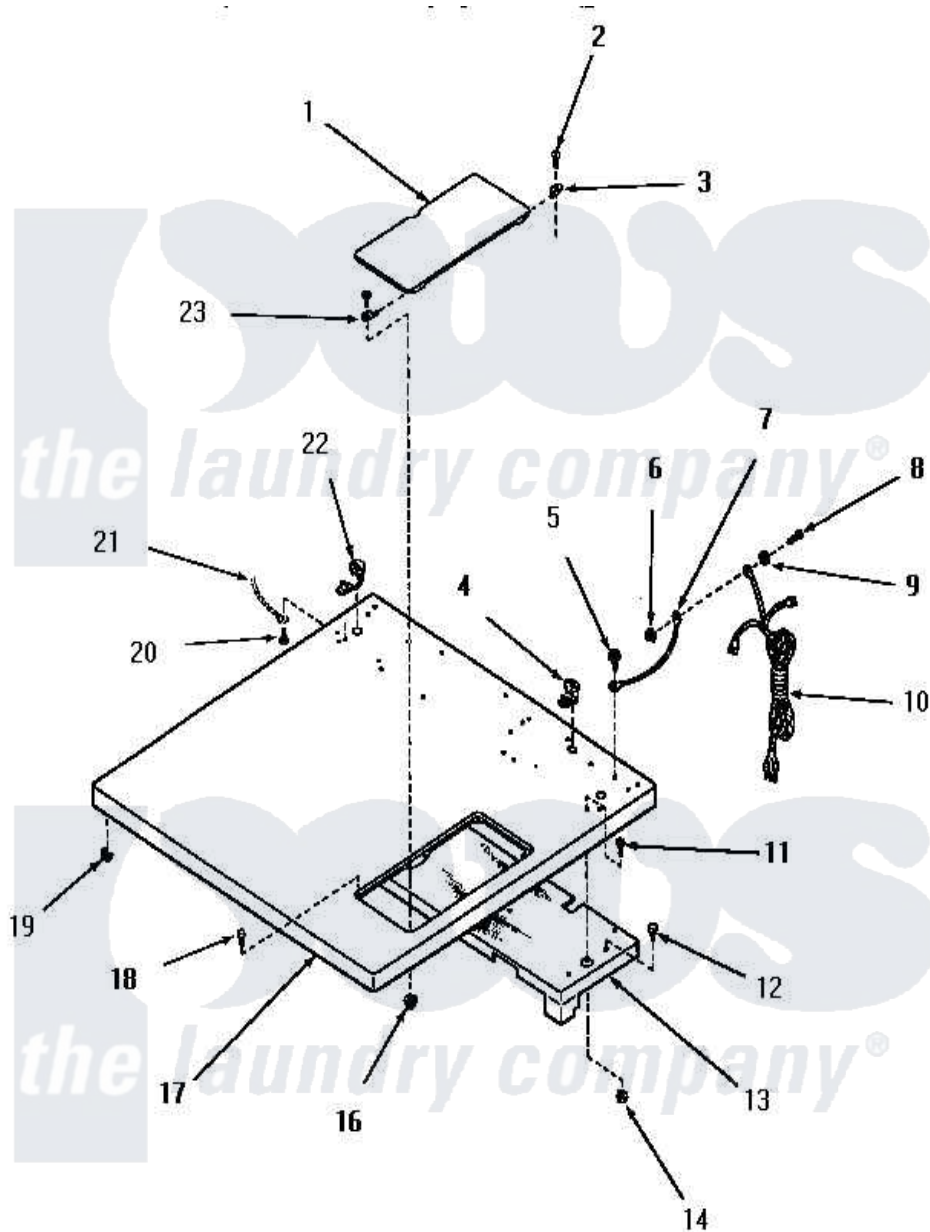

# Amana FG3860 01 - CABINET TOP

Amana Residential Amana FG3860 Washer Parts Parts Diagram 01 - CABINET TOP  
 Click on the part number to view part

Item	Original Part Number	Replaced By	Status	Part Description
1	52518W		Not Available	ACCESS DOOR, WHITE
"	52518A		Not Available	ACCESS DOOR, AVOCADO
"	52518H		Not Available	xREPLACE
"	52518C		Not Available	ACCESS DOOR, COPPERTONE
2	03630		Not Available	SCREW,6-32 X 3/8 ROUND
3	<a href="#">51351</a>			Hinge, Rear
4	21903	<a href="#">211881</a>		Grommet, Cord Part Not Used- Gas Models Only
5	<a href="#">51924</a>			Screw, 10-24 X 1/2 HeX
6	23951	<a href="#">M0282009</a>		Nut
7	54300		Not Available	GROUND WIRE, GREEN
8	<a href="#">20267</a>			Screw, 10-24 X 3/8 Round
9	<a href="#">03815</a>			Lockwasher, No.10 Ext Shk
10	51508		Not Available	POWER CORD
11	<a href="#">03203</a>			Screw, 8-32 X 3/8 Round Head
12	51355	<a href="#">51355</a>		5500w/240v, 13-23/32, Low

12	51333	<a href="#">51333</a>		Watt
13	52614		Not Available	TOP BAFFLE ASSEMBLY
14	51236	<a href="#">488130</a>		Nut
16	<a href="#">22678</a>			Nut, Nylon
17	52503H		Not Available	CABINET TOP, HARVEST GOLD
"	52503W		Not Available	CABINET TOP, WHITE
"	52503A		Not Available	CABINET TOP, AVOCADO
"	52503C		Not Available	CABINET TOP, COPPERTONE
18	<a href="#">53445</a>			Bumper
19	23007		Not Available	CAGED NUT
20	<a href="#">51924</a>			Screw, 10-24 X 1/2 HeX
21	Y00000000		Not Available	SEE NOTE GROUND WIRE, GREEN
22	<a href="#">52113</a>			Relief, Strain
23	<a href="#">51350</a>			Hinge, Front