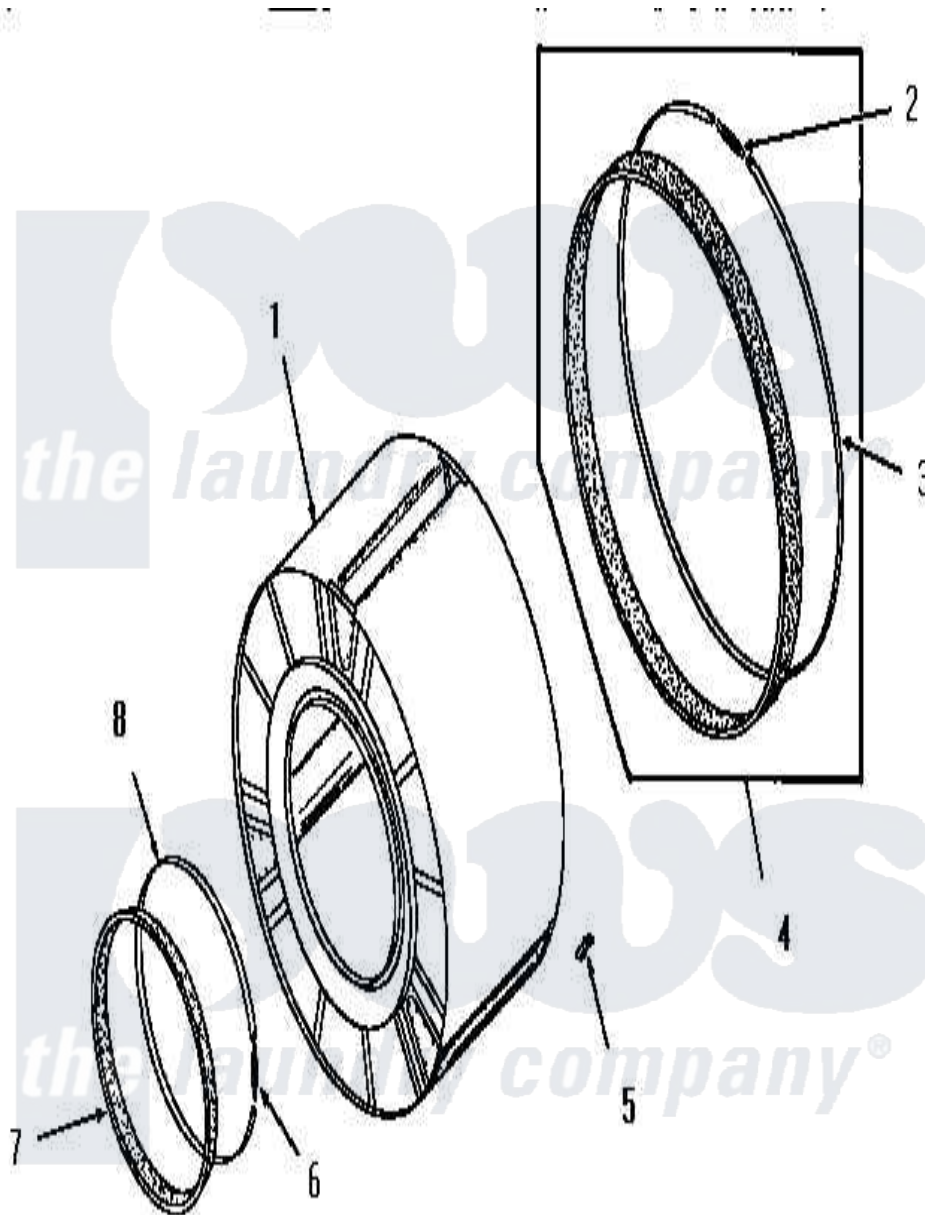

Amana FG3860 02 - CLOTHES DRUM

Amana [Residential Amana FG3860 Washer Parts](#) Parts Diagram 02 - CLOTHES DRUM
 Click on the part number to view part

Item	Original Part Number	Replaced By	Status	Part Description
1	53135			Assembly, Drum
2	52310			Spring
3	50781			Strap, Seal
4	51883A			Assembly, Seal
5	51201		Not Available	CLIP
6	50168			Spring
7	51881			Seal, Front
8	50169			Strap, Retainer