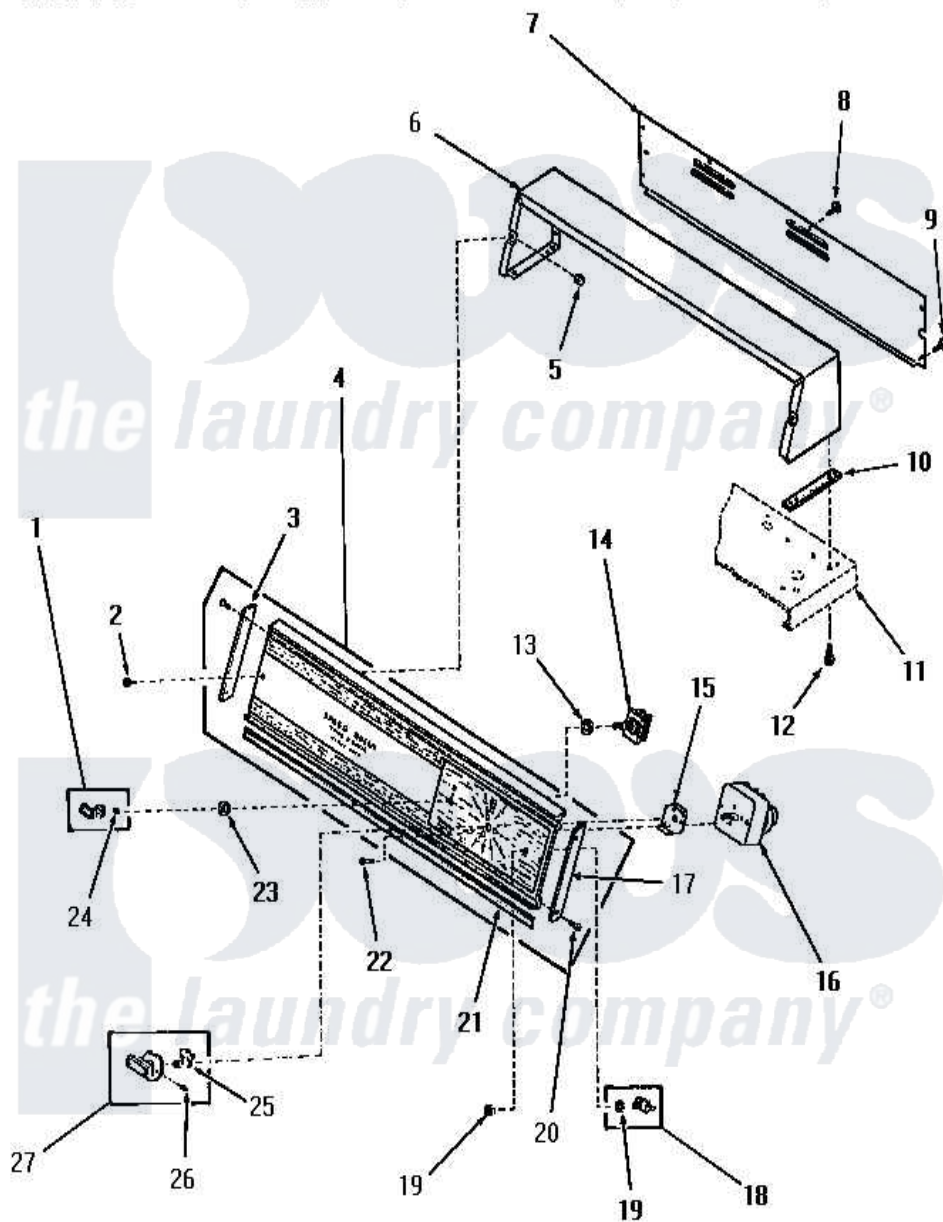

Amana FG3860 03 - CONTROL PANEL, CONTROL HOOD AND CONTROLS

Amana Residential Amana FG3860 Washer Parts Parts Diagram 03 - CONTROL PANEL, CONTROL HOOD AND CONTROLS

Click on the part number to view part

Item	Original Part Number	Replaced By	Status	Part Description
1	24291			Assembly, Knob
2	25232		Not Available	SCREW,8AB-18X7/8 OVAL
3	25072		Not Available	END CAP, LEFT
4	0055529		Not Available	RETAINER
5	54038			NUt, Speed U-Type
6	52530A		Not Available	CONTROL HOOD, AVOCADO
"	52530H		Not Available	CONTROL HOOD, HARVEST GOLD
"	52530W		Not Available	CONTROL HOOD, WHITE
7	52539GR		Not Available	CONTROL HOOD REAR COVER, GRAY
8	23222	3177991		Screw
9	25724		Not Available	HEX HEAD SCREW
10	23028		Not Available	GASKET,CONTROL BOX END
11	Y00000000		Not Available	SEE NOTE CABINET TOP

12	23962	W10116760	Screw
13	91176		Lockwasher, 3/8 Intshkp
14	53380	Not Available	TEMPERATURE SELECTOR SWITCH
15	25966	Not Available	SPACER,TIMER
16	52610	Not Available	TIMER
17	25073	Not Available	END CAP, RIGHT
18	53768	55882P	Assembly- Switch
19	52947		Nut, Hex 15/32-32
20	52864	500226	Screw, 8b-16 x 5/8 Tap
21	Y0053880	Not Available	ACTUATOR, WATER
22	Y0054441	Not Available	NAMEPLATE, HANDLE
23	24205		Nut, Knurled 3/8-24
24	23392	Not Available	CLIP FOR 26816 KNOB
25	24283		Indicator, Timer Knob
26	20310	Not Available	SCREW,8-32 X 1/4 HEX S
27	24290	Not Available	ASSY,KNOB-TIMER