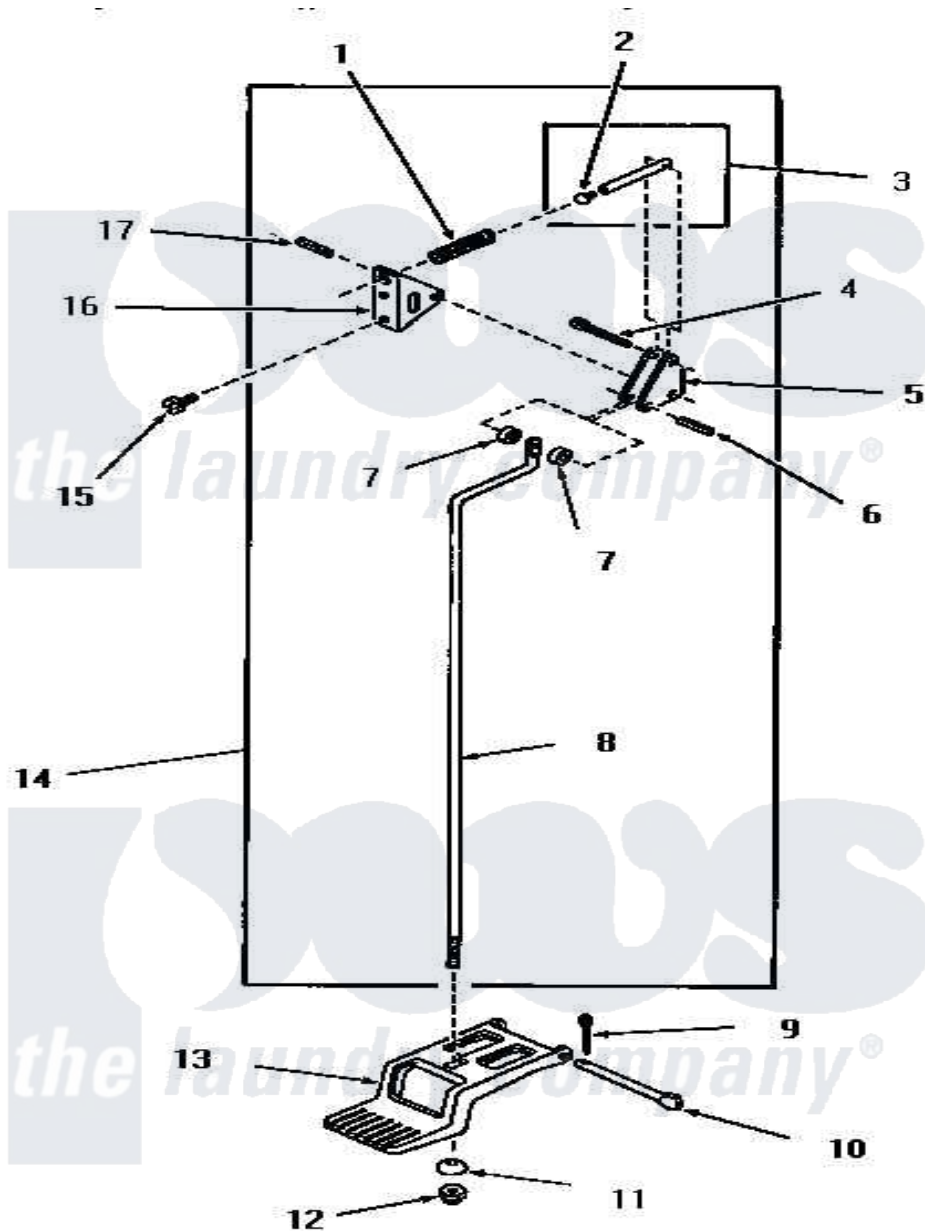

Amana FG3860 04 - DOOR RELEASE

Amana [Residential Amana FG3860 Washer Parts](#) Parts Diagram 04 - DOOR RELEASE
 Click on the part number to view part

Item	Original Part Number	Replaced By	Status	Part Description
1	51065		Not Available	DOOR RELEASE SPRING
2	51786		Not Available	PLUG
3	51841		Not Available	DOOR RELEASE PIN ASSEMBLY
4	02578			Pin, Cotter
5	51041		Not Available	DOOR RELEASE LEVER
6	51161		Not Available	PIN,ROLL 1/8 X 3/4
7	51121			Door Release Spacer
8	51837		Not Available	DOOR RELEASE ROD
9	02578			Pin, Cotter
10	51045		Not Available	PEDAL HINGE PIN
11	51046		Not Available	NYLON WASHER
12	51271		Not Available	NUT
13	51802			Pedal, Foot
14	51844		Not Available	DOOR RELEASE ASSEMBLY
15	51246		Not Available	SCREW
16	51052		Not Available	DOOR RELEASE BRACKET