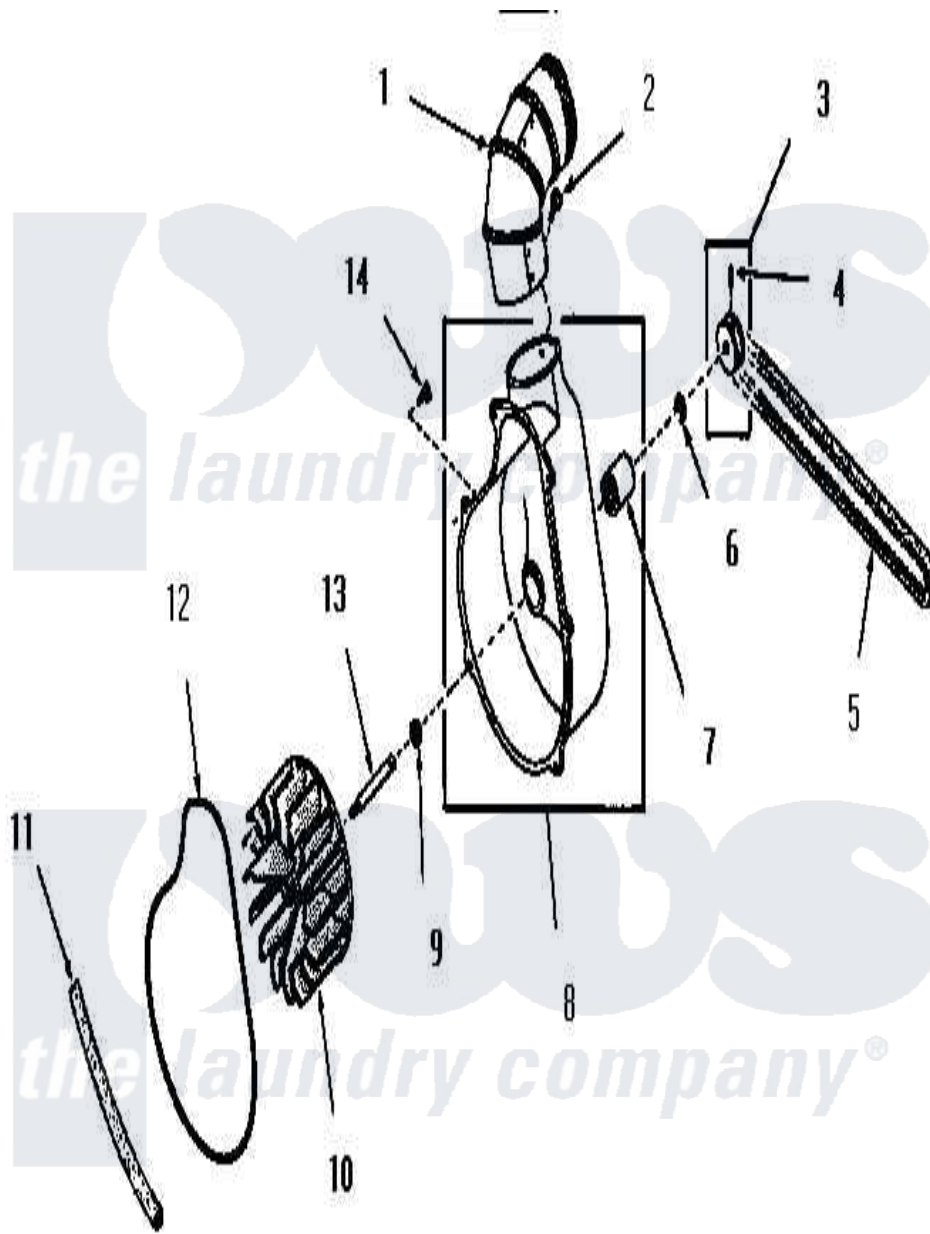

Amana FG3860 05 - EXHAUST FAN

Amana Residential Amana FG3860 Washer Parts Parts Diagram 05 - EXHAUST FAN
 Click on the part number to view part

Item	Original Part Number	Replaced By	Status	Part Description
1	Y0052707	31986601B		Switch, Rocker
2	23222	3177991		Screw
3	53521		Not Available	ASSY,PULLEY
4	02771			Screw, 1/4-20 x 3/8 Hex S
5	51994			Belt
6	52549			Washer, 501 ID X3/4 Odx
7	51991		Not Available	BEARING
8	51946		Not Available	HOUSING,BLOWER
9	52549			Washer, 501 ID X3/4 Odx
10	90585		Not Available	IMPELLER
11	51790			Seal
12	51791			Gasket, Housing
13	53519		Not Available	EXHAUST FAN SHAFT
14	51784		Not Available	SCREW,10B-16 X 1/2 HEX