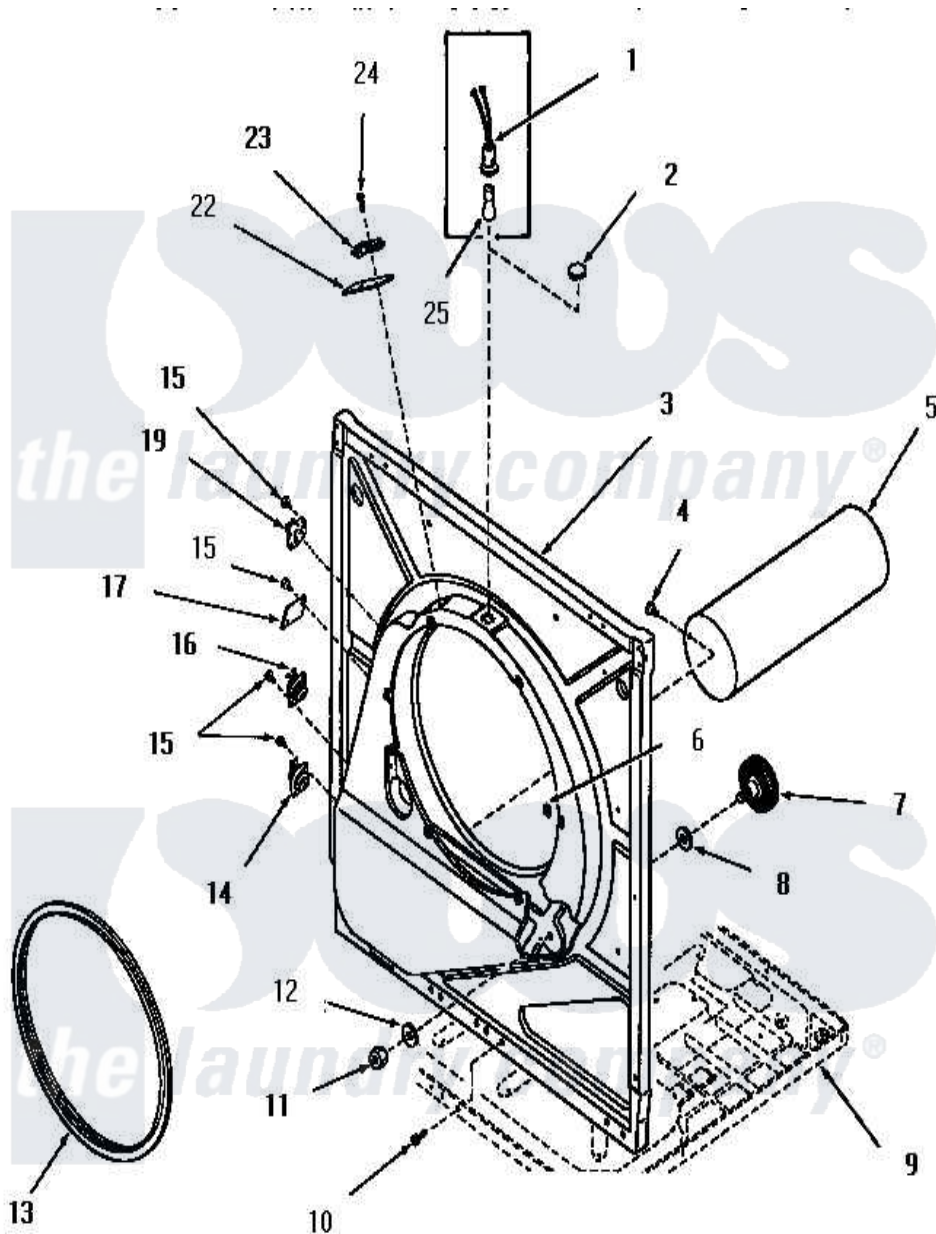

Amana FG3860 06 - FRONT FRAME AND AIR SHROUD

Amana Residential Amana FG3860 Washer Parts Parts Diagram 06 - FRONT FRAME AND AIR SHROUD
Click on the part number to view part

Item	Original Part Number	Replaced By	Status	Part Description
1	Y0054609	M0270519		Washer
2	54610		Not Available	PLUG BUTTON
3	51850		Not Available	FRONT FRAME AND AIR SHROUD
4	52150	489464		Screw
5	51821		Not Available	EXHAUST DUCT
6	52865		Not Available	SPEED NUT
7	53555	56285		Roller Cylinder
8	52123			Washer
9	Y00000000		Not Available	SEE NOTE FRAME BASE
10	25723	27001200		Screw
11	52124		Not Available	NUT
12	52122			Washer
13	51798		Not Available	GASKET
14	54736			Thermostat
15	23222	3177991		Screw
16	54737			Thermostat