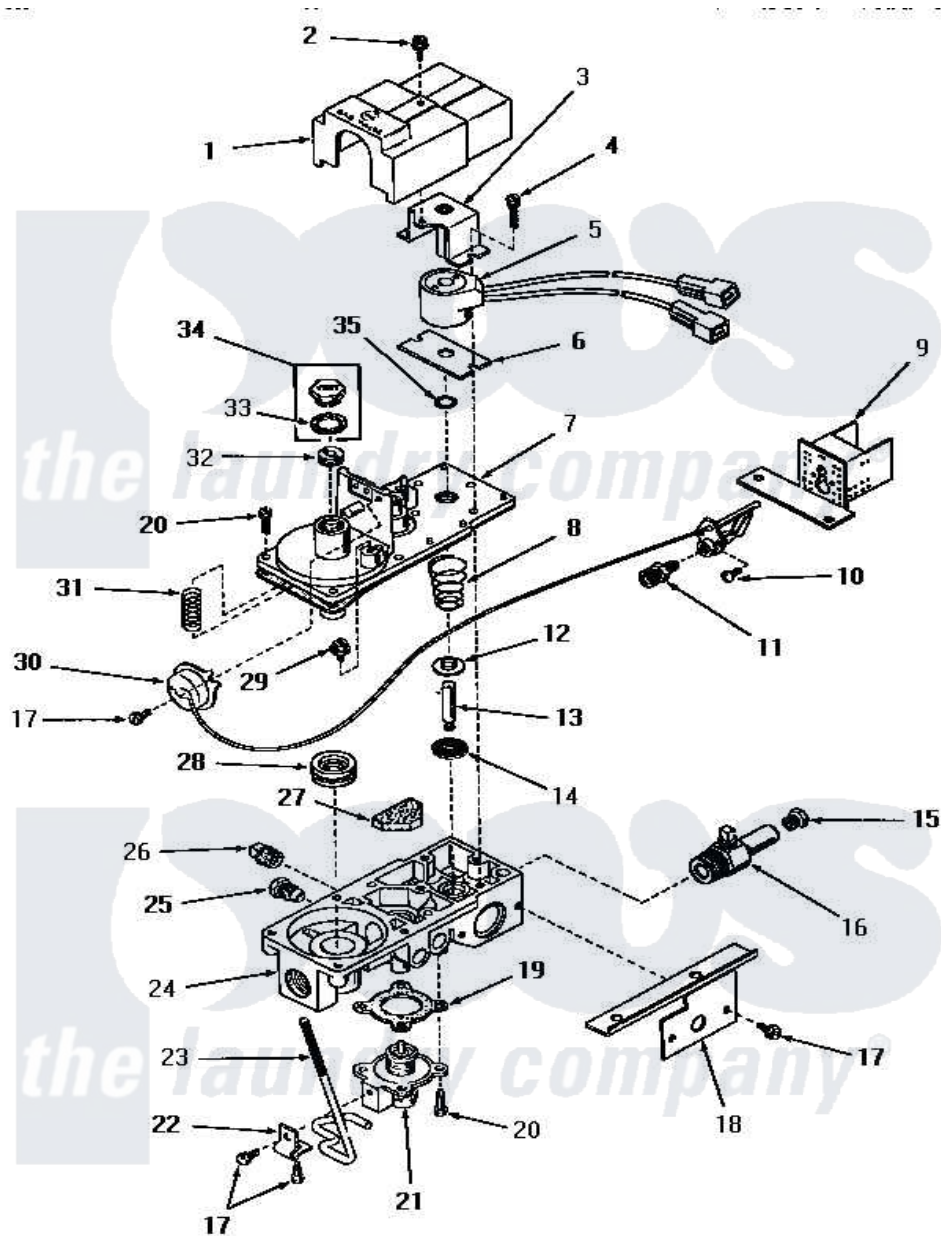

Amana FG3860 07 - GAS VALVE (NATURAL / MIXED GAS)

Amana Residential Amana FG3860 Washer Parts Parts Diagram 07 - GAS VALVE (NATURAL / MIXED GAS)
 Click on the part number to view part

Item	Original Part Number	Replaced By	Status	Part Description
1	53377S		Not Available	VALVE HOUSING
2	53379B		Not Available	HEX HEAD SCREW
3	53377B		Not Available	PLUNGER GUIDE AND BRACKET
4	53379C		Not Available	HEX HEAD SCREW
5	53377A		Not Available	COIL,BURNER
6	53377C		Not Available	PLATE
7	53377K		Not Available	VALVE COVER AND GASKET
8	53377Y		Not Available	VALVE SPRING
9	53377F		Not Available	PILOT SHIELD
10	53379F		Not Available	ROUND HEAD SCREW
11	53387			Orifice, NG
12	53377L		Not Available	STIFFENER
13	53377M		Not Available	PLUNGER SHAFT
14	53377N		Not Available	PLUNGER SEAT
15	51209		Not Available	ORIFICE,NG

16	53377W	Not Available	BURNER ORIFICE ADAPTER
17	53379D	Not Available	HEX HEAD SCREW
18	53377Q	Not Available	MOUNTING BRACKET
19	53377H	Not Available	GASKET
20	53379E	Not Available	HEX HEAD SCREW
21	53377G	Not Available	RESET VALVE
22	53377U	Not Available	CLAMP
23	53377J	Not Available	RESET LEVER
24	53377P	Not Available	VALVE BODY
25	53377V	Not Available	SCREW, COMPRESSION
26	20247		Plug, Pipe
27	53377T	Not Available	FILTER
28	52966R	Not Available	REGULATOR SEAT
29	53377Z	Not Available	HEX HEAD SCREW
30	53377E	Not Available	BURNER, PILOT
31	53377X	Not Available	REGULATOR SPRING
32	52966M	Not Available	REGULATOR SCREW
33	52966L	Not Available	GASKET
34	53558	Not Available	SCREW, VENT
35	53377D	Not Available	O-RING