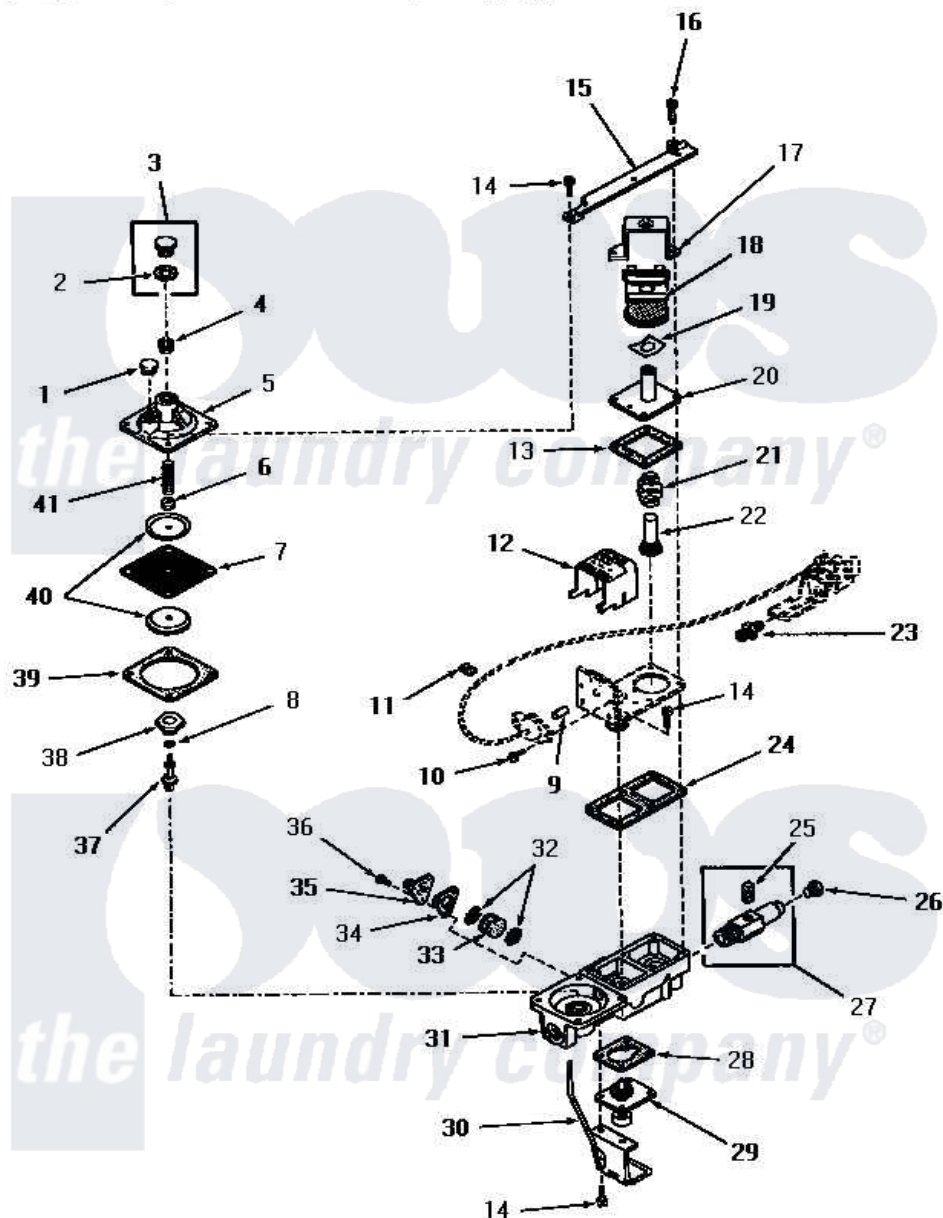

Amana FG3860 08 - GAS VALVE (NATURAL / MIXED GAS)

Amana Residential Amana FG3860 Washer Parts Parts Diagram 08 - GAS VALVE (NATURAL / MIXED GAS)
 Click on the part number to view part

Item	Original Part Number	Replaced By	Status	Part Description
1	54477		Not Available	CAP,VENT
2	0054474		Not Available	USE D7425607
3	Y0054476	D7431921Q		Gasket
4	54486C		Not Available	REGULATOR SCREW
5	51402Q		Not Available	REGULATOR COVER
6	51402V		Not Available	NUT
7	51402X		Not Available	DIAPHRAGM
8	51402Y		Not Available	GASKET
9	54486Z		Not Available	ACTUATING PIN
10	54486K		Not Available	SCREW
11	54486N		Not Available	CLAMP
12	54486G		Not Available	LATCH COVER
13	54486T		Not Available	GASKET
14	54486J		Not Available	SCREW
15	54485		Not Available	MOUNTING BRACKET
16	54486L		Not Available	SCREW

17	54486F	Not Available	COIL HOLD-DOWN BRACKET
18	54486A	Not Available	COIL,BURNER
19	51402G	Not Available	LEAF SPRING
20	54486U	Not Available	PLUNGER GUIDE
21	51999E	Not Available	SPRING
22	54486M	Not Available	PLUNGER
23	54473	Not Available	ORIFICE,PILOT
24	54486R	Not Available	GASKET
25	20247		Plug, Pipe
26	51209	Not Available	ORIFICE,NG
27	0054480	Not Available	NET-PAN,DRAIN
28	54486S	Not Available	GASKET
29	54486Q	Not Available	RESET VALVE
30	54486E	Not Available	RESET LEVER AND BRACKET
31	54486B	Not Available	VALVE BODY
32	54486X	Not Available	FILTER SCREEN
33	54486Y	Not Available	FILTER
34	54486W	Not Available	GASKET
35	54486P	Not Available	OUTLET
36	54486H	Not Available	SCREW
37	51402AB	Not Available	REGULATOR PIN
38	51402AA	Not Available	REGULATOR PIN SEAT
39	51402Z	Not Available	GASKET
40	51402W	Not Available	DIAPHRAGM PLATE
41	51402U	Not Available	REGULATOR SPRING