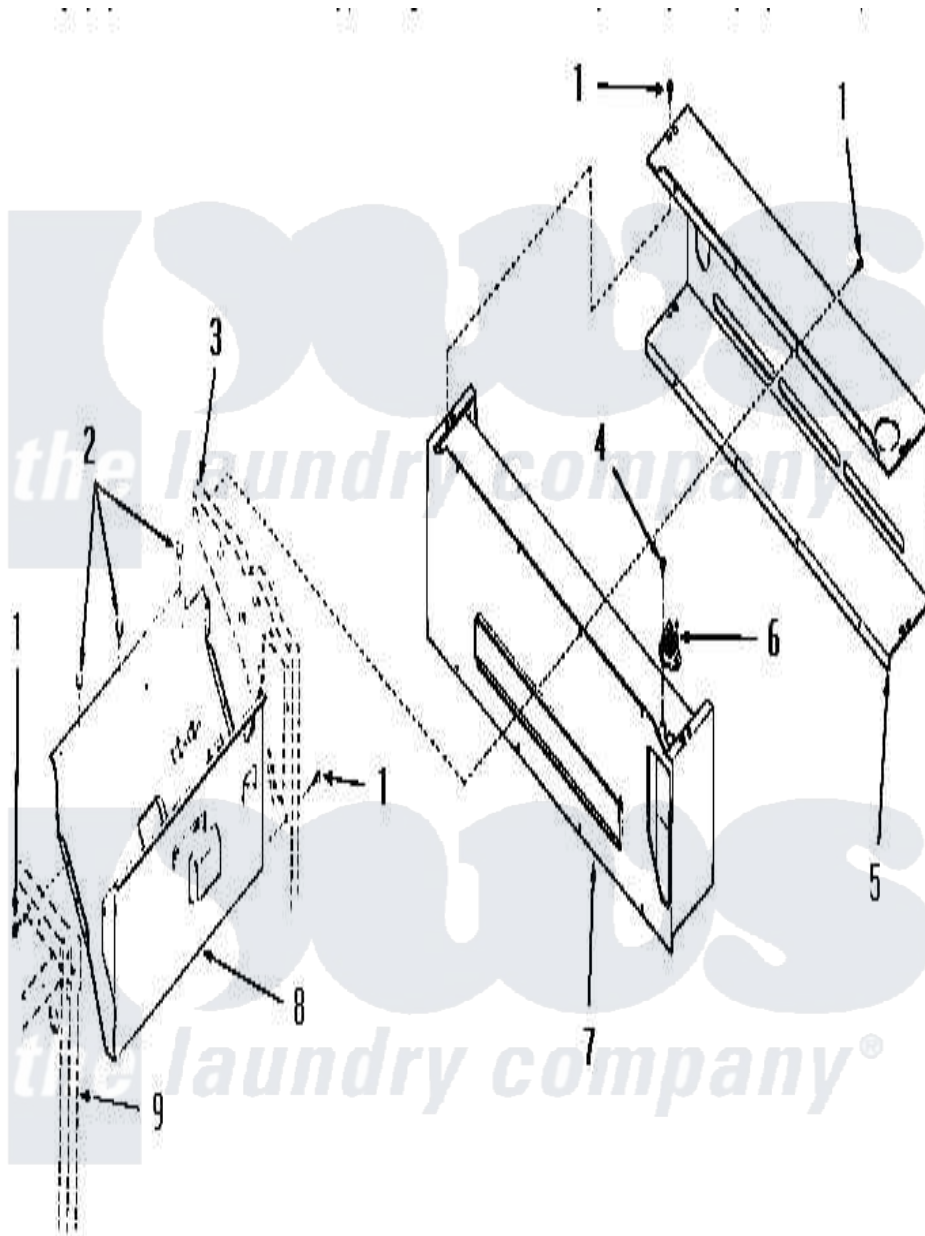

# Amana FG3860 09 - HEATER BOX

Amana Residential Amana FG3860 Washer Parts Parts Diagram 09 - HEATER BOX  
 Click on the part number to view part

Item	Original Part Number	Replaced By	Status	Part Description
1	51784		Not Available	SCREW,10B-16 X 1/2 HEX
2	52552		Not Available	BUMPER, OVEN DOOR
3	Y00000000		Not Available	SEE NOTE REAR FRAME
4	23222	<a href="#">3177991</a>		Screw
5	Y51862		Not Available	HEATER BOX
6	51185		Not Available	THERMOSTAT,HEATER BOX
7	54717		Not Available	ASSY,HEATER BOX
8	Y52584		Not Available	BURNER SHIELD
9	Y00000000		Not Available	SEE NOTE FRONT FRAME AND AIR SHROUD