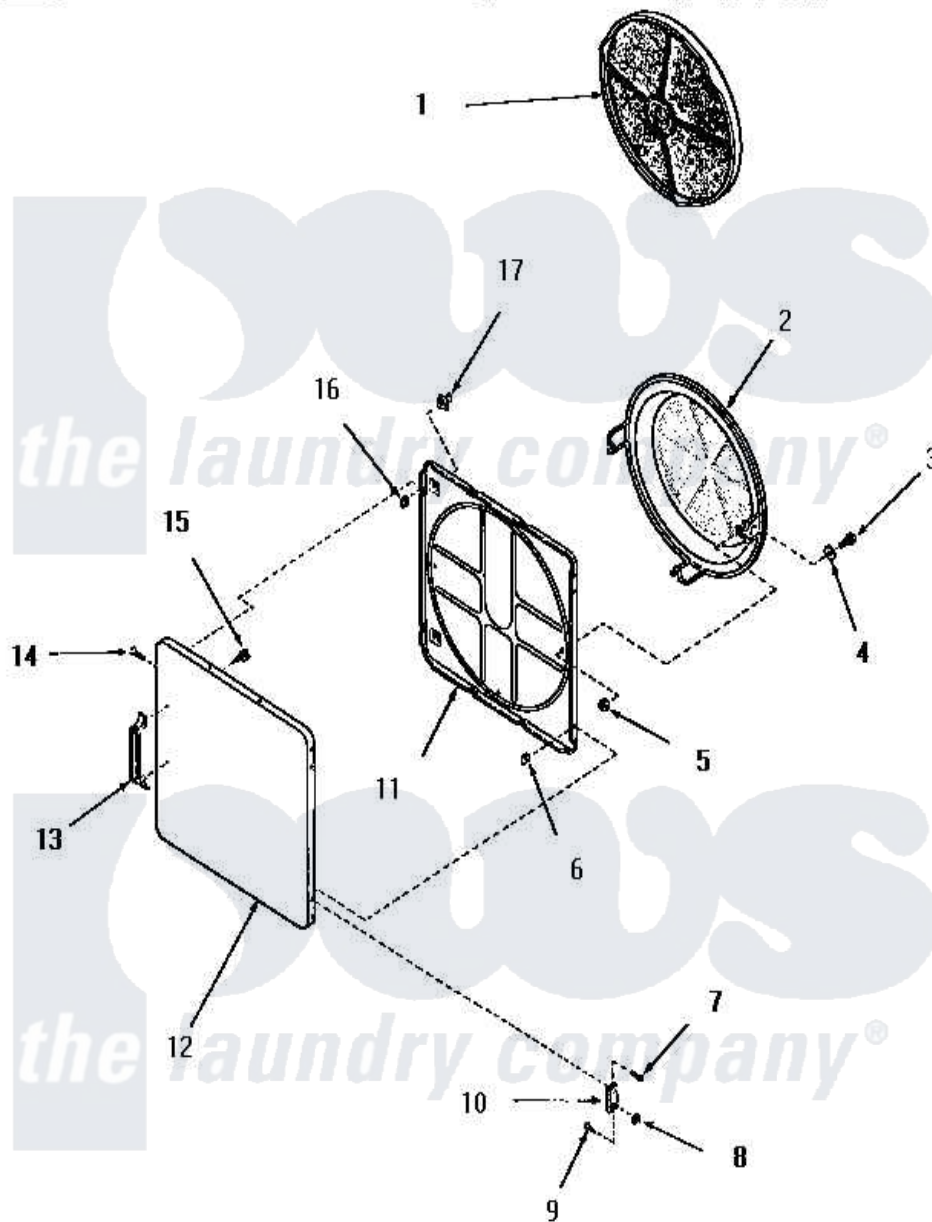

# Amana FG3860 10 - LOADING DOOR

Amana [Residential Amana FG3860 Washer Parts](#) Parts Diagram 10 - LOADING DOOR  
 Click on the part number to view part

Item	Original Part Number	Replaced By	Status	Part Description
1	53002		Not Available	NO LONGER AVAILABLE
2	54731	<a href="#">54-731</a>		Bake Element
3	<a href="#">02422</a>			Screw, 1/4-20 X 1/2 HeX
4	Q6275		Not Available	WASHER
5	52566	<a href="#">27001225</a>		Nut, Jam Mid Lock 1/4-20
6	52865		Not Available	SPEED NUT
7	52864	<a href="#">500226</a>		Screw, 8b-16 x 5/8 Tap
8	51236	<a href="#">488130</a>		Nut
9	<a href="#">22649</a>			Screw, 8-32 X 13/32 FI
10	<a href="#">70014</a>			Hinge
11	54665	<a href="#">54-665</a>		Bake Element
12	52489H		Not Available	OUTER DOOR PANEL, HARVEST GOLD
"	52489A		Not Available	OUTER DOOR PANEL, AVOCADO
"	52489C		Not Available	OUTER DOOR PANEL, COPPERTONE

"	52489W		Not Available	OUTER DOOR PANEL, WHITE
13	54068	<a href="#">61925</a>		Pull Door Commercial Black
14	52864	<a href="#">500226</a>		Screw, 8b-16 x 5/8 Tap
15	52150	<a href="#">489464</a>		Screw
16	52865		Not Available	SPEED NUT
17	54661	<a href="#">LA-1003</a>		Door Catch Kit