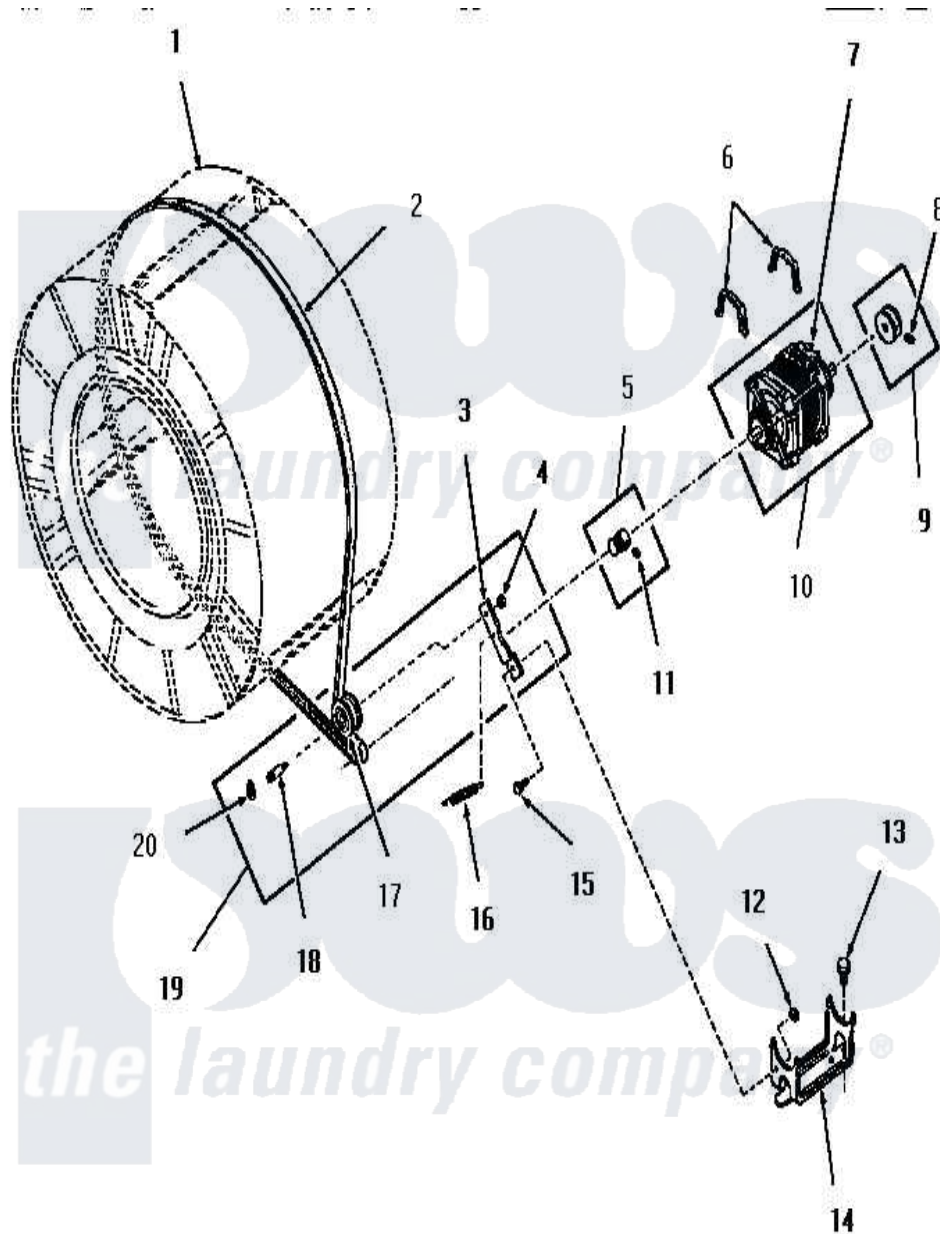

Amana FG3860 11 - MOTOR, IDLER AND BELT

Amana Residential Amana FG3860 Washer Parts Parts Diagram 11 - MOTOR, IDLER AND BELT
 Click on the part number to view part

Item	Original Part Number	Replaced By	Status	Part Description
1	Y00000000		Not Available	SEE NOTE CLOTHES DRUM
2	52556			Belt
3	54410		Not Available	LEVER, IDLER
4	52566	27001225		Nut, Jam Mid Lock 1/4-20
5	52593		Not Available	ASSY, MOTOR PULLEY
6	51789	660658		Clamp, Motor Mounting 343481 685441
7	53249		Not Available	SWITCH
"	Y00000000		Not Available	SEE NOTE MOTOR SWITCH, WESTINGHOUSE -- (NOT REPLACEABLE)
"	53226		Not Available	SWITCH, MOTOR
8	02771			Screw, 1/4-20 x 3/8 Hex S
9	53522			Pulley, Motor
10	52697		Not Available	MOTOR
11	52906		Not Available	SETSCREW
12	52566	27001225		Nut, Jam Mid Lock 1/4-20

13	23928	Not Available	CAP SCREW AND LOCKWASHER
14	51824	Not Available	MOUNT,MOTOR
15	52567		Bolt, Shoulder
16	52323		Spring
17	Y54414		Assembly, Wheel And Bearing
18	54411	Not Available	SHAFT,IDLER LEVER
19	54415	Not Available	LEVER,IDLER
20	23748		Ring, Retaining