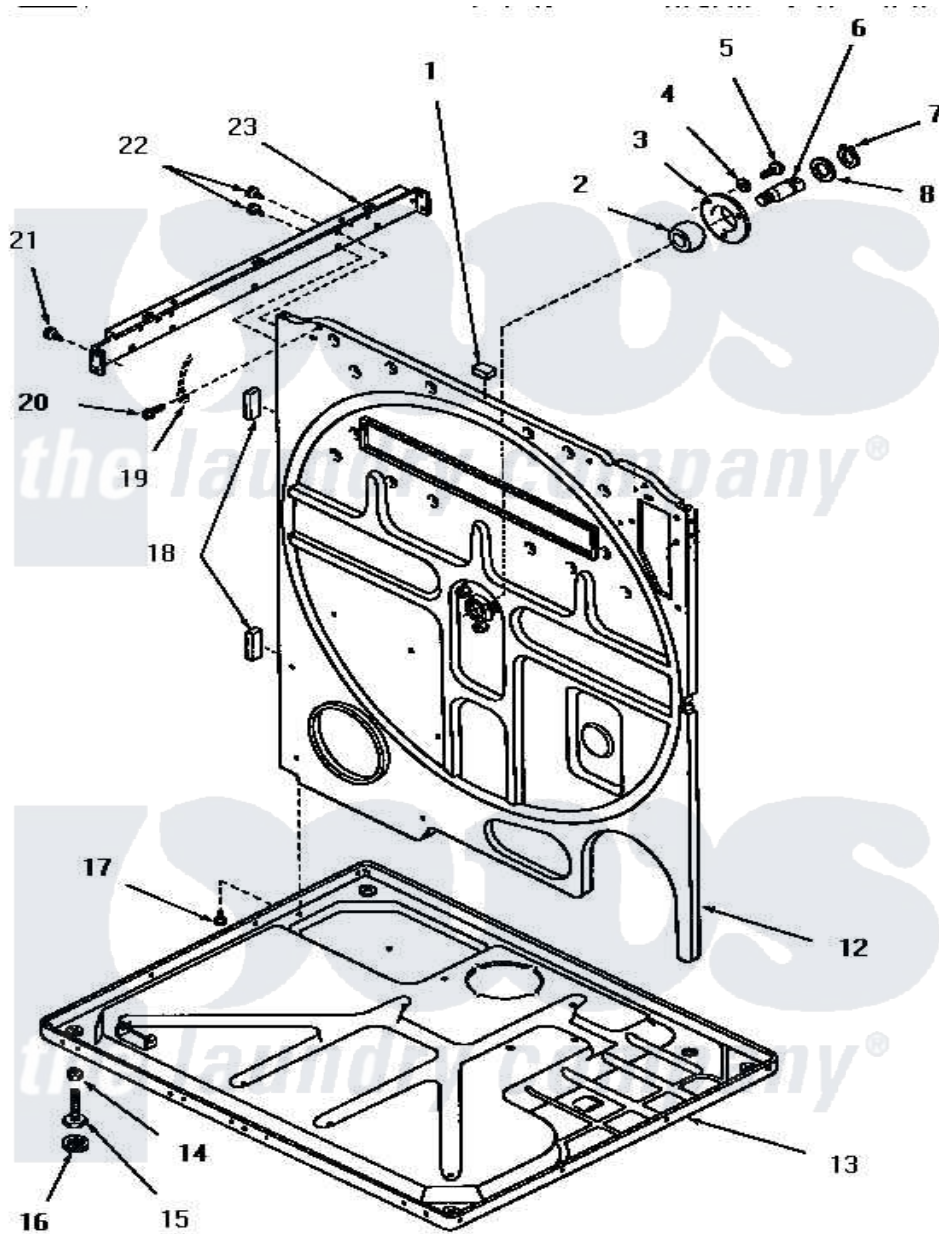

Amana FG3860 13 - REAR FRAME AND FRAME BASE

Amana Residential Amana FG3860 Washer Parts Parts Diagram 13 - REAR FRAME AND FRAME BASE
 Click on the part number to view part

Item	Original Part Number	Replaced By	Status	Part Description
1	Y0054053	Y0301205		Element- L
2	Y52079			Bearing, Drum Shaft
3	51826		Not Available	COVER,BEARING
4	03189			LoCkwasher, 1/4 Std-C P
5	53589	8204624		Bolt
6	53132		Not Available	SHAFT,DRUM
7	70061			Ring, Retaining
8	Y52564			Washer
12	52574		Not Available	FRAME,REAR
13	Y52572		Not Available	FRAME BASE
14	52794	62739		Nut, Lock
15	Y52696	Y305086		Adjustable Leg And Nut
16	70282	Y314137		Foot, Rubber
17	25723	27001200		Screw
18	20354		Not Available	BUMPER PAD
19	Y00000000		Not Available	SEE NOTE GROUND WIRE, GREEN

20	51784		Not Available	SCREW, 10B-16 X 1/2 HEX
21	25723	27001200		Screw
22	51780	3390631		Screw, 10-16 X 3/8
23	51818		Not Available	SUPPORT CHANNEL, RIGHT OR LEFT