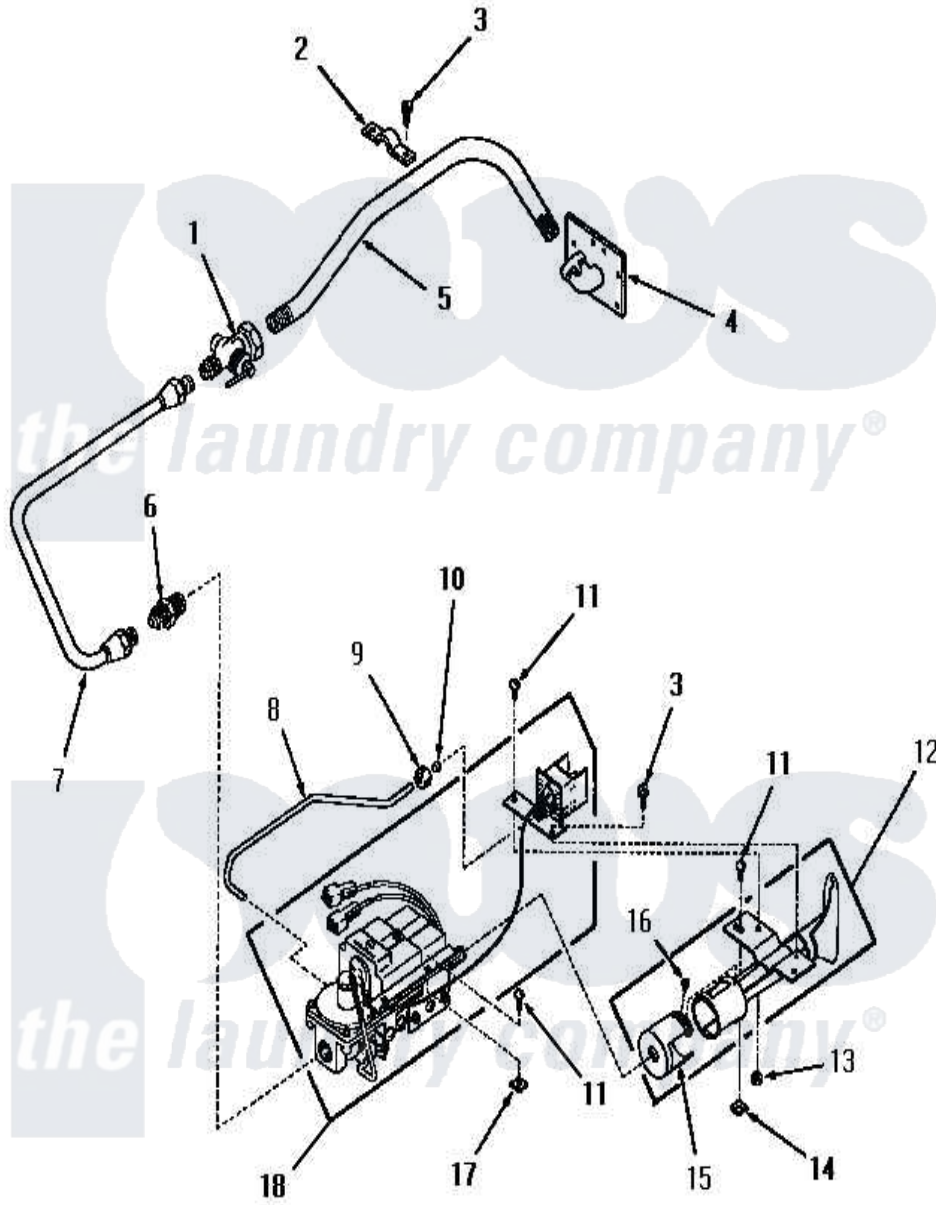

Amana FG3860 14 - STANDING PILOT BURNER

Amana Residential Amana FG3860 Washer Parts Parts Diagram 14 - STANDING PILOT BURNER
 Click on the part number to view part

Item	Original Part Number	Replaced By	Status	Part Description
1	Y51058		Not Available	VALVE
2	51828		Not Available	GAS PIPE CLAMP
3	51784		Not Available	SCREW,10B-16 X 1/2 HEX
4	51842		Not Available	PIPE SUPPORT
5	51775		Not Available	INLET GAS PIPE
6	54408			Connector, Male
7	54407		Not Available	ASSY,INLET GAS TUBE
8	53382		Not Available	TUBE,PILOT xREPLACE
9	52861		Not Available	NUT,COMPRESSION
10	52860		Not Available	SLEEVE,COMPRESSION
11	20267			Screw, 10-24 X 3/8 Round
12	53011		Not Available	TUBE,BURNER
13	03673		Not Available	NUT
14	20249	36020		Nut-10-24
15	53007	53-007		Receptacle
16	53006	53-006		Receptacle

17	21747		Nut, Speed
18	53377	Not Available	VALVE,GAS
NI	52894	Not Available	STICKER
"	53408	Not Available	LABEL,CHANGE-OVER
"	53556	Not Available	STICKER,CONVERSION
"	53390		Plug, Block-Open
"	52893		Sticker
"	213P3		Kit, Conversion
"	53558	Not Available	SCREW,VENT
"	53557	Not Available	STICKER
"	53387		Orifice, NG
"	51209	Not Available	ORIFICE,NG
"	214P3	Not Available	KIT,CONVERSION
"	53392	Not Available	VALVE CONVERTED STICKER
"	53389		Orifice, LP
"	51211		Orifice, LP No.55 Drill