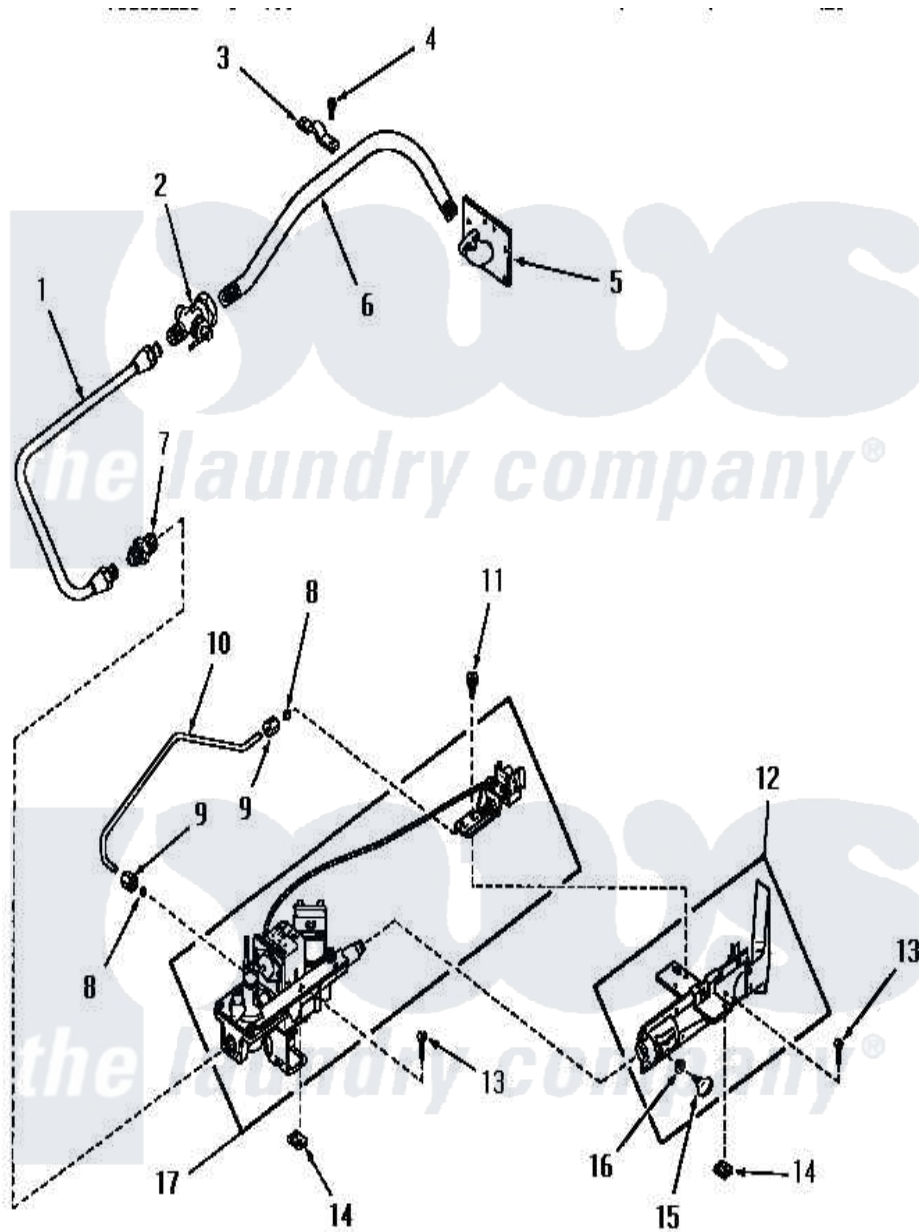

# Amana FG3860 15 - STANDING PILOT BURNER

Amana Residential Amana FG3860 Washer Parts Parts Diagram 15 - STANDING PILOT BURNER  
 Click on the part number to view part

Item	Original Part Number	Replaced By	Status	Part Description
1	54460		Not Available	INLET,GAS TUBE
2	Y51058		Not Available	VALVE
3	51828		Not Available	GAS PIPE CLAMP
4	51784		Not Available	SCREW,10B-16 X 1/2 HEX
5	51842		Not Available	PIPE SUPPORT
6	51775		Not Available	INLET GAS PIPE
7	<a href="#">54408</a>			Connector, Male
8	52860		Not Available	SLEEVE,COMPRESSION
9	52861		Not Available	NUT,COMPRESSION
10	54489		Not Available	TUBE,PILOT
11	23962	<a href="#">W10116760</a>		Screw
12	54471		Not Available	TUBE,BURNER
13	<a href="#">20267</a>			Screw, 10-24 X 3/8 Round
14	<a href="#">21747</a>			Nut, Speed
15	54466		Not Available	THUMB SCREW
16	54735		Not Available	WASHER

17	54488	Not Available	GAS VALVE
NI	240P3	Not Available	KIT,CONVERSION
"	241P3	Not Available	KIT,CONVERSION
"	51209	Not Available	ORIFICE,NG
"	<a href="#">20247</a>		Plug, Pipe
"	54472	Not Available	STICKER
"	54473	Not Available	ORIFICE,PILOT
"	54492	Not Available	ORIFICE,PILOT
"	52894	Not Available	STICKER
"	<a href="#">52893</a>		Sticker
"	54491	Not Available	STICKER
"	54495	Not Available	PLUG,BLOCK-OPEN
"	53408	Not Available	LABEL,CHANGE-OVER
"	<a href="#">51211</a>		Orifice, LP No.55 Drill
"	Y0054476	<a href="#">D7431921Q</a>	Gasket
"	53556	Not Available	STICKER,CONVERSION
"	54477	Not Available	CAP,VENT