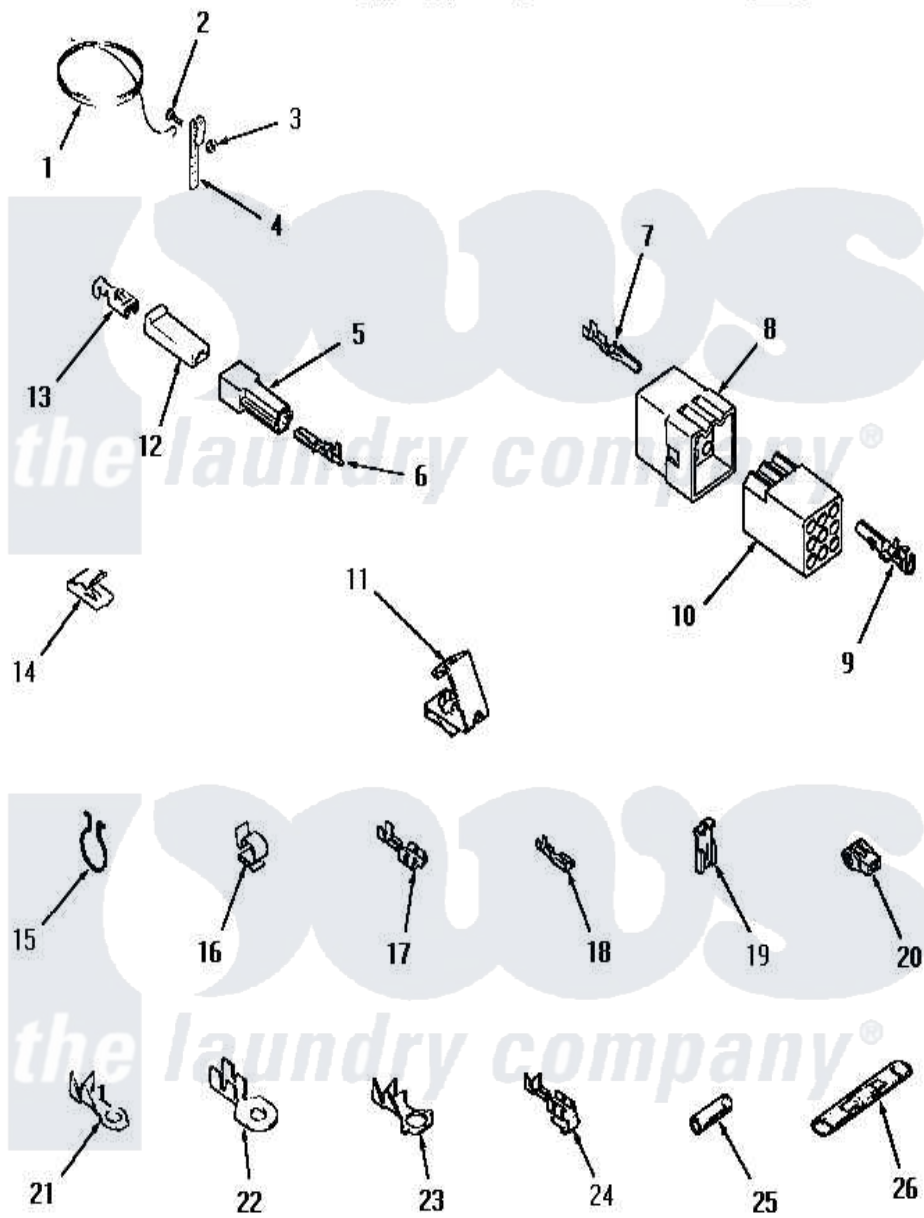

Amana FG3860 16 - WIRE AND TERMINALS

Amana [Residential Amana FG3860 Washer Parts](#) Parts Diagram 16 - WIRE AND TERMINALS
 Click on the part number to view part

Item	Original Part Number	Replaced By	Status	Part Description
1	Y21429		Not Available	GROUND WIRE
2	21431		Not Available	ROUND HEAD SCREW
3	Y20276		Not Available	NUT
4	21430		Not Available	STRAP, GROUND
5	90788		Not Available	HOUSING, TAB
6	00133			Terminal, Tab-1/4 Male
7	Y00116			Terminal, Pin-Male
8	23033			Plug, 9 Circuit
9	Y00117	5011-XX		093 Female Socket
10	26163			Receptacle, 9 Circuit
11	00158		Not Available	GROUND CLIP
12	90789			Connector
13	Y00115			Lock In Spade Terminal (18 Gaug (1/4 Inch-(1) 18 Gauge Wire)
14	20309			Cable Clip
15	51291			Clip, Wire

16	21036		Clip, Cable
17	Y00119	Not Available	SPADE TERMINAL(18 GAUGE) (1/4 INCH-(1) 18 GAUGE WIRE)
18	00112		Terminal, Spade-3/16 Fe
19	Y00120		Terminal, Flag-1/4 Fema
20	70210	Not Available	INSULATOR,BLUE
21	00110		No. 10 18 Gauge Wire
22	Y00111		Ring Terminal No.10 No.10 18 Gauge Wires Or
23	Y00113	Not Available	TERMINAL,RING-1/4 STUD
24	Y00114		Spade Terminal
25	Y21365	503670	Sleeve Insulator
26	21091	Not Available	CONNECTOR TWO 1/4 INCH MALE
NI	20680	Not Available	18 GAUGE WIRE
"	20679	Not Available	WIRE, 12 GAUGE