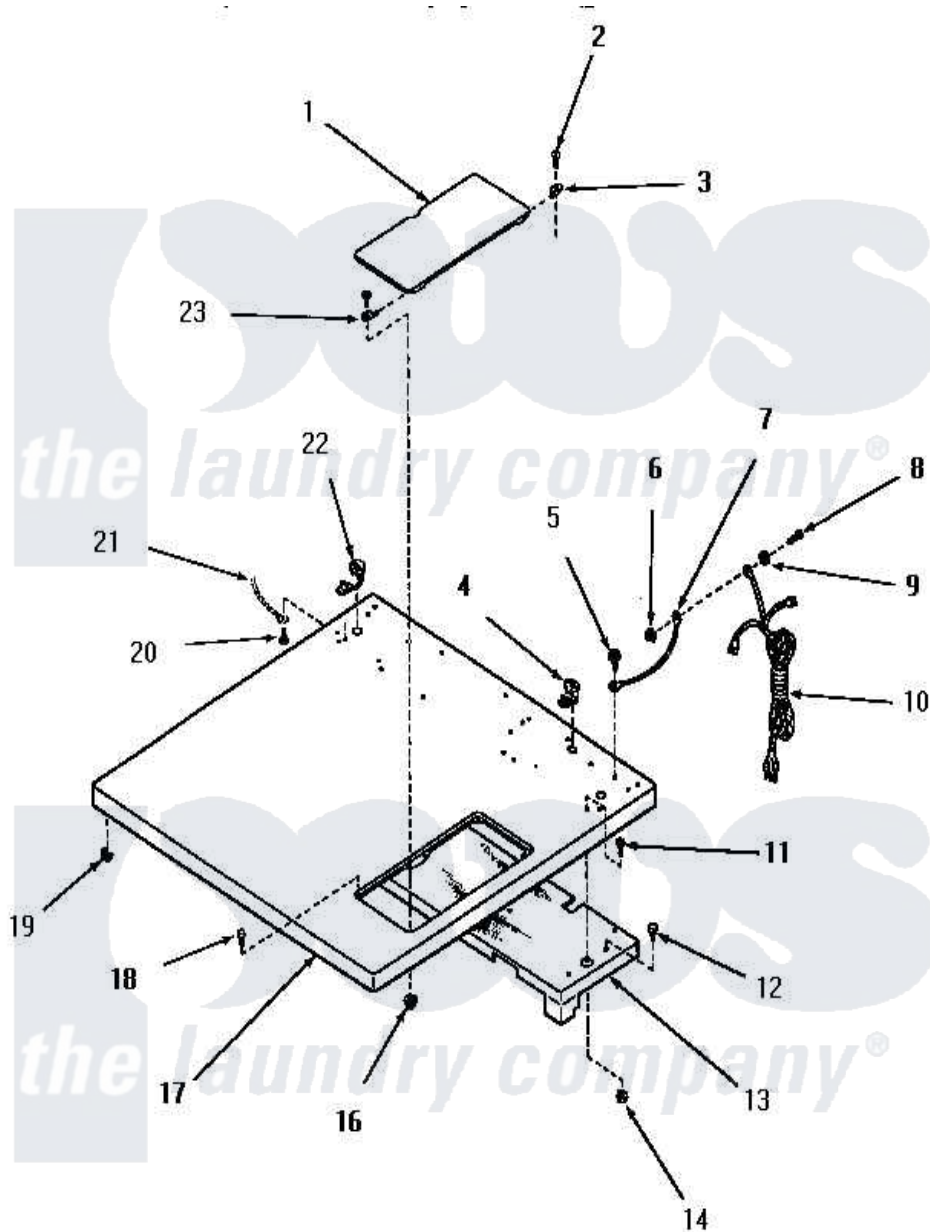

Amana FG3861 01 - CABINET TOP

Amana [Residential Amana FG3861 Dryer Parts](#) Parts Diagram 01 - CABINET TOP
 Click on the part number to view part

Item	Original Part Number	Replaced By	Status	Part Description
1	52518W		Not Available	ACCESS DOOR, WHITE
"	52518A		Not Available	ACCESS DOOR, AVOCADO
"	52518H		Not Available	xREPLACE
"	52518C		Not Available	ACCESS DOOR, COPPERTONE
2	03630		Not Available	SCREW,6-32 X 3/8 ROUND
3	51351			Hinge, Rear
4	21903	211881		Grommet, Cord Part Not Used- Gas Models Only
5	51924			Screw, 10-24 X 1/2 HeX
6	23951	M0282009		Nut
7	54300		Not Available	GROUND WIRE, GREEN
8	20267			Screw, 10-24 X 3/8 Round
9	03815			Lockwasher, No.10 Ext Shk
10	51508		Not Available	POWER CORD
11	03203			Screw, 8-32 X 3/8 Round Head
12	51355	51355		5500w/240v, 13-23/32, Low

12	51333	51333		Watt
13	52614		Not Available	TOP BAFFLE ASSEMBLY
14	51236	488130		Nut
16	22678			Nut, Nylon
17	52503H		Not Available	CABINET TOP, HARVEST GOLD
"	52503W		Not Available	CABINET TOP, WHITE
"	52503A		Not Available	CABINET TOP, AVOCADO
"	52503C		Not Available	CABINET TOP, COPPERTONE
18	53445			Bumper
19	23007		Not Available	CAGED NUT
20	51924			Screw, 10-24 X 1/2 HeX
21	Y00000000		Not Available	SEE NOTE GROUND WIRE, GREEN
22	52113			Relief, Strain
23	51350			Hinge, Front