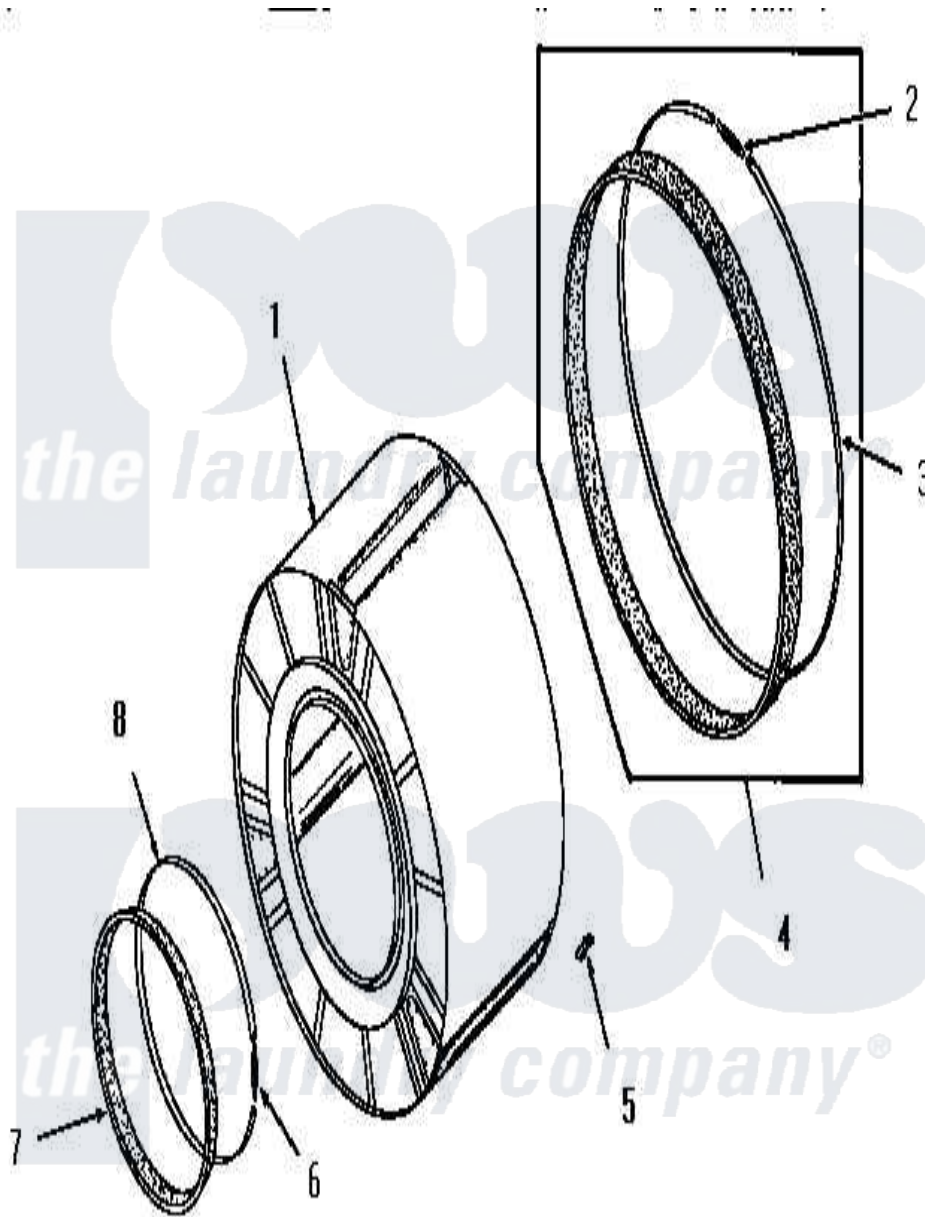

Amana FG3861 02 - CLOTHES DRUM

Amana Residential Amana FG3861 Dryer Parts Parts Diagram 02 - CLOTHES DRUM
 Click on the part number to view part

Item	Original Part Number	Replaced By	Status	Part Description
1	53137	53137ENG		50/50 Solder
2	52310			Spring
3	50781			Strap, Seal
4	51883A			Assembly, Seal
5	51201		Not Available	CLIP
6	50168			Spring
7	51881			Seal, Front
8	50169			Strap, Retainer