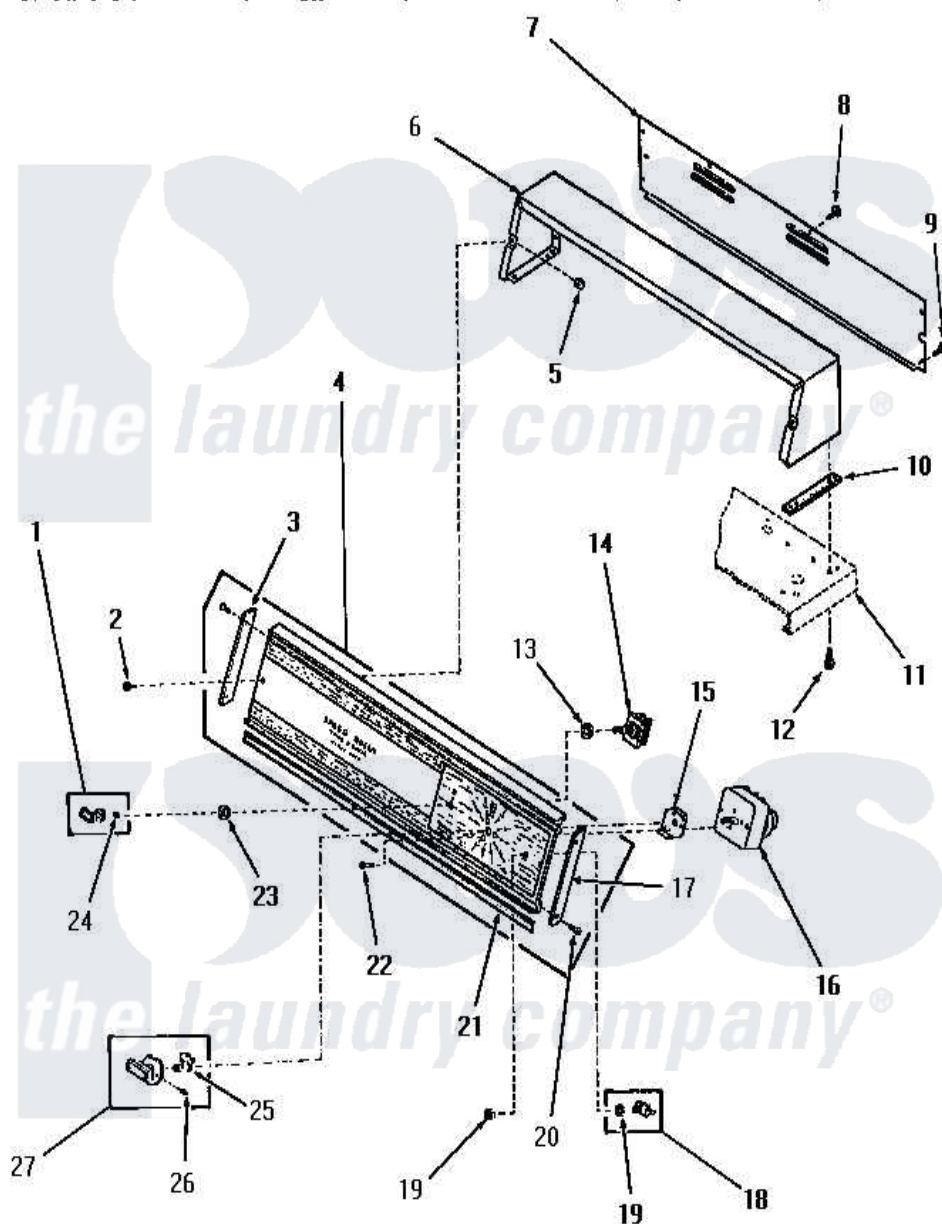

Amana FG3861 03 - CONTROL PANEL, CONTROL HOOD AND CONTROLS

Amana Residential Amana FG3861 Dryer Parts Parts Diagram 03 - CONTROL PANEL, CONTROL HOOD AND CONTROLS

Click on the part number to view part

Item	Original Part Number	Replaced By	Status	Part Description
1	24291			Assembly, Knob
2	25232		Not Available	SCREW,8AB-18X7/8 OVAL
3	25072		Not Available	END CAP, LEFT
4	0055529		Not Available	RETAINER
5	54038			NUt, Speed U-Type
6	52530A		Not Available	CONTROL HOOD, AVOCADO
"	52530H		Not Available	CONTROL HOOD, HARVEST GOLD
"	52530W		Not Available	CONTROL HOOD, WHITE
7	52539GR		Not Available	CONTROL HOOD REAR COVER, GRAY
8	23222	3177991		Screw
9	25724		Not Available	HEX HEAD SCREW
10	23028		Not Available	GASKET,CONTROL BOX END
11	Y00000000		Not Available	SEE NOTE CABINET TOP

12	23962	W10116760	Screw
13	91176		Lockwasher, 3/8 Intshkp
14	53380	Not Available	TEMPERATURE SELECTOR SWITCH
15	25966	Not Available	SPACER,TIMER
16	52610	Not Available	TIMER
17	25073	Not Available	END CAP, RIGHT
18	53768	55882P	Assembly- Switch
19	52947		Nut, Hex 15/32-32
20	52864	500226	Screw, 8b-16 x 5/8 Tap
21	Y0053880	Not Available	ACTUATOR, WATER
22	Y0054441	Not Available	NAMEPLATE, HANDLE
23	24205		Nut, Knurled 3/8-24
24	23392	Not Available	CLIP FOR 26816 KNOB
25	24283		Indicator, Timer Knob
26	20310	Not Available	SCREW,8-32 X 1/4 HEX S
27	24290	Not Available	ASSY,KNOB-TIMER