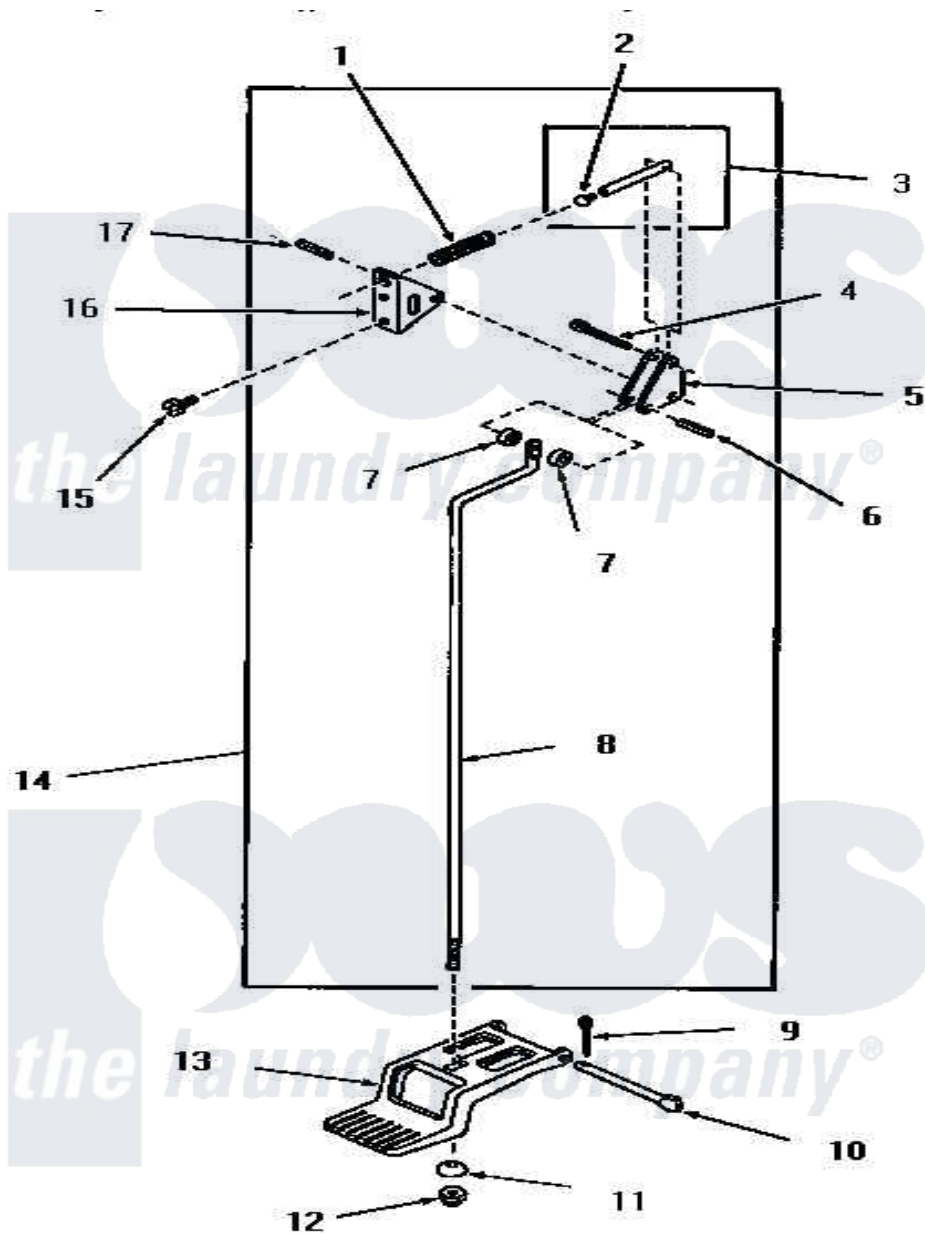

Amana FG3861 04 - DOOR RELEASE

Amana Residential Amana FG3861 Dryer Parts Parts Diagram 04 - DOOR RELEASE
 Click on the part number to view part

Item	Original Part Number	Replaced By	Status	Part Description
1	51065		Not Available	DOOR RELEASE SPRING
2	51786		Not Available	PLUG
3	51841		Not Available	DOOR RELEASE PIN ASSEMBLY
4	02578			Pin, Cotter
5	51041		Not Available	DOOR RELEASE LEVER
6	51161		Not Available	PIN,ROLL 1/8 X 3/4
7	51121			Door Release Spacer
8	51837		Not Available	DOOR RELEASE ROD
9	02578			Pin, Cotter
10	51045		Not Available	PEDAL HINGE PIN
11	51046		Not Available	NYLON WASHER
12	51271		Not Available	NUT
13	51802			Pedal, Foot
14	51844		Not Available	DOOR RELEASE ASSEMBLY
15	51246		Not Available	SCREW
16	51052		Not Available	DOOR RELEASE BRACKET