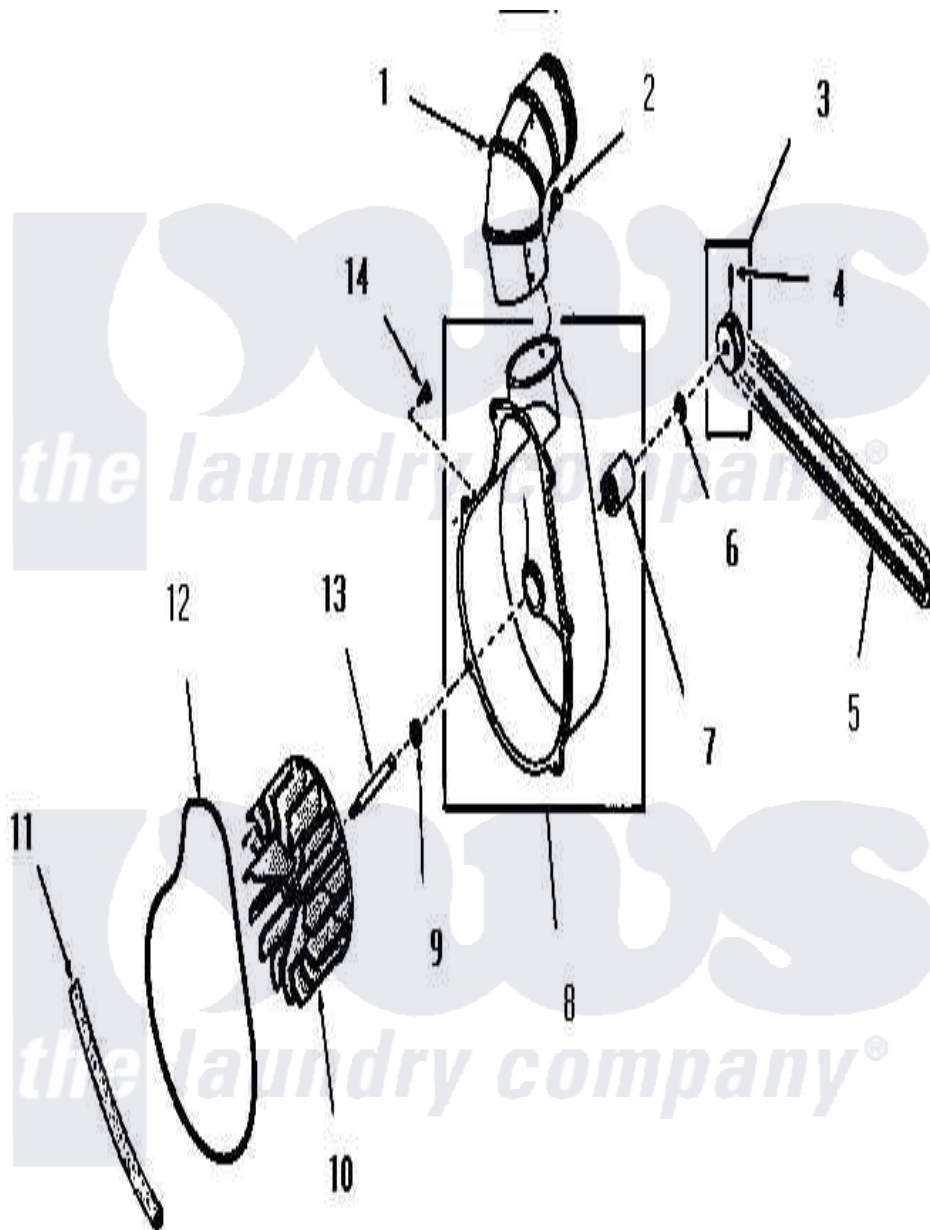

Amana FG3861 05 - EXHAUST FAN

Amana [Residential Amana FG3861 Dryer Parts](#) Parts Diagram 05 - EXHAUST FAN
 Click on the part number to view part

Item	Original Part Number	Replaced By	Status	Part Description
1	Y0052707	31986601B		Switch, Rocker
2	23222	3177991		Screw
3	53521		Not Available	ASSY,PULLEY
4	02771			Screw, 1/4-20 x 3/8 Hex S
5	51994			Belt
6	52549			Washer, 501 ID X3/4 Odx
7	51991		Not Available	BEARING
8	51946		Not Available	HOUSING,BLOWER
9	52549			Washer, 501 ID X3/4 Odx
10	90585		Not Available	IMPELLER
11	51790			Seal
12	51791			Gasket, Housing
13	53519		Not Available	EXHAUST FAN SHAFT
14	51784		Not Available	SCREW,10B-16 X 1/2 HEX