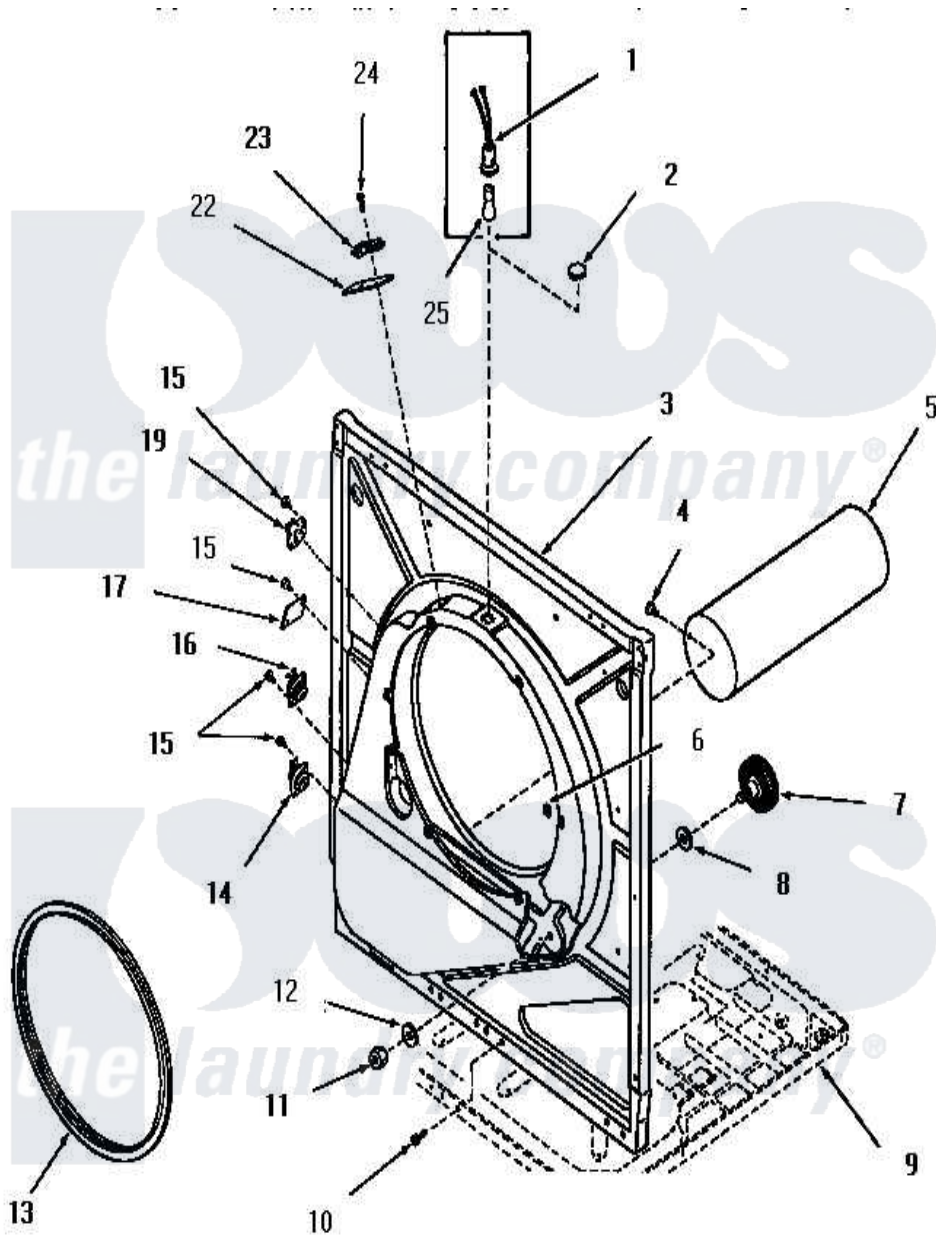

Amana FG3861 06 - FRONT FRAME AND AIR SHROUD

Amana Residential Amana FG3861 Dryer Parts Parts Diagram 06 - FRONT FRAME AND AIR SHROUD
 Click on the part number to view part

Item	Original Part Number	Replaced By	Status	Part Description
1	Y0054609	M0270519		Washer
2	54610		Not Available	PLUG BUTTON
3	51850		Not Available	FRONT FRAME AND AIR SHROUD
4	52150	489464		Screw
5	51821		Not Available	EXHAUST DUCT
6	52865		Not Available	SPEED NUT
7	53555	56285		Roller Cylinder
8	52123			Washer
9	Y00000000		Not Available	SEE NOTE FRAME BASE
10	25723	27001200		Screw
11	52124		Not Available	NUT
12	52122			Washer
13	51798		Not Available	GASKET
14	54736			Thermostat
15	23222	3177991		Screw
16	54737			Thermostat

17	52550	Not Available	COVER PLATE
19	53708		Thermostat
22	52112		Insulation
23	Y51143	Not Available	SWITCH
24	51783		Screw, 6b-20 X 7/8 HeX
25	Y54608	31001575	Bulb, Cylinder Light