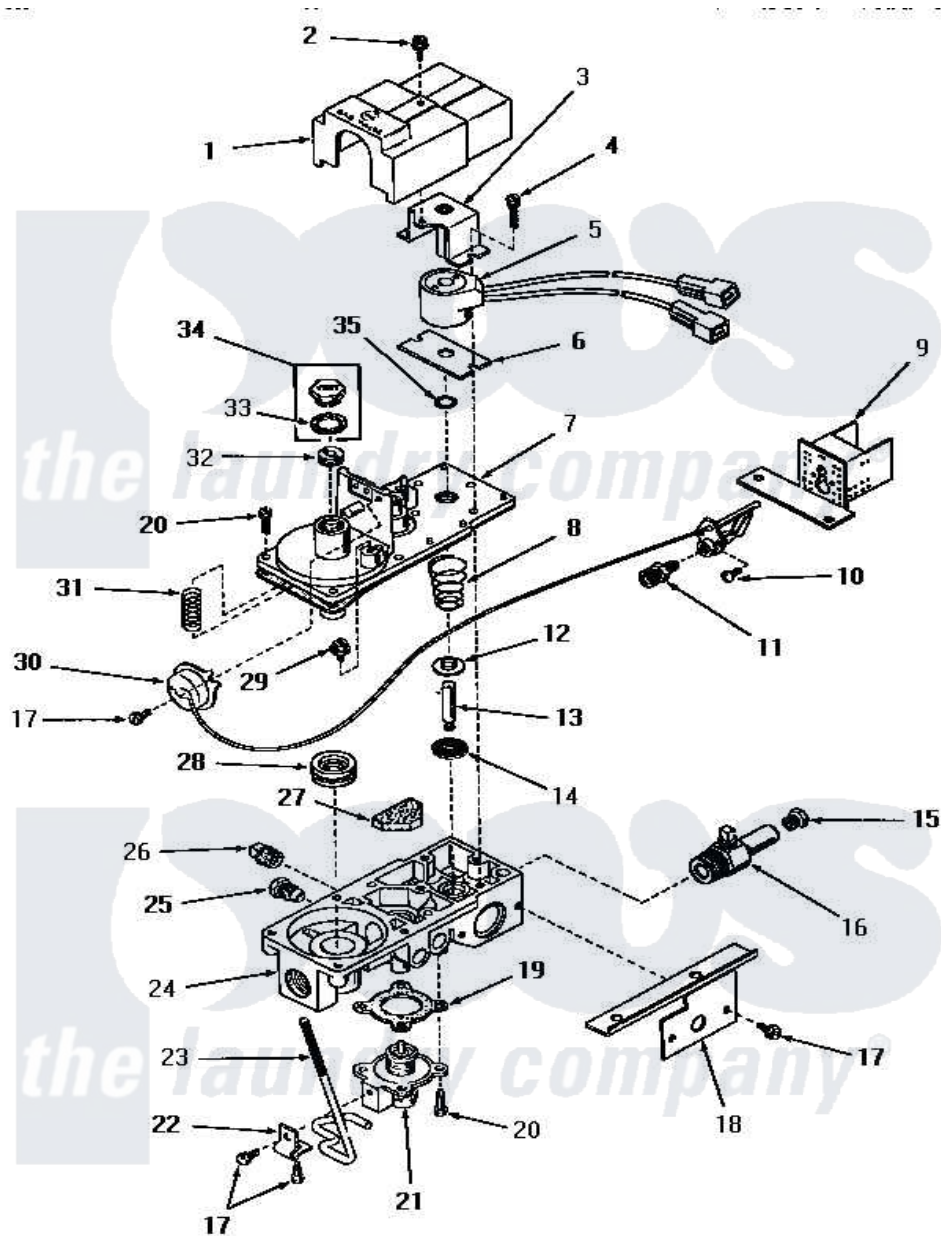

Amana FG3861 07 - GAS VALVE (NATURAL / MIXED GAS)

Amana [Residential Amana FG3861 Dryer Parts](#) Parts Diagram 07 - GAS VALVE (NATURAL / MIXED GAS)
 Click on the part number to view part

Item	Original Part Number	Replaced By	Status	Part Description
1	53377S		Not Available	VALVE HOUSING
2	53379B		Not Available	HEX HEAD SCREW
3	53377B		Not Available	PLUNGER GUIDE AND BRACKET
4	53379C		Not Available	HEX HEAD SCREW
5	53377A		Not Available	COIL,BURNER
6	53377C		Not Available	PLATE
7	53377K		Not Available	VALVE COVER AND GASKET
8	53377Y		Not Available	VALVE SPRING
9	53377F		Not Available	PILOT SHIELD
10	53379F		Not Available	ROUND HEAD SCREW
11	53387			Orifice, NG
12	53377L		Not Available	STIFFENER
13	53377M		Not Available	PLUNGER SHAFT
14	53377N		Not Available	PLUNGER SEAT
15	51209		Not Available	ORIFICE,NG

16	53377W	Not Available	BURNER ORIFICE ADAPTER
17	53379D	Not Available	HEX HEAD SCREW
18	53377Q	Not Available	MOUNTING BRACKET
19	53377H	Not Available	GASKET
20	53379E	Not Available	HEX HEAD SCREW
21	53377G	Not Available	RESET VALVE
22	53377U	Not Available	CLAMP
23	53377J	Not Available	RESET LEVER
24	53377P	Not Available	VALVE BODY
25	53377V	Not Available	SCREW, COMPRESSION
26	20247		Plug, Pipe
27	53377T	Not Available	FILTER
28	52966R	Not Available	REGULATOR SEAT
29	53377Z	Not Available	HEX HEAD SCREW
30	53377E	Not Available	BURNER, PILOT
31	53377X	Not Available	REGULATOR SPRING
32	52966M	Not Available	REGULATOR SCREW
33	52966L	Not Available	GASKET
34	53558	Not Available	SCREW, VENT
35	53377D	Not Available	O-RING