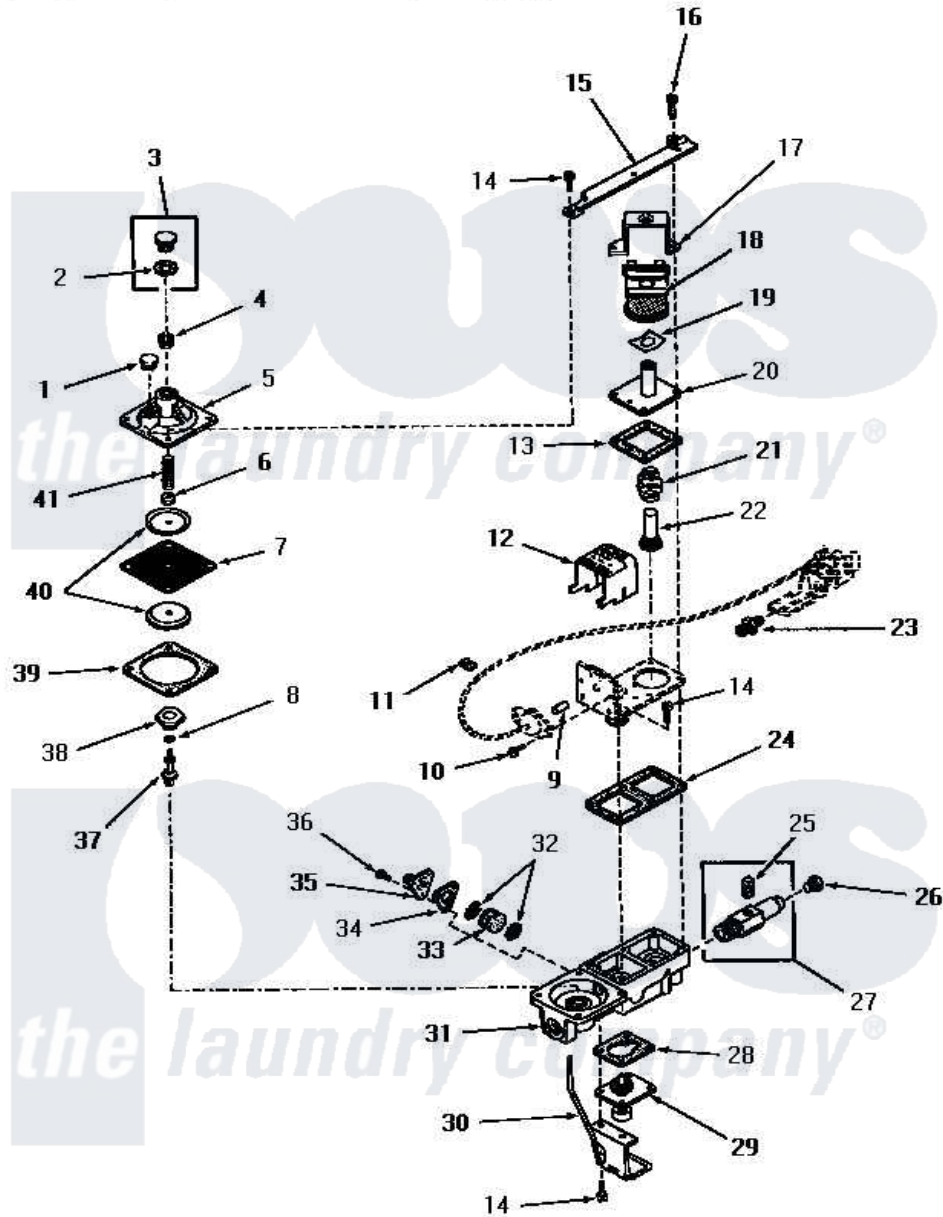

Amana FG3861 08 - GAS VALVE (NATURAL / MIXED GAS)

Amana [Residential Amana FG3861 Dryer Parts](#) Parts Diagram 08 - GAS VALVE (NATURAL / MIXED GAS)
 Click on the part number to view part

Item	Original Part Number	Replaced By	Status	Part Description
1	54477		Not Available	CAP,VENT
2	0054474		Not Available	USE D7425607
3	Y0054476	D7431921Q		Gasket
4	54486C		Not Available	REGULATOR SCREW
5	51402Q		Not Available	REGULATOR COVER
6	51402V		Not Available	NUT
7	51402X		Not Available	DIAPHRAGM
8	51402Y		Not Available	GASKET
9	54486Z		Not Available	ACTUATING PIN
10	54486K		Not Available	SCREW
11	54486N		Not Available	CLAMP
12	54486G		Not Available	LATCH COVER
13	54486T		Not Available	GASKET
14	54486J		Not Available	SCREW
15	54485		Not Available	MOUNTING BRACKET
16	54486L		Not Available	SCREW

17	54486F	Not Available	COIL HOLD-DOWN BRACKET
18	54486A	Not Available	COIL,BURNER
19	51402G	Not Available	LEAF SPRING
20	54486U	Not Available	PLUNGER GUIDE
21	51999E	Not Available	SPRING
22	54486M	Not Available	PLUNGER
23	54473	Not Available	ORIFICE,PILOT
24	54486R	Not Available	GASKET
25	20247		Plug, Pipe
26	51209	Not Available	ORIFICE,NG
27	0054480	Not Available	NET-PAN,DRAIN
28	54486S	Not Available	GASKET
29	54486Q	Not Available	RESET VALVE
30	54486E	Not Available	RESET LEVER AND BRACKET
31	54486B	Not Available	VALVE BODY
32	54486X	Not Available	FILTER SCREEN
33	54486Y	Not Available	FILTER
34	54486W	Not Available	GASKET
35	54486P	Not Available	OUTLET
36	54486H	Not Available	SCREW
37	51402AB	Not Available	REGULATOR PIN
38	51402AA	Not Available	REGULATOR PIN SEAT
39	51402Z	Not Available	GASKET
40	51402W	Not Available	DIAPHRAGM PLATE
41	51402U	Not Available	REGULATOR SPRING