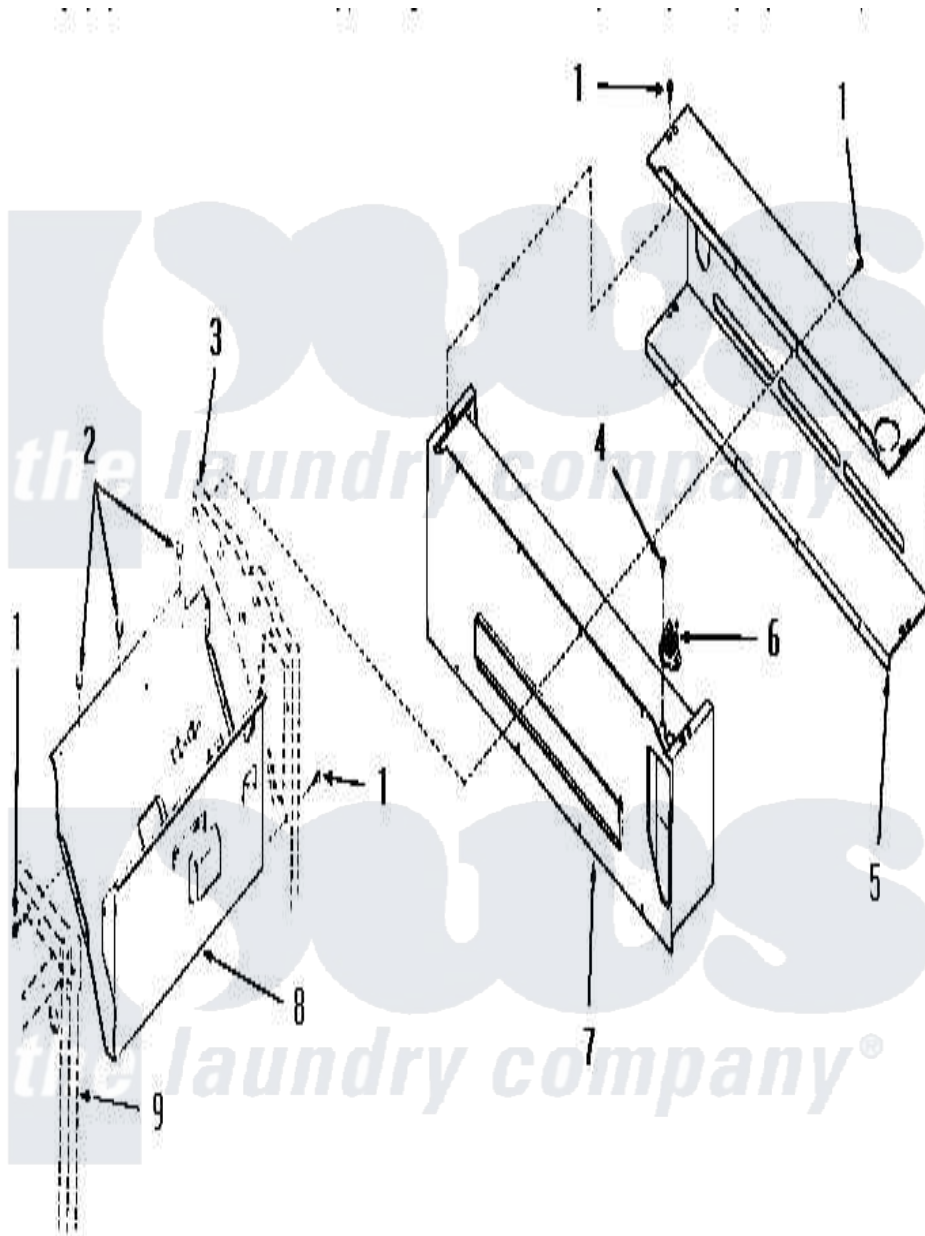

Amana FG3861 09 - HEATER BOX

Amana [Residential Amana FG3861 Dryer Parts](#) Parts Diagram 09 - HEATER BOX
 Click on the part number to view part

| Item | Original Part Number | Replaced By | Status | Part Description |
|------|----------------------|-------------------------|---------------|-------------------------------------|
| 1 | 51784 | | Not Available | SCREW,10B-16 X 1/2 HEX |
| 2 | 52552 | | Not Available | BUMPER, OVEN DOOR |
| 3 | Y00000000 | | Not Available | SEE NOTE REAR FRAME |
| 4 | 23222 | 3177991 | | Screw |
| 5 | Y51862 | | Not Available | HEATER BOX |
| 6 | 51185 | | Not Available | THERMOSTAT,HEATER BOX |
| 7 | 54717 | | Not Available | ASSY,HEATER BOX |
| 8 | Y52584 | | Not Available | BURNER SHIELD |
| 9 | Y00000000 | | Not Available | SEE NOTE FRONT FRAME AND AIR SHROUD |