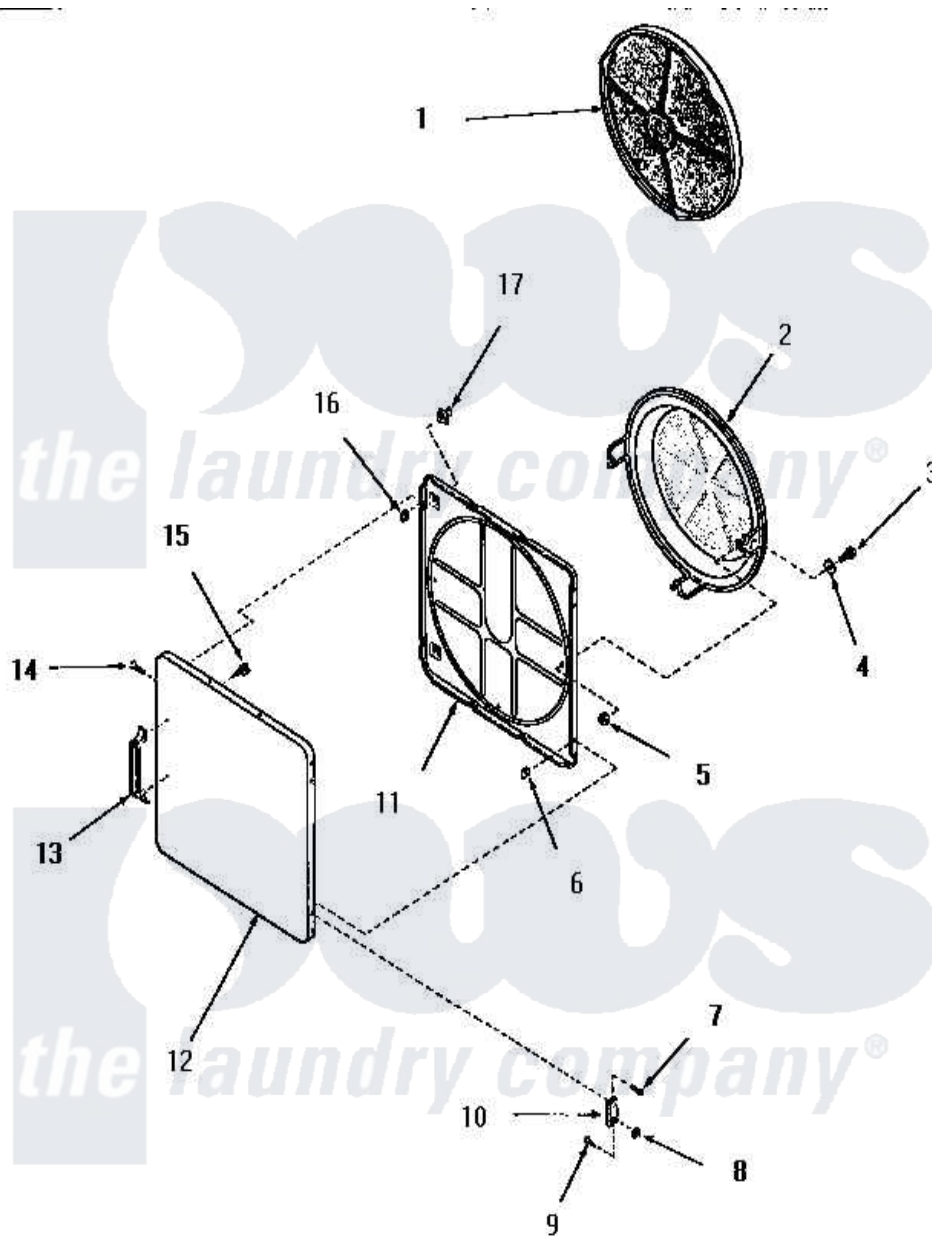

Amana FG3861 10 - LOADING DOOR

Amana Residential Amana FG3861 Dryer Parts Parts Diagram 10 - LOADING DOOR
 Click on the part number to view part

Item	Original Part Number	Replaced By	Status	Part Description
1	53002		Not Available	NO LONGER AVAILABLE
2	54731	54-731		Bake Element
3	02422			Screw, 1/4-20 X 1/2 HeX
4	Q6275		Not Available	WASHER
5	52566	27001225		Nut, Jam Mid Lock 1/4-20
6	52865		Not Available	SPEED NUT
7	52864	500226		Screw, 8b-16 x 5/8 Tap
8	51236	488130		Nut
9	22649			Screw, 8-32 X 13/32 FI
10	70014			Hinge
11	54665	54-665		Bake Element
12	52489H		Not Available	OUTER DOOR PANEL, HARVEST GOLD
"	52489A		Not Available	OUTER DOOR PANEL, AVOCADO
"	52489C		Not Available	OUTER DOOR PANEL, COPPERTONE

"	52489W		Not Available	OUTER DOOR PANEL, WHITE
13	54068	61925		Pull Door Commercial Black
14	52864	500226		Screw, 8b-16 x 5/8 Tap
15	52150	489464		Screw
16	52865		Not Available	SPEED NUT
17	54661	LA-1003		Door Catch Kit