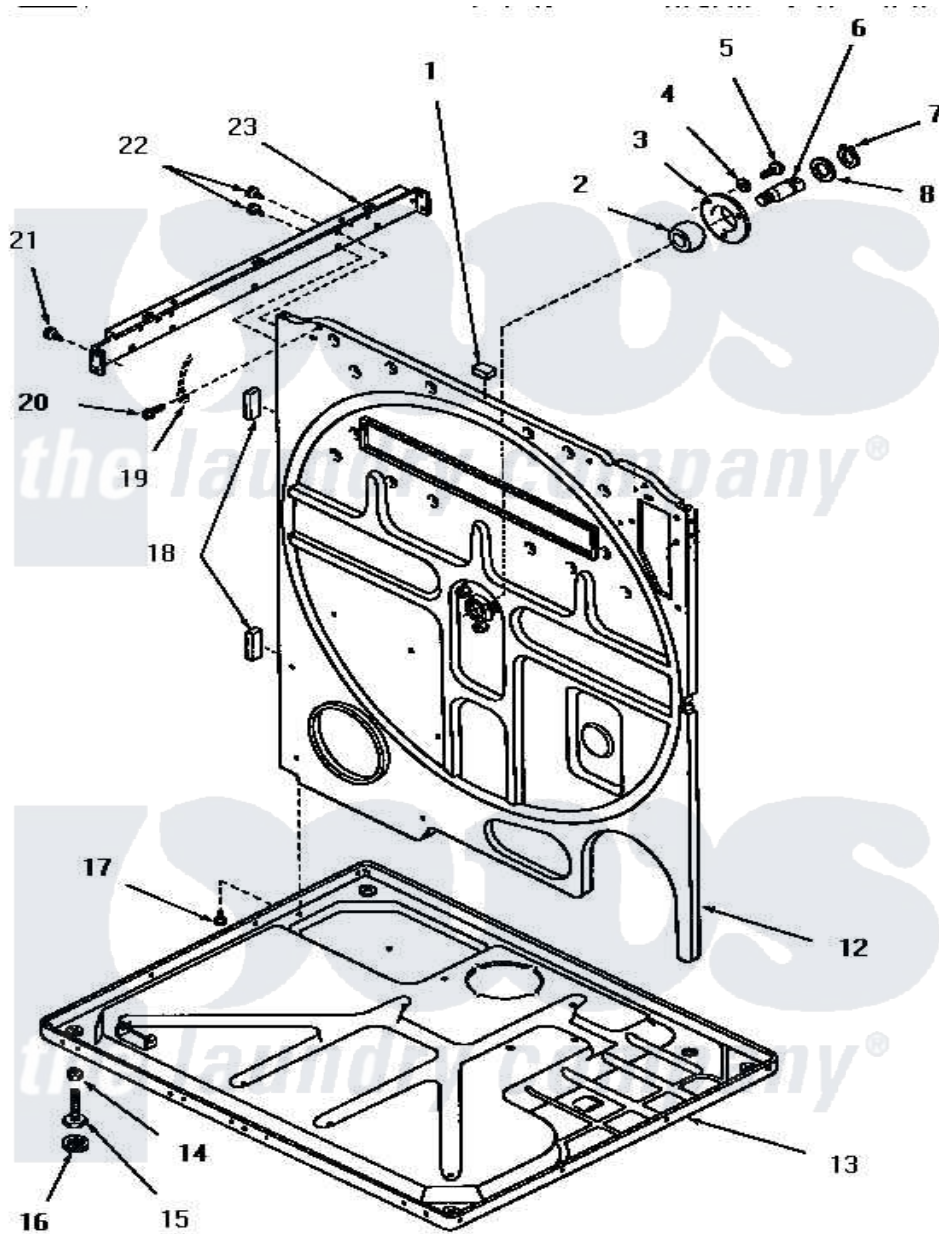

Amana FG3861 13 - REAR FRAME AND FRAME BASE

Amana Residential Amana FG3861 Dryer Parts Parts Diagram 13 - REAR FRAME AND FRAME BASE
 Click on the part number to view part

Item	Original Part Number	Replaced By	Status	Part Description
1	Y0054053	Y0301205		ELeMent- L
2	Y52079			Bearing, Drum Shaft
3	51826		Not Available	COVER,BEARING
4	03189			LoCkwasher, 1/4 Std-C P
5	53589	8204624		Bolt
6	53132		Not Available	SHAFT,DRUM
7	70061			Ring, Retaining
8	Y52564			Washer
12	52574		Not Available	FRAME,REAR
13	Y52572		Not Available	FRAME BASE
14	52794	62739		Nut, Lock
15	Y52696	Y305086		Adjustable Leg And Nut
16	70282	Y314137		Foot, Rubber
17	25723	27001200		Screw
18	20354		Not Available	BUMPER PAD
19	Y00000000		Not Available	SEE NOTE GROUND WIRE, GREEN

20	51784		Not Available	SCREW, 10B-16 X 1/2 HEX
21	25723	27001200		Screw
22	51780	3390631		Screw, 10-16 X 3/8
23	51818		Not Available	SUPPORT CHANNEL, RIGHT OR LEFT