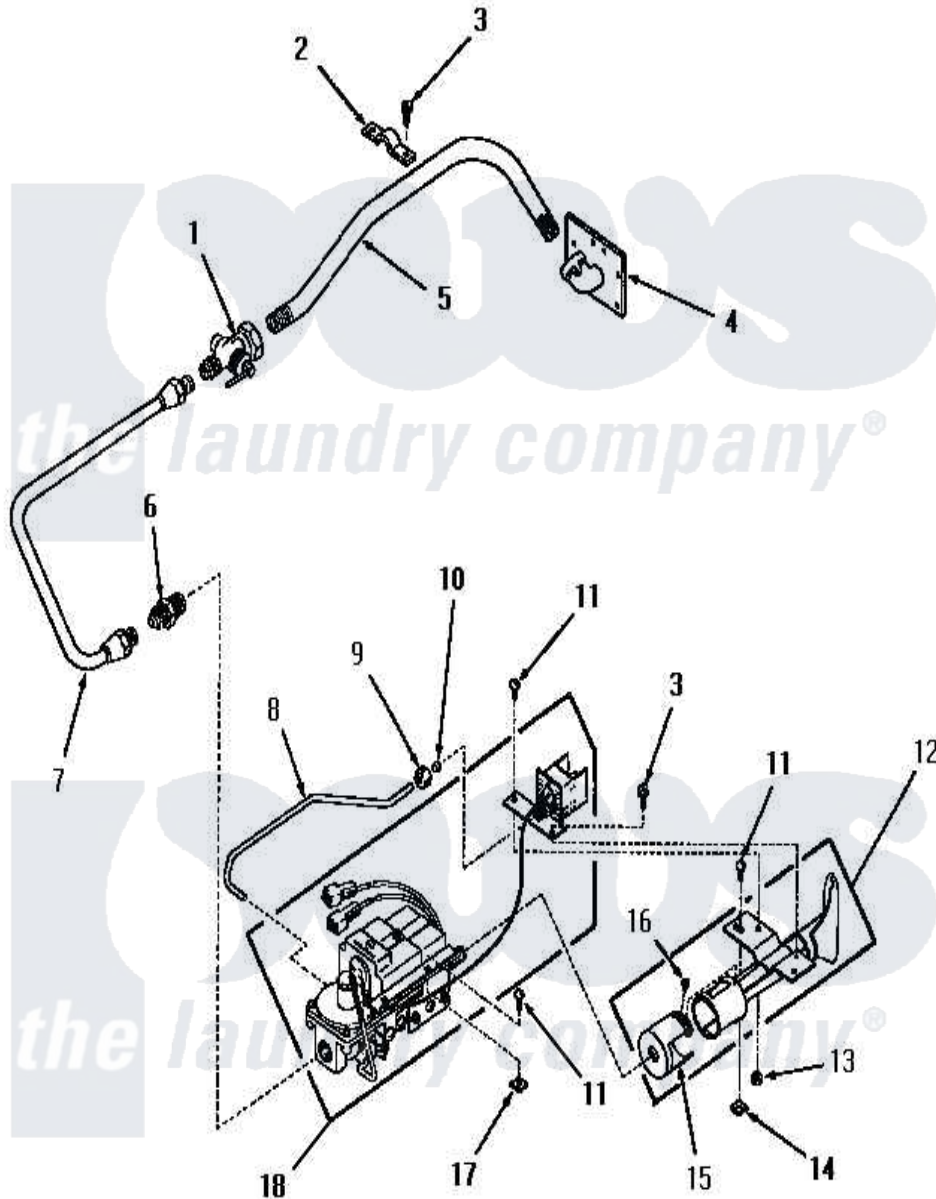

Amana FG3861 14 - STANDING PILOT BURNER

Amana Residential Amana FG3861 Dryer Parts Parts Diagram 14 - STANDING PILOT BURNER
 Click on the part number to view part

Item	Original Part Number	Replaced By	Status	Part Description
1	Y51058		Not Available	VALVE
2	51828		Not Available	GAS PIPE CLAMP
3	51784		Not Available	SCREW,10B-16 X 1/2 HEX
4	51842		Not Available	PIPE SUPPORT
5	51775		Not Available	INLET GAS PIPE
6	54408			Connector, Male
7	54407		Not Available	ASSY,INLET GAS TUBE
8	53382		Not Available	TUBE,PILOT xREPLACE
9	52861		Not Available	NUT,COMPRESSION
10	52860		Not Available	SLEEVE,COMPRESSION
11	20267			Screw, 10-24 X 3/8 Round
12	53011		Not Available	TUBE,BURNER
13	03673		Not Available	NUT
14	20249	36020		Nut-10-24
15	53007	53-007		Receptacle
16	53006	53-006		Receptacle

17	21747		Nut, Speed
18	53377	Not Available	VALVE,GAS
NI	52894	Not Available	STICKER
"	53408	Not Available	LABEL,CHANGE-OVER
"	53556	Not Available	STICKER,CONVERSION
"	53390		Plug, Block-Open
"	52893		Sticker
"	213P3		Kit, Conversion
"	53558	Not Available	SCREW,VENT
"	53557	Not Available	STICKER
"	53387		Orifice, NG
"	51209	Not Available	ORIFICE,NG
"	214P3	Not Available	KIT,CONVERSION
"	53392	Not Available	VALVE CONVERTED STICKER
"	53389		Orifice, LP
"	51211		Orifice, LP No.55 Drill