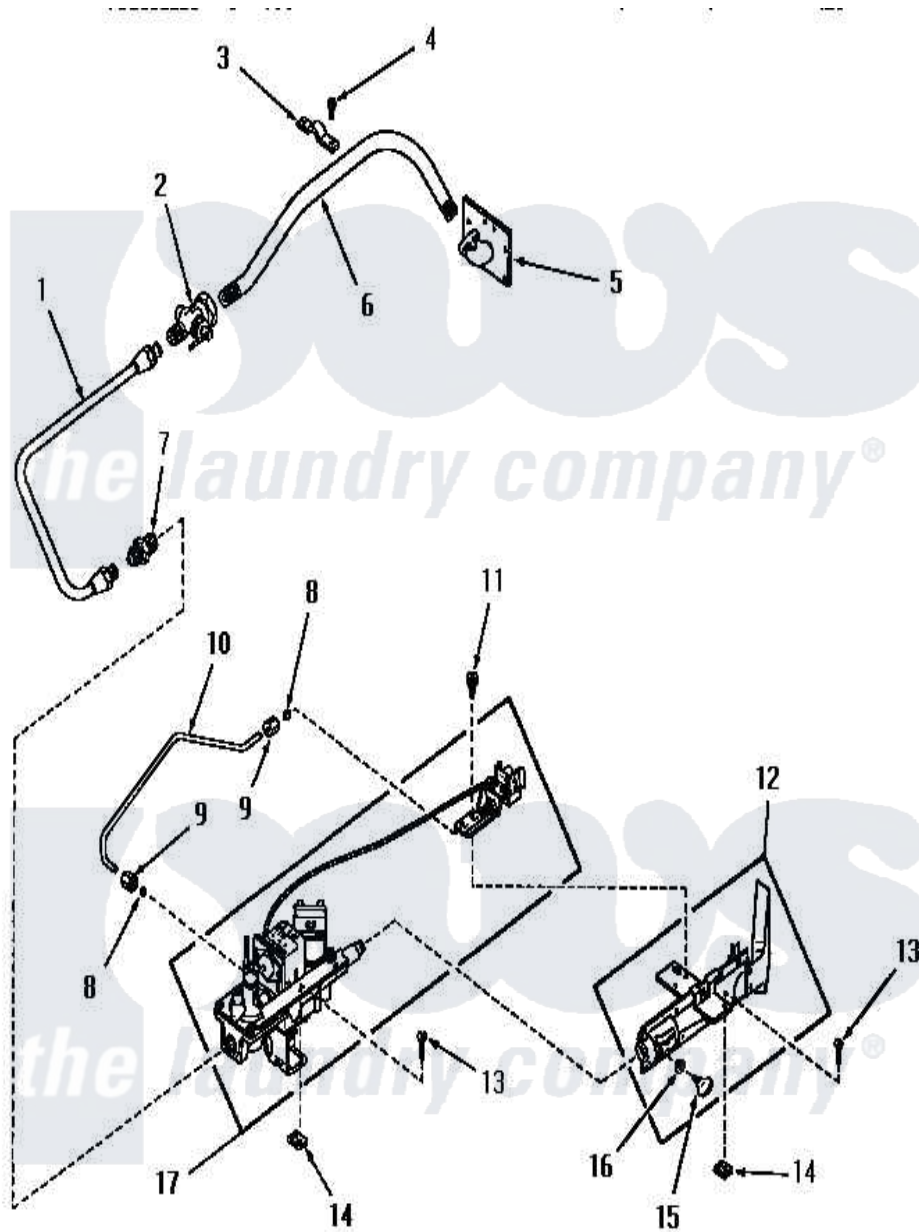

# Amana FG3861 15 - STANDING PILOT BURNER

Amana [Residential Amana FG3861 Dryer Parts](#) Parts Diagram 15 - STANDING PILOT BURNER  
 Click on the part number to view part

| Item | Original Part Number  | Replaced By               | Status        | Part Description         |
|------|-----------------------|---------------------------|---------------|--------------------------|
| 1    | 54460                 |                           | Not Available | INLET,GAS TUBE           |
| 2    | Y51058                |                           | Not Available | VALVE                    |
| 3    | 51828                 |                           | Not Available | GAS PIPE CLAMP           |
| 4    | 51784                 |                           | Not Available | SCREW,10B-16 X 1/2 HEX   |
| 5    | 51842                 |                           | Not Available | PIPE SUPPORT             |
| 6    | 51775                 |                           | Not Available | INLET GAS PIPE           |
| 7    | <a href="#">54408</a> |                           |               | Connector, Male          |
| 8    | 52860                 |                           | Not Available | SLEEVE,COMPRESSION       |
| 9    | 52861                 |                           | Not Available | NUT,COMPRESSION          |
| 10   | 54489                 |                           | Not Available | TUBE,PILOT               |
| 11   | 23962                 | <a href="#">W10116760</a> |               | Screw                    |
| 12   | 54471                 |                           | Not Available | TUBE,BURNER              |
| 13   | <a href="#">20267</a> |                           |               | Screw, 10-24 X 3/8 Round |
| 14   | <a href="#">21747</a> |                           |               | Nut, Speed               |
| 15   | 54466                 |                           | Not Available | THUMB SCREW              |
| 16   | 54735                 |                           | Not Available | WASHER                   |