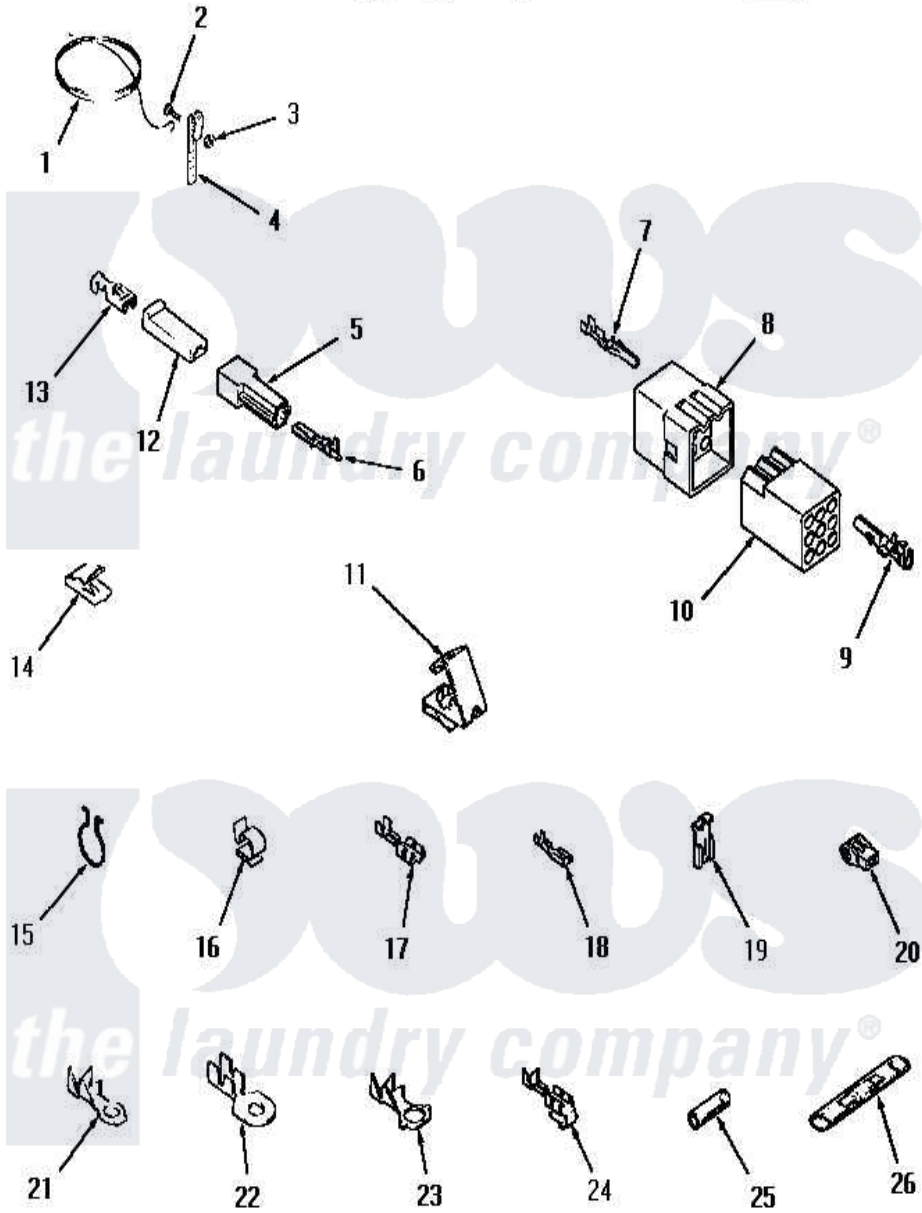

# Amana FG3861 16 - WIRE AND TERMINALS

Amana [Residential Amana FG3861 Dryer Parts](#) Parts Diagram 16 - WIRE AND TERMINALS  
 Click on the part number to view part

Item	Original Part Number	Replaced By	Status	Part Description
1	Y21429		Not Available	GROUND WIRE
2	21431		Not Available	ROUND HEAD SCREW
3	Y20276		Not Available	NUT
4	21430		Not Available	STRAP, GROUND
5	90788		Not Available	HOUSING, TAB
6	<a href="#">00133</a>			Terminal, Tab-1/4 Male
7	<a href="#">Y00116</a>			Terminal, Pin-Male
8	<a href="#">23033</a>			Plug, 9 Circuit
9	Y00117	<a href="#">5011-XX</a>		093 Female Socket
10	<a href="#">26163</a>			Receptacle, 9 Circuit
11	00158		Not Available	GROUND CLIP
12	<a href="#">90789</a>			Connector
13	<a href="#">Y00115</a>			Lock In Spade Terminal (18 Gaug (1/4 Inch-(1) 18 Gauge Wire)
14	<a href="#">20309</a>			Cable Clip
15	<a href="#">51291</a>			Clip, Wire

16	<a href="#">21036</a>		Clip, Cable
17	Y00119	Not Available	SPADE TERMINAL(18 GAUGE) (1/4 INCH-(1) 18 GAUGE WIRE)
18	<a href="#">00112</a>		Terminal, Spade-3/16 Fe
19	<a href="#">Y00120</a>		Terminal, Flag-1/4 Fema
20	70210	Not Available	INSULATOR,BLUE
21	<a href="#">00110</a>		No. 10 18 Gauge Wire
22	<a href="#">Y00111</a>		Ring Terminal No.10 No.10 18 Gauge Wires Or
23	Y00113	Not Available	TERMINAL,RING-1/4 STUD
24	<a href="#">Y00114</a>		Spade Terminal
25	Y21365	<a href="#">503670</a>	Sleeve Insulator
26	21091	Not Available	CONNECTOR TWO 1/4 INCH MALE
NI	20680	Not Available	18 GAUGE WIRE
"	20679	Not Available	WIRE, 12 GAUGE