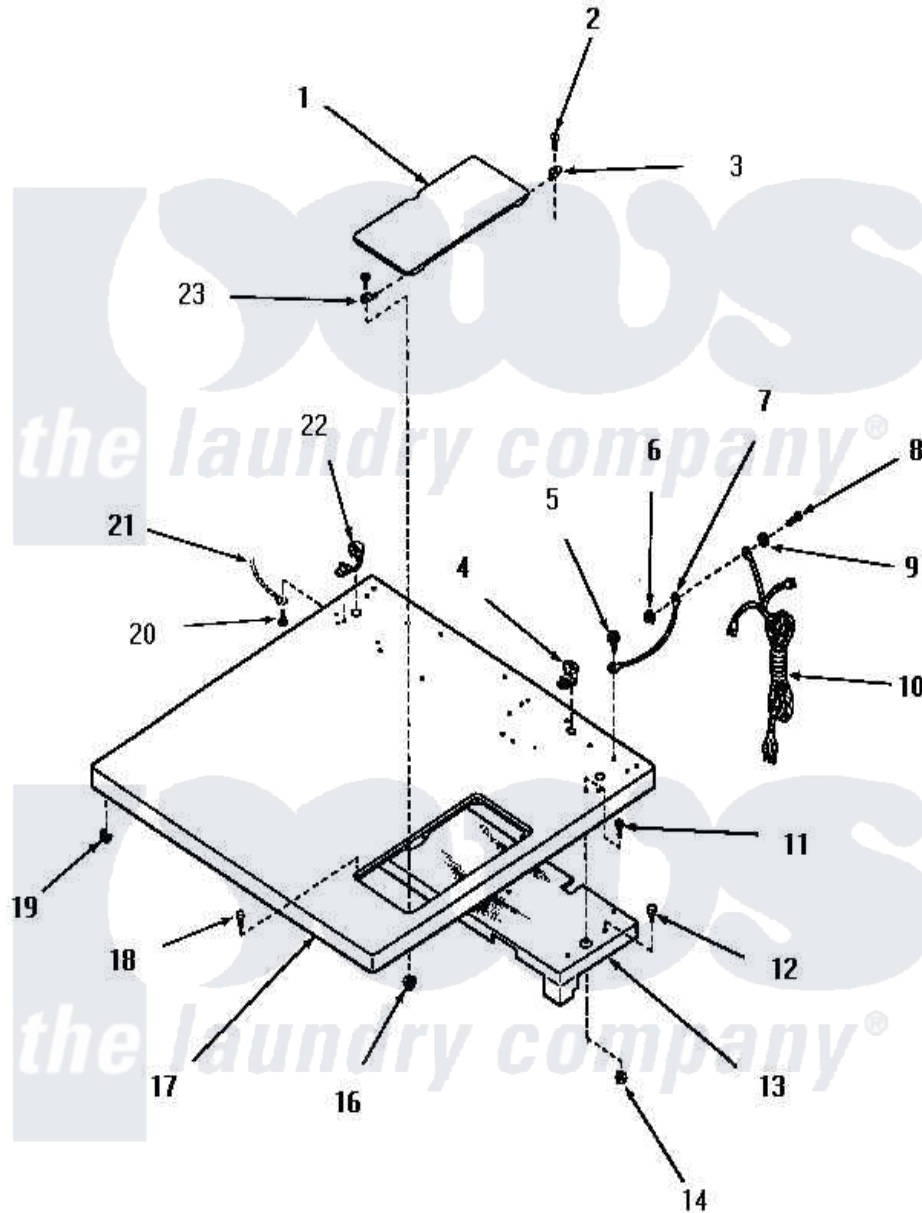

# Amana FG3870 01 - CABINET TOP

Amana [Residential Amana FG3870 Dryer Parts](#) Parts Diagram 01 - CABINET TOP  
 Click on the part number to view part

Item	Original Part Number	Replaced By	Status	Part Description
1	52518W		Not Available	ACCESS DOOR, WHITE
"	52518A		Not Available	ACCESS DOOR, AVOCADO
"	52518H		Not Available	xREPLACE
"	52518C		Not Available	ACCESS DOOR, COPPERTONE
2	03630		Not Available	SCREW,6-32 X 3/8 ROUND
3	<a href="#">51351</a>			Hinge, Rear
4	21903	<a href="#">211881</a>		Grommet, Cord Part Not Used- Gas Models Only
5	<a href="#">51924</a>			Screw, 10-24 X 1/2 HeX
6	23951	<a href="#">M0282009</a>		Nut
7	54300		Not Available	GROUND WIRE, GREEN
8	<a href="#">20267</a>			Screw, 10-24 X 3/8 Round
9	<a href="#">03815</a>			Lockwasher, No.10 Ext Shk
10	51508		Not Available	POWER CORD
11	<a href="#">03203</a>			Screw, 8-32 X 3/8 Round Head
12	51355	<a href="#">51355</a>		5500w/240v, 13-23/32, Low

12	51333	<a href="#">51333</a>		Watt
13	52614		Not Available	TOP BAFFLE ASSEMBLY
14	51236	<a href="#">488130</a>		Nut
16	<a href="#">22678</a>			Nut, Nylon
17	52503H		Not Available	CABINET TOP, HARVEST GOLD
"	52503W		Not Available	CABINET TOP, WHITE
"	52503A		Not Available	CABINET TOP, AVOCADO
"	52503C		Not Available	CABINET TOP, COPPERTONE
18	<a href="#">53445</a>			Bumper
19	23007		Not Available	CAGED NUT
20	<a href="#">51924</a>			Screw, 10-24 X 1/2 HeX
21	Y00000000		Not Available	SEE NOTE GROUND WIRE, GREEN
22	<a href="#">52113</a>			Relief, Strain
23	<a href="#">51350</a>			Hinge, Front