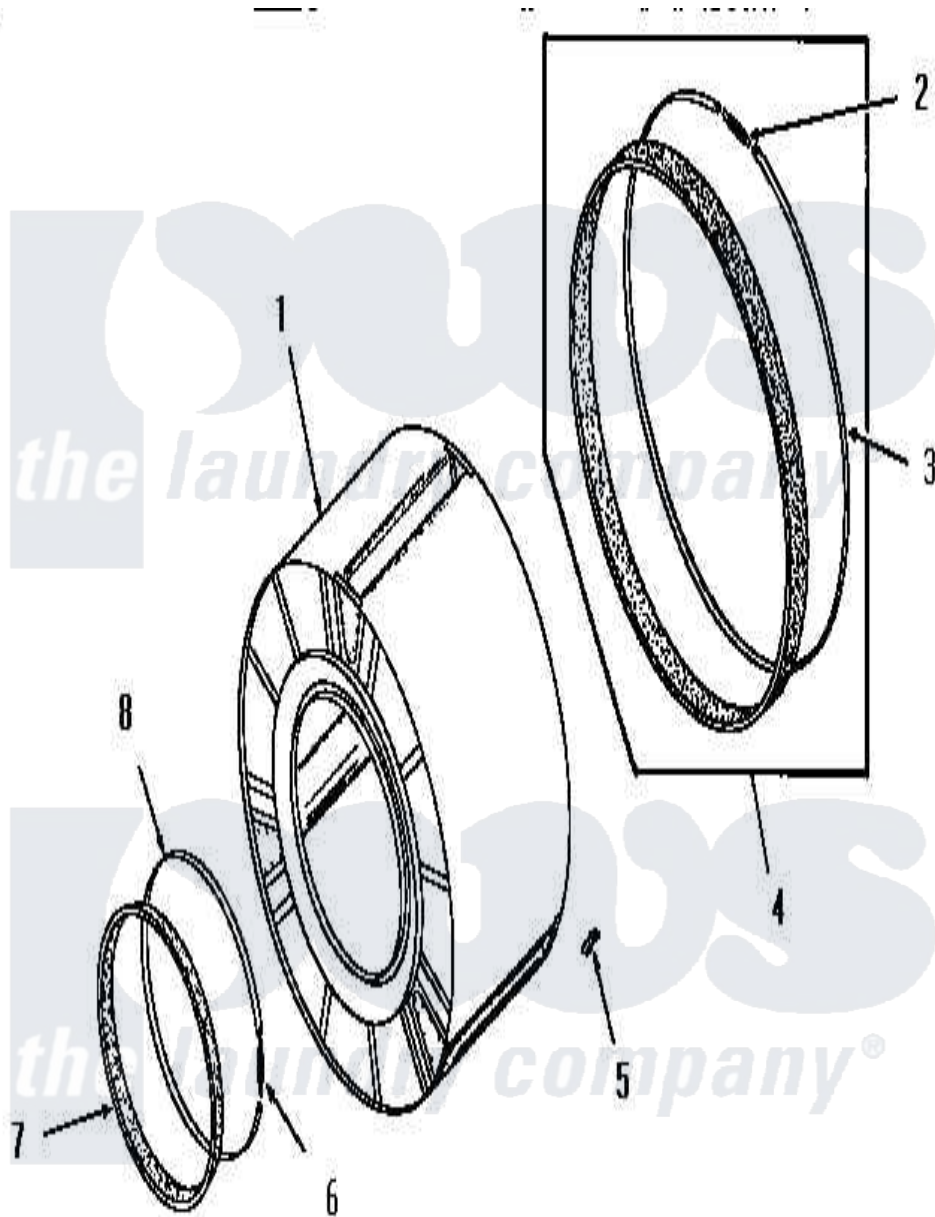

Amana FG3870 02 - CLOTHES DRUM

Amana Residential Amana FG3870 Dryer Parts Parts Diagram 02 - CLOTHES DRUM
 Click on the part number to view part

Item	Original Part Number	Replaced By	Status	Part Description
1	53135			Assembly, Drum
2	52310			Spring
3	50781			Strap, Seal
4	51883A			Assembly, Seal
5	51201		Not Available	CLIP
6	50168			Spring
7	51881			Seal, Front
8	50169			Strap, Retainer