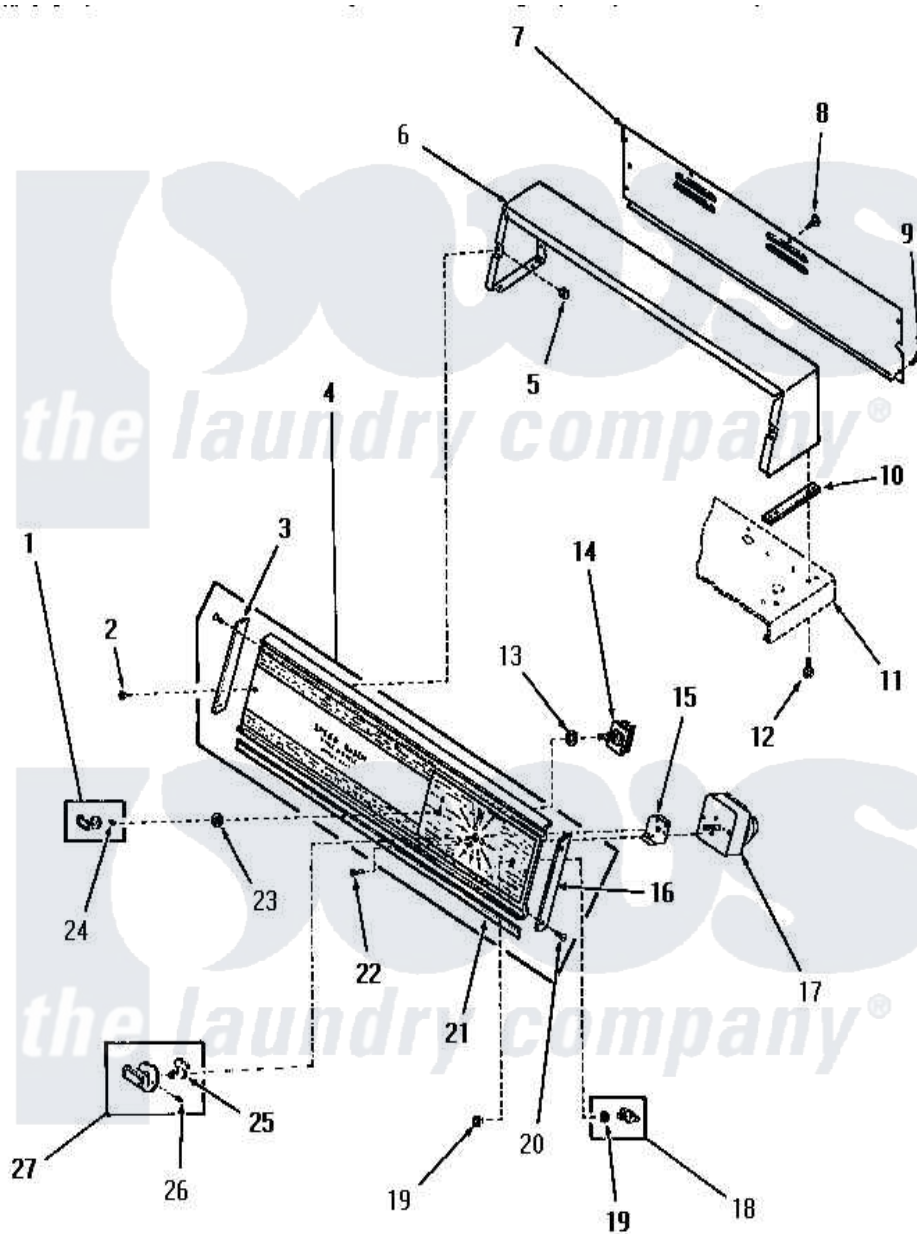

# Amana FG3870 03 - CONTROL PANEL, CONTROL HOOD AND CONTROLS

Amana Residential Amana FG3870 Dryer Parts Parts Diagram 03 - CONTROL PANEL, CONTROL HOOD AND CONTROLS

Click on the part number to view part

Item	Original Part Number	Replaced By	Status	Part Description
1	<a href="#">24291</a>			Assembly, Knob
2	25232		Not Available	SCREW,8AB-18X7/8 OVAL
3	25072		Not Available	END CAP, LEFT
4	0055529		Not Available	RETAINER
5	<a href="#">54038</a>			NUt, Speed U-Type
6	52530A		Not Available	CONTROL HOOD, AVOCADO
"	52530H		Not Available	CONTROL HOOD, HARVEST GOLD
"	52530W		Not Available	CONTROL HOOD, WHITE
7	52539GR		Not Available	CONTROL HOOD REAR COVER, GRAY
8	23222	<a href="#">3177991</a>		Screw
9	25724		Not Available	HEX HEAD SCREW
10	23028		Not Available	GASKET,CONTROL BOX END
11	Y00000000		Not Available	SEE NOTE CABINET TOP

12	23962	<a href="#">W10116760</a>	Screw
13	<a href="#">91176</a>		Lockwasher, 3/8 Intshkp
14	53380	Not Available	TEMPERATURE SELECTOR SWITCH
15	25966	Not Available	SPACER,TIMER
16	25073	Not Available	END CAP, RIGHT
17	52610	Not Available	TIMER
18	53768	<a href="#">55882P</a>	Assembly- Switch
19	<a href="#">52947</a>		Nut, Hex 15/32-32
20	52864	<a href="#">500226</a>	Screw, 8b-16 x 5/8 Tap
21	Y0053880	Not Available	ACTUATOR, WATER
22	Y0054441	Not Available	NAMEPLATE, HANDLE
23	<a href="#">24205</a>		Nut, Knurled 3/8-24
24	23392	Not Available	CLIP FOR 26816 KNOB
25	<a href="#">24283</a>		Indicator, Timer Knob
26	20310	Not Available	SCREW,8-32 X 1/4 HEX S
27	24290	Not Available	ASSY,KNOB-TIMER