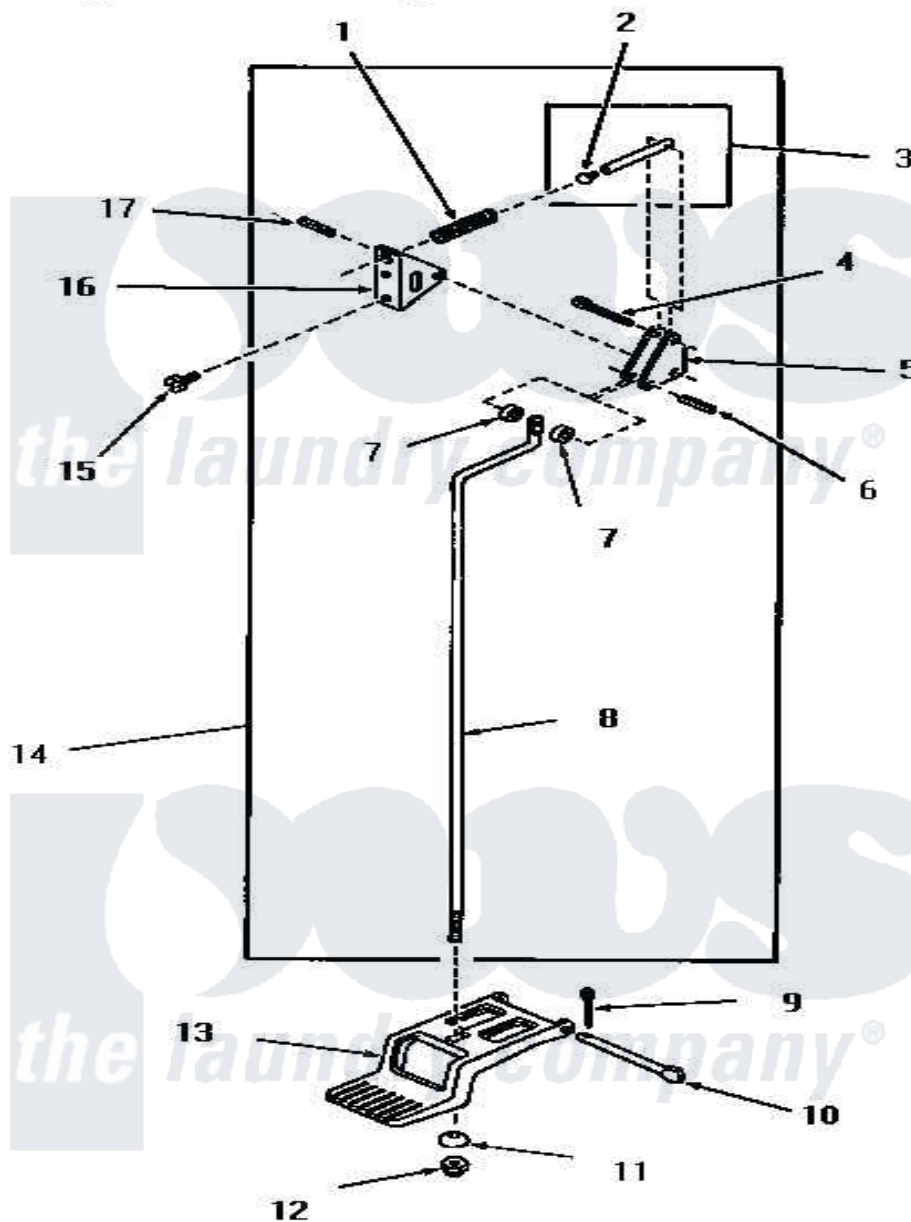

Amana FG3870 04 - DOOR RELEASE

Amana Residential Amana FG3870 Dryer Parts Parts Diagram 04 - DOOR RELEASE
 Click on the part number to view part

Item	Original Part Number	Replaced By	Status	Part Description
1	51065		Not Available	DOOR RELEASE SPRING
2	51786		Not Available	PLUG
3	51841		Not Available	DOOR RELEASE PIN ASSEMBLY
4	02578			Pin, Cotter
5	51041		Not Available	DOOR RELEASE LEVER
6	51161		Not Available	PIN,ROLL 1/8 X 3/4
7	51121			Door Release Spacer
8	51837		Not Available	DOOR RELEASE ROD
9	02578			Pin, Cotter
10	51045		Not Available	PEDAL HINGE PIN
11	51046		Not Available	NYLON WASHER
12	51271		Not Available	NUT
13	51802			Pedal, Foot
14	51844		Not Available	DOOR RELEASE ASSEMBLY
15	51246		Not Available	SCREW
16	51052		Not Available	DOOR RELEASE BRACKET