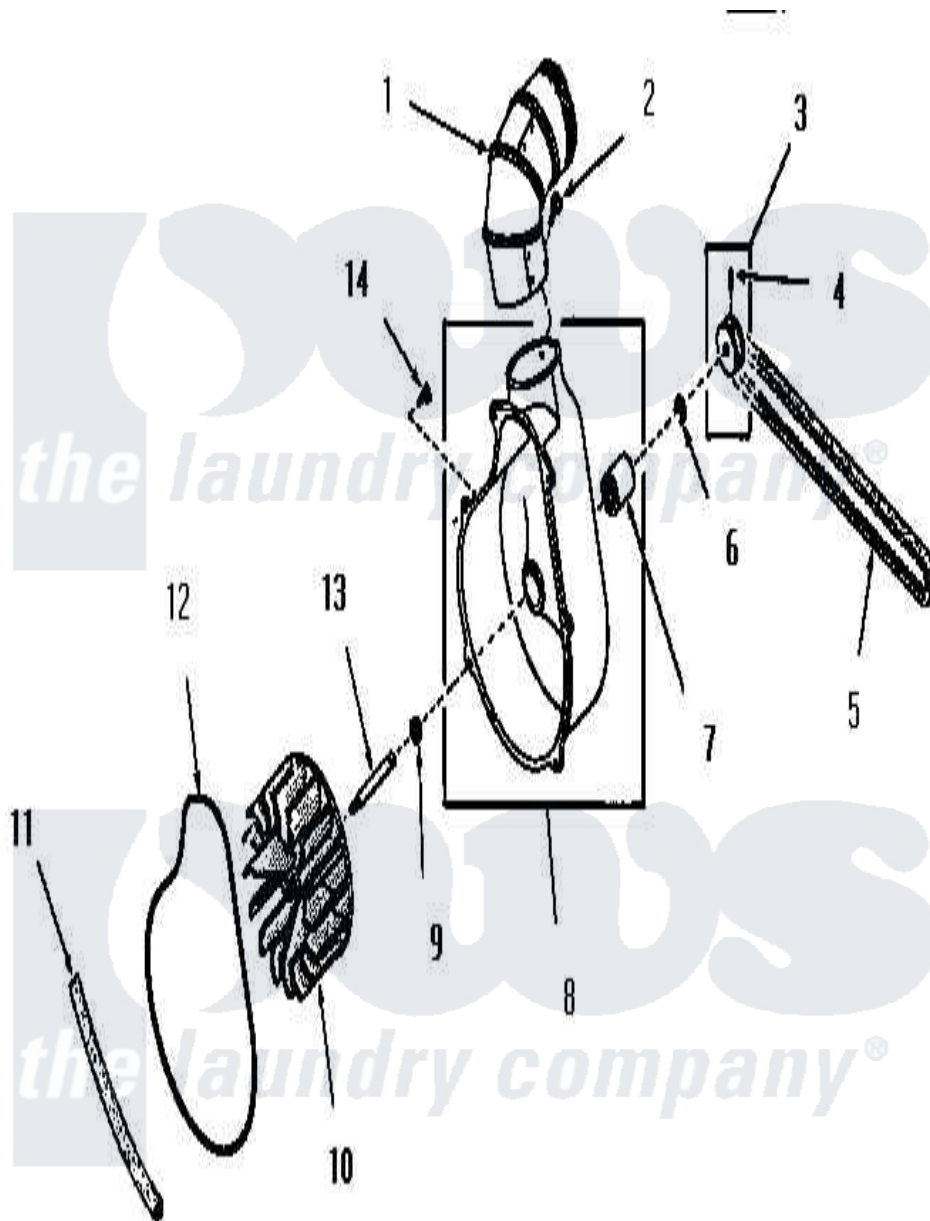

Amana FG3870 05 - EXHAUST FAN

Amana [Residential Amana FG3870 Dryer Parts](#) Parts Diagram 05 - EXHAUST FAN
 Click on the part number to view part

Item	Original Part Number	Replaced By	Status	Part Description
1	Y0052707	31986601B		Switch, Rocker
2	23222	3177991		Screw
3	53521		Not Available	ASSY,PULLEY
4	02771			Screw, 1/4-20 x 3/8 Hex S
5	51994			Belt
6	52549			Washer, 501 ID X3/4 Odx
7	51991		Not Available	BEARING
8	51946		Not Available	HOUSING,BLOWER
9	52549			Washer, 501 ID X3/4 Odx
10	90585		Not Available	IMPELLER
11	51790			Seal
12	51791			Gasket, Housing
13	53519		Not Available	EXHAUST FAN SHAFT
14	51784		Not Available	SCREW,10B-16 X 1/2 HEX