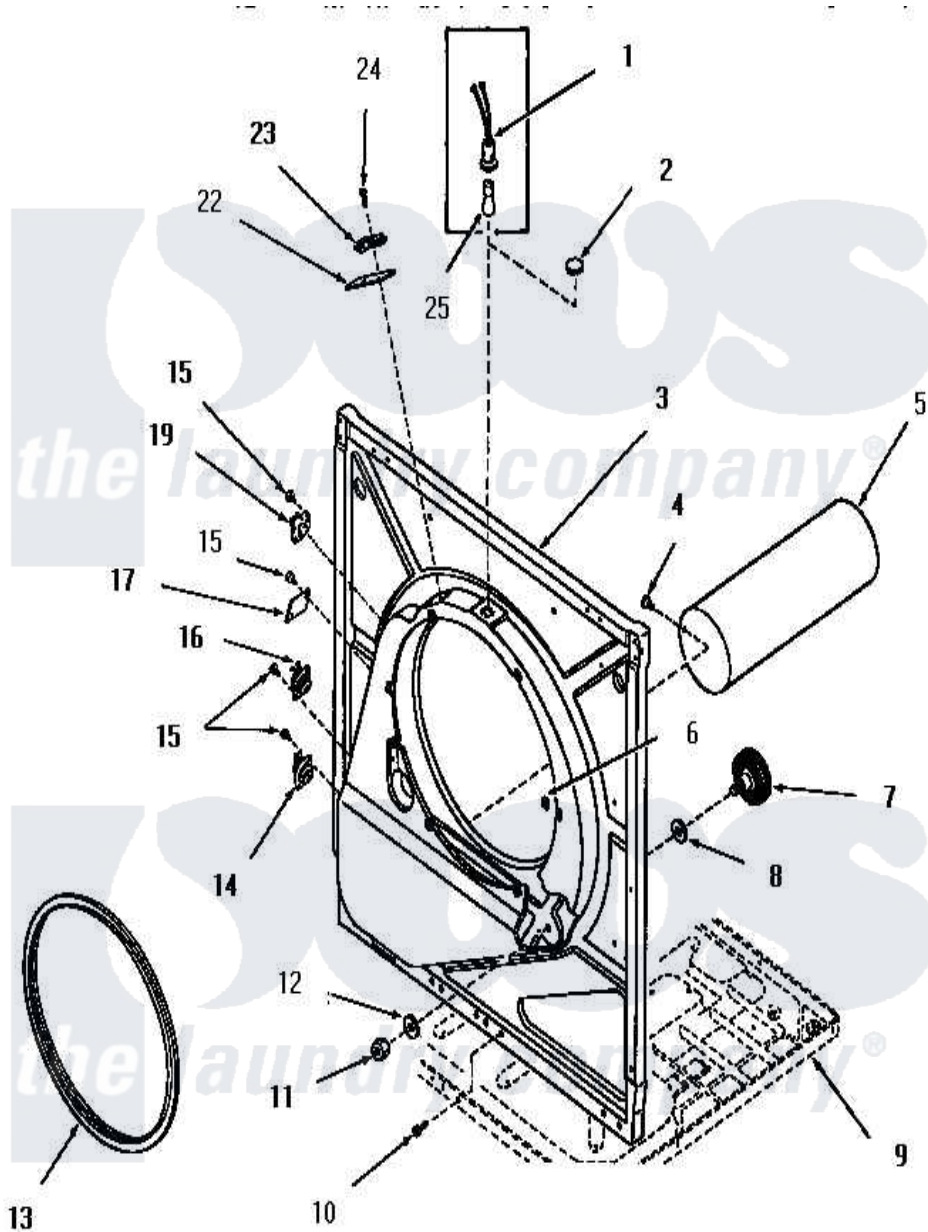

# Amana FG3870 06 - FRONT FRAME AND AIR SHROUD

Amana Residential Amana FG3870 Dryer Parts Parts Diagram 06 - FRONT FRAME AND AIR SHROUD  
 Click on the part number to view part

Item	Original Part Number	Replaced By	Status	Part Description
1	Y0054609	<a href="#">M0270519</a>		Washer
2	54610		Not Available	PLUG BUTTON
3	51850		Not Available	FRONT FRAME AND AIR SHROUD
4	52150	<a href="#">489464</a>		Screw
5	51821		Not Available	EXHAUST DUCT
6	52865		Not Available	SPEED NUT
7	53555	<a href="#">56285</a>		Roller Cylinder
8	<a href="#">52123</a>			Washer
9	Y00000000		Not Available	SEE NOTE FRAME BASE
10	25723	<a href="#">27001200</a>		Screw
11	52124		Not Available	NUT
12	<a href="#">52122</a>			Washer
13	51798		Not Available	GASKET
14	<a href="#">54736</a>			Thermostat
15	23222	<a href="#">3177991</a>		Screw
16	<a href="#">54737</a>			Thermostat

17	52550	Not Available	COVER PLATE
19	<a href="#">53708</a>		Thermostat
22	<a href="#">52112</a>		Insulation
23	Y51143	Not Available	SWITCH
24	<a href="#">51783</a>		Screw, 6b-20 X 7/8 HeX
25	Y54608	<a href="#">31001575</a>	Bulb, Cylinder Light