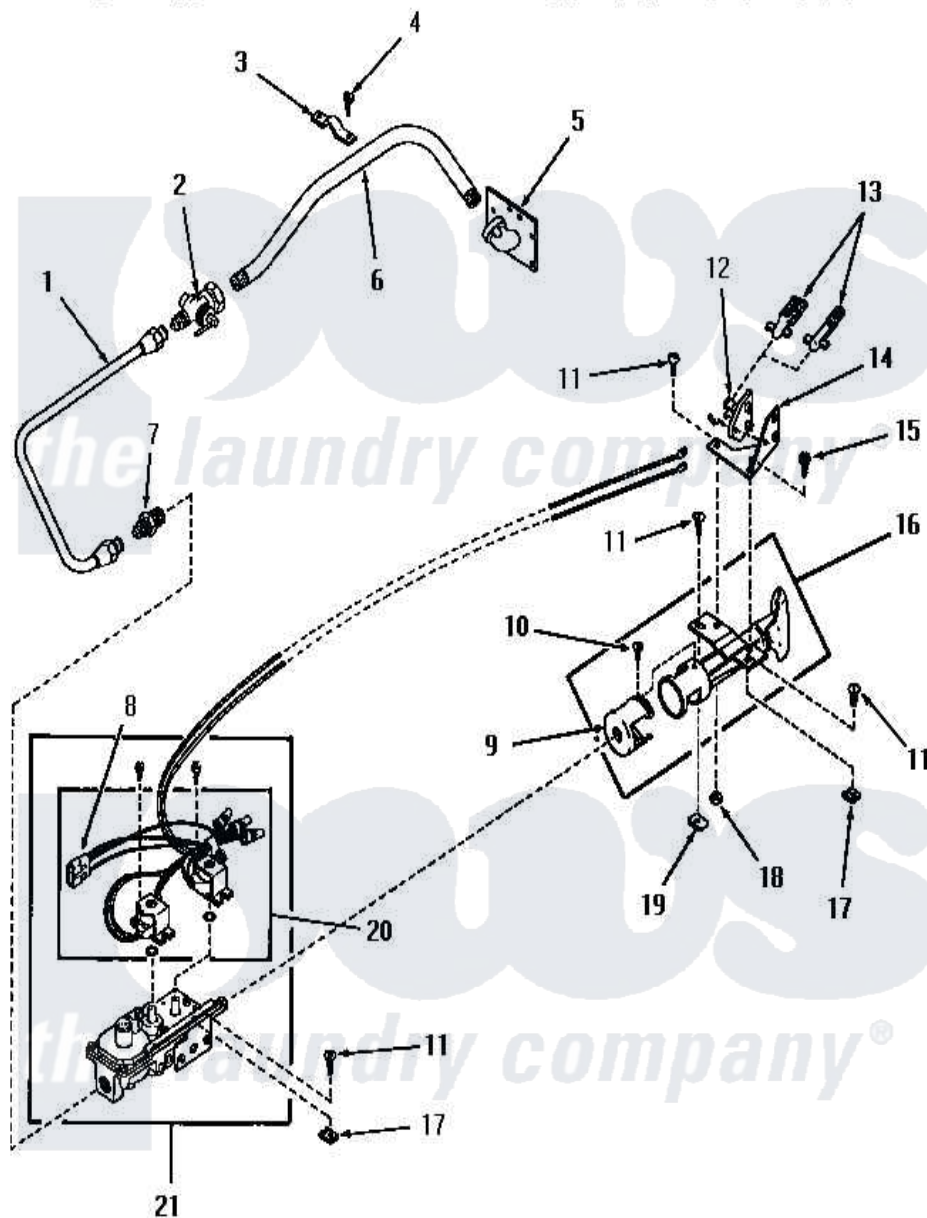

# Amana FG3870 07 - GLOW BAR IGNITION BURNER

Amana [Residential Amana FG3870 Dryer Parts](#) Parts Diagram 07 - GLOW BAR IGNITION BURNER  
 Click on the part number to view part

Item	Original Part Number	Replaced By	Status	Part Description
1	54407		Not Available	ASSY,INLET GAS TUBE
2	Y51058		Not Available	VALVE
3	51828		Not Available	GAS PIPE CLAMP
4	25723	<a href="#">27001200</a>		Screw
5	51842		Not Available	PIPE SUPPORT
6	51775		Not Available	INLET GAS PIPE
7	<a href="#">54408</a>			Connector, Male
8	55452		Not Available	PLUG
9	53007	<a href="#">53-007</a>		Receptacle
10	53006	<a href="#">53-006</a>		Receptacle
11	<a href="#">20267</a>			Screw, 10-24 X 3/8 Round
12	55435		Not Available	BRACKET,IGNITER
13	55438	<a href="#">4392003</a>		Ignitor
14	55434		Not Available	BRACKET
15	51784		Not Available	SCREW,10B-16 X 1/2 HEX
16	53011		Not Available	TUBE,BURNER

17	<a href="#">21747</a>		Nut, Speed
18	03673	Not Available	NUT
19	20249	<a href="#">36020</a>	Nut-10-24
20	55971A	Not Available	COIL,BURNER
21	55971	Not Available	VALVE,GAS
NI	<a href="#">53255</a>		Assembly, Conversion Kit
"	53408	Not Available	LABEL,CHANGE-OVER
"	56327	Not Available	STICKER
"	56326	Not Available	ASSY,CONVERSION KIT
"	53556	Not Available	STICKER,CONVERSION
"	<a href="#">51211</a>		Orifice, LP No.55 Drill
"	<a href="#">53952</a>		Screw, Vent
"	<a href="#">53390</a>		Plug, Block-Open
"	55753	Not Available	VALVE CONVERTED STICKER
"	<a href="#">50326</a>		Orifice, NG
"	52894	Not Available	STICKER
"	<a href="#">52893</a>		Sticker