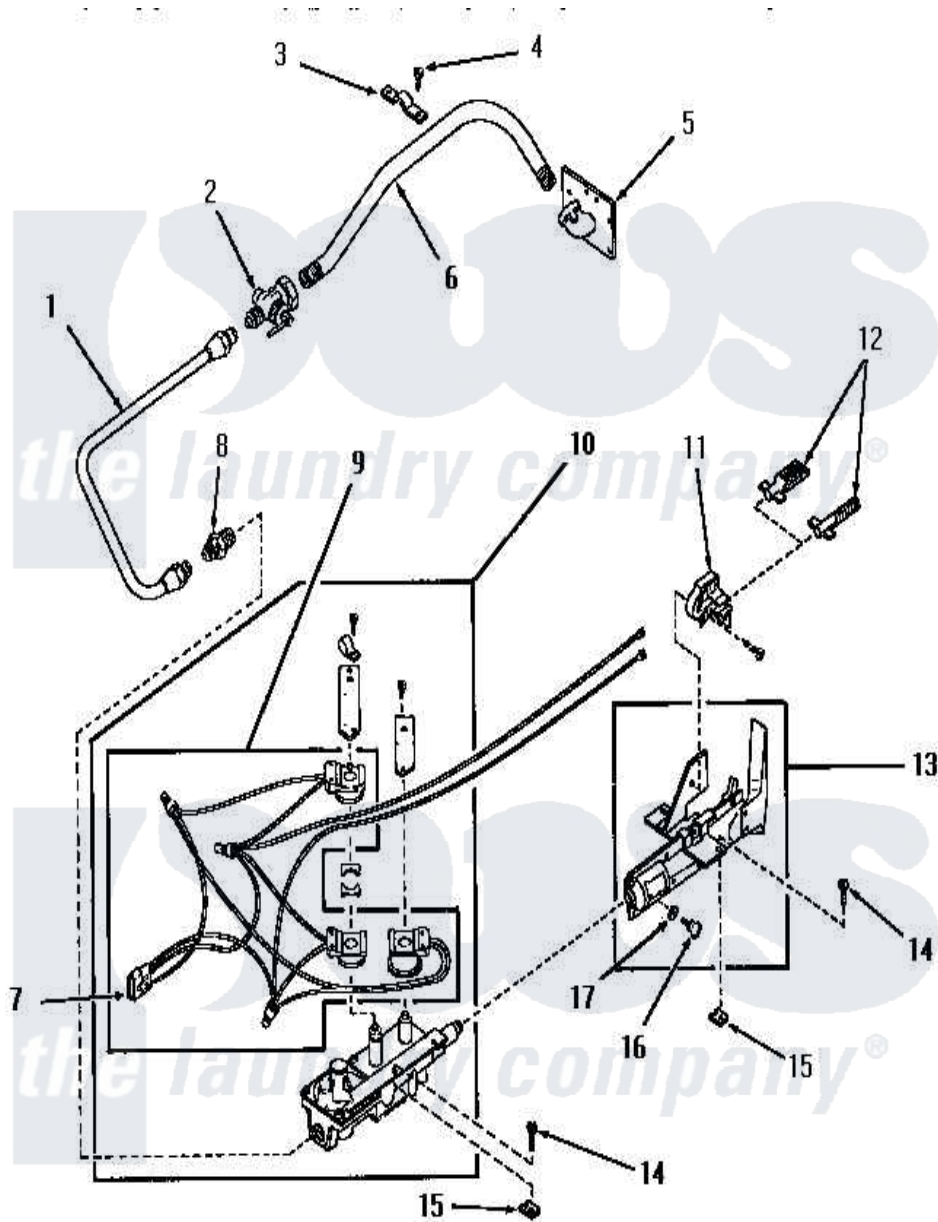

Amana FG3870 08 - GLOW BAR IGNITION BURNER

Amana [Residential Amana FG3870 Dryer Parts](#) Parts Diagram 08 - GLOW BAR IGNITION BURNER
 Click on the part number to view part

Item	Original Part Number	Replaced By	Status	Part Description
1	54460		Not Available	INLET,GAS TUBE
2	Y51058		Not Available	VALVE
3	51828		Not Available	GAS PIPE CLAMP
4	25723	27001200		Screw
5	51842		Not Available	PIPE SUPPORT
6	51775		Not Available	INLET GAS PIPE
7	55452		Not Available	PLUG
8	54408			Connector, Male
9	55439A			Burner Coils
10	55745		Not Available	GAS VALVE ASSEMBLY
11	55448		Not Available	BRACKET,IGNITER xREPLACE
12	55438	4392003		Ignitor
13	55857		Not Available	TUBE,BURNER
14	20267			Screw, 10-24 X 3/8 Round
15	21747			Nut, Speed
16	54466		Not Available	THUMB SCREW

17	54735		Not Available	WASHER
NI	55753		Not Available	VALVE CONVERTED STICKER
"	54477		Not Available	CAP, VENT
"	54495		Not Available	PLUG, BLOCK-OPEN
"	53556		Not Available	STICKER, CONVERSION
"	53408		Not Available	LABEL, CHANGE-OVER
"	50326			Orifice, NG
"	Y0054476	D7431921Q		Gasket
"	53255			Assembly, Conversion Kit
"	51211			Orifice, LP No.55 Drill
"	52893			Sticker
"	55750			Valve Converted Sticker
"	55749		Not Available	ASSY, CONVERSION KIT
"	20247			Plug, Pipe
"	52894		Not Available	STICKER