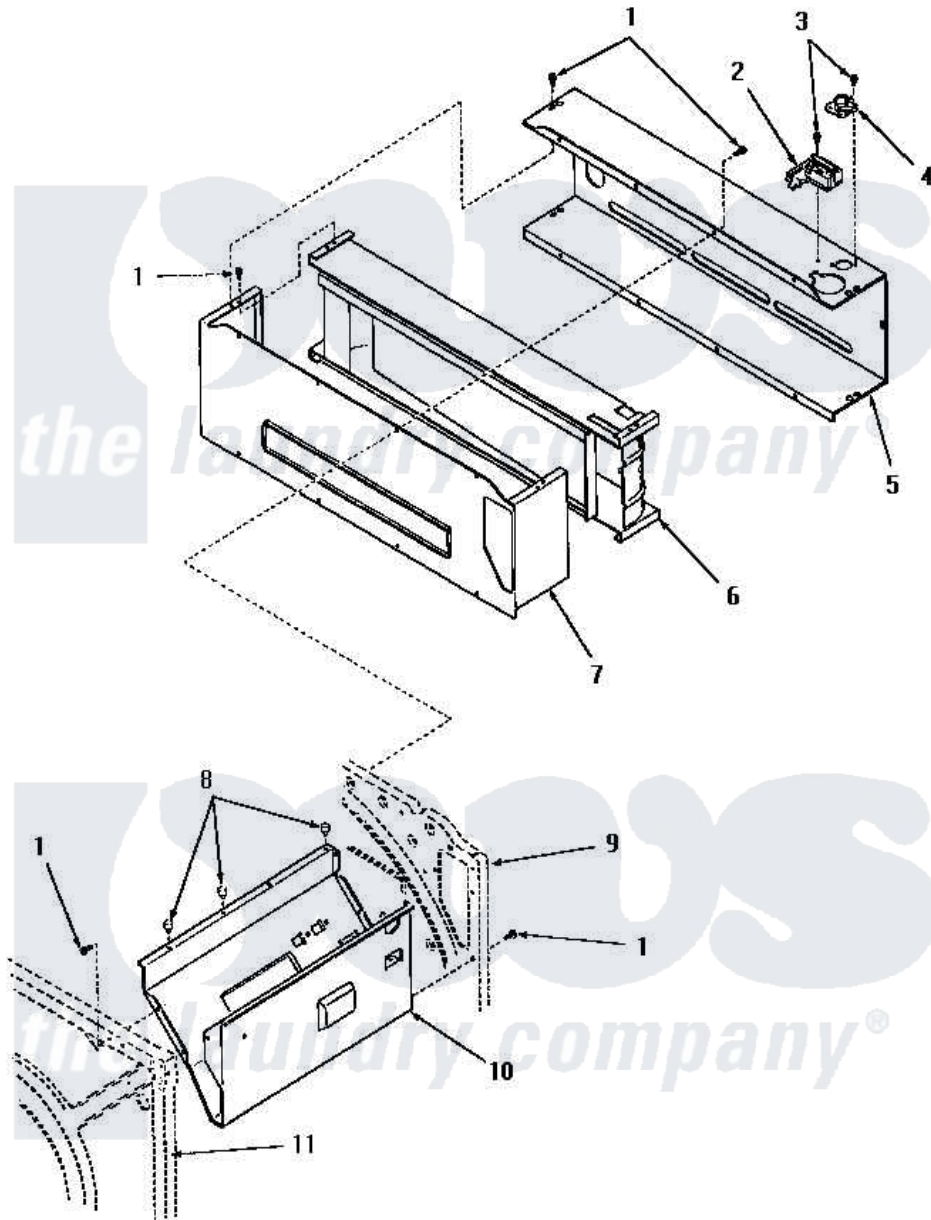

Amana FG3870 09 - HEATER BOX

Amana [Residential Amana FG3870 Dryer Parts](#) Parts Diagram 09 - HEATER BOX
 Click on the part number to view part

Item	Original Part Number	Replaced By	Status	Part Description
1	25723	27001200		Screw
2	55428		Not Available	SENSOR
3	23222	3177991		Screw
4	Y55742		Not Available	THERMOSTAT
5	0055427		Not Available	USE B5716202
6	55426		Not Available	ASSY,HEATER BOX LINER
7	Y0051866		Not Available	SUB 58627CG, OVEN BOTTOM
8	52552		Not Available	BUMPER, OVEN DOOR
9	Y00000000		Not Available	SEE NOTE REAR FRAME
10	Y52584		Not Available	BURNER SHIELD
11	Y00000000		Not Available	SEE NOTE FRONT FRAME AND AIR SHROUD