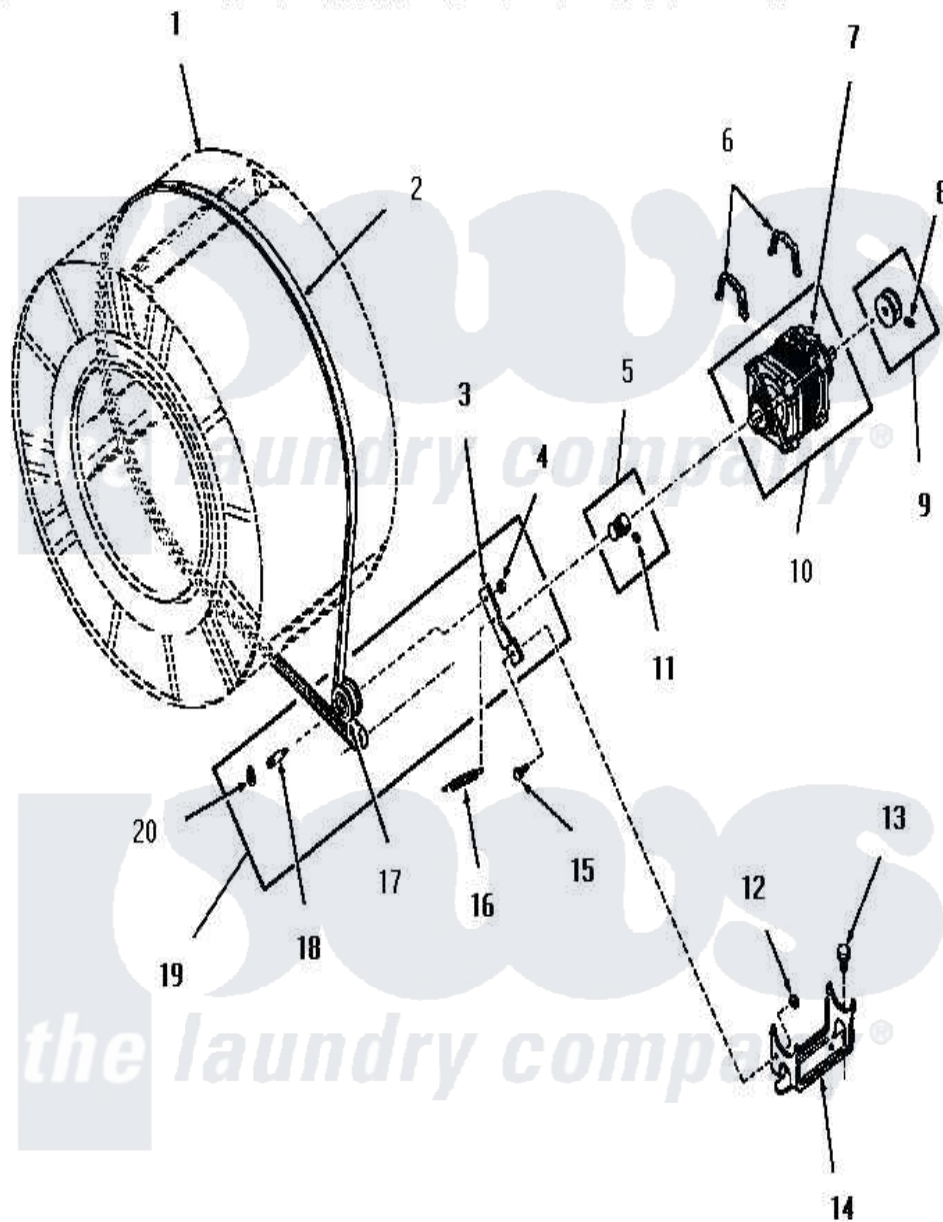

Amana FG3870 11 - MOTOR, IDLER AND BELT

Amana Residential Amana FG3870 Dryer Parts Parts Diagram 11 - MOTOR, IDLER AND BELT
 Click on the part number to view part

Item	Original Part Number	Replaced By	Status	Part Description
1	Y00000000		Not Available	SEE NOTE CLOTHES DRUM
2	52556			Belt
3	54410		Not Available	LEVER, IDLER
4	52566	27001225		Nut, Jam Mid Lock 1/4-20
5	52593		Not Available	ASSY, MOTOR PULLEY
6	51789	660658		Clamp, Motor Mounting 343481 685441
7	53249		Not Available	SWITCH
"	Y00000000		Not Available	SEE NOTE MOTOR SWITCH, WESTINGHOUSE -- (NOT REPLACEABLE)
"	53226		Not Available	SWITCH, MOTOR
8	02771			Screw, 1/4-20 x 3/8 Hex S
9	53522			Pulley, Motor
10	52697		Not Available	MOTOR
11	52906		Not Available	SETSCREW
12	52566	27001225		Nut, Jam Mid Lock 1/4-20

13	23928	Not Available	CAP SCREW AND LOCKWASHER
14	51824	Not Available	MOUNT,MOTOR
15	52567		Bolt, Shoulder
16	52323		Spring
17	Y54414		Assembly, Wheel And Bearing
18	54411	Not Available	SHAFT,IDLER LEVER
19	54415	Not Available	LEVER,IDLER
20	23748		Ring, Retaining