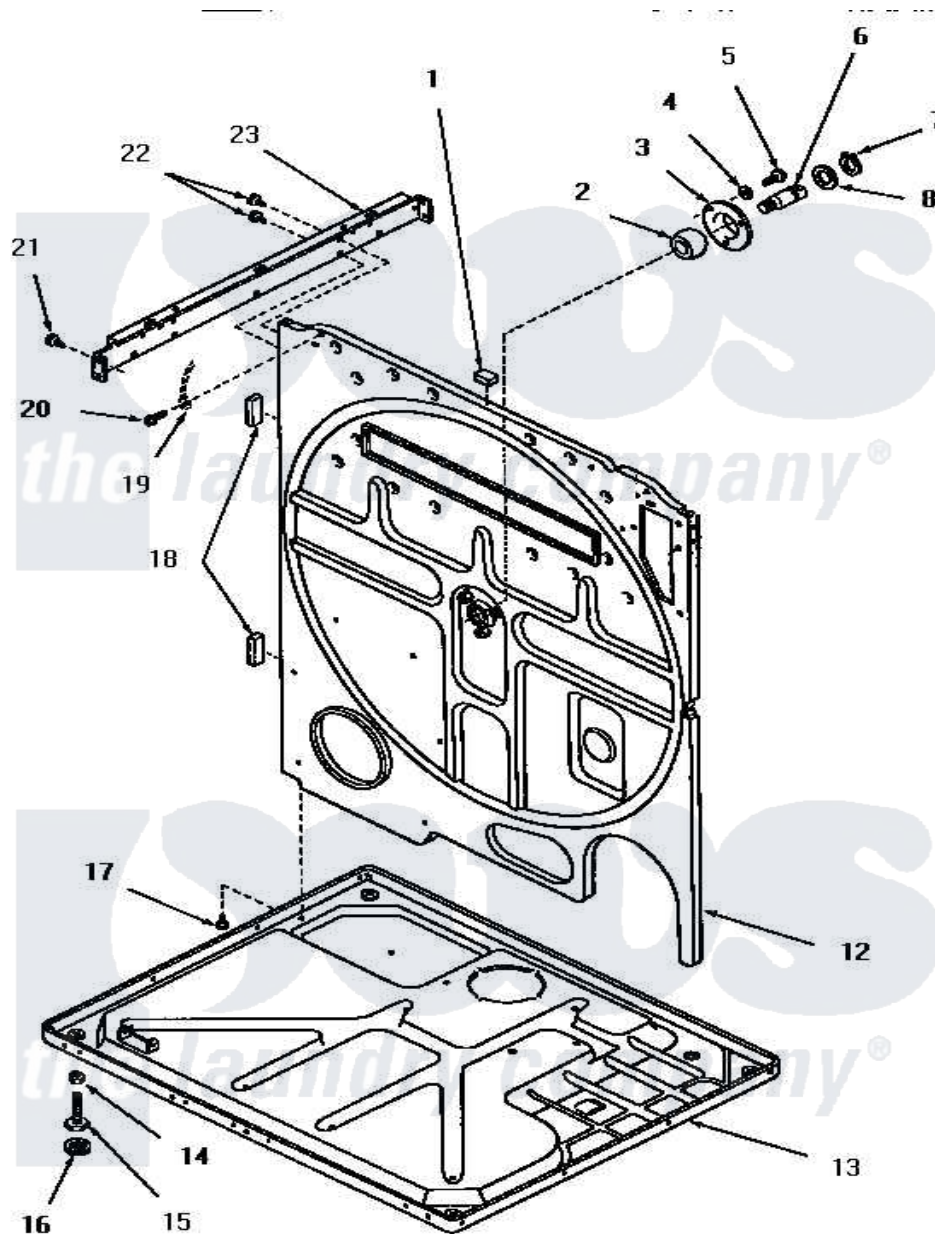

Amana FG3870 13 - REAR FRAME AND FRAME BASE

Amana Residential Amana FG3870 Dryer Parts Parts Diagram 13 - REAR FRAME AND FRAME BASE
 Click on the part number to view part

Item	Original Part Number	Replaced By	Status	Part Description
1	Y0054053	Y0301205		ELement- L
2	Y52079			Bearing, Drum Shaft
3	51826		Not Available	COVER,BEARING
4	03189			LoCkwasher, 1/4 Std-C P
5	53589	8204624		Bolt
6	53132		Not Available	SHAFT,DRUM
7	70061			Ring, Retaining
8	Y52564			Washer
12	52574		Not Available	FRAME,REAR
13	Y52572		Not Available	FRAME BASE
14	52794	62739		Nut, Lock
15	Y52696	Y305086		Adjustable Leg And Nut
16	70282	Y314137		Foot, Rubber
17	25723	27001200		Screw
18	20354		Not Available	BUMPER PAD
19	Y00000000		Not Available	SEE NOTE GROUND WIRE, GREEN

20	51784		Not Available	SCREW, 10B-16 X 1/2 HEX
21	25723	27001200		Screw
22	51780	3390631		Screw, 10-16 X 3/8
23	51818		Not Available	SUPPORT CHANNEL, RIGHT OR LEFT